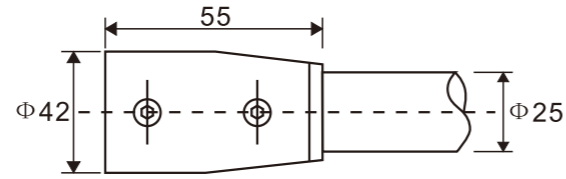

TC111

Connector pipe to wall

1. Material: SUS304
2. Finish: Polished or Satin