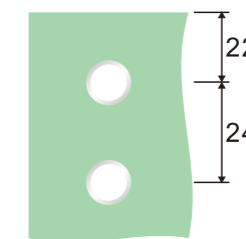

1. Material: Stainless steel 304
2. Finishing: Polished, Satin
3. Suitable for glass door, for 10/12mm glass
4. Door weight max. 80kgs
5. Simple and modern design