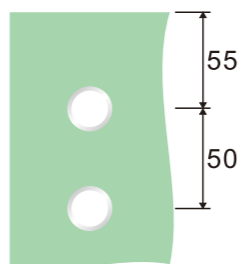

SLIDING ROLLER

SD103  
(C/F)

Sliding roller

1. Material:Stainless steel 304
2. Finishing:Polished, Satin
3. Suitable for glass door, for 10/12mm glass
4. Door weight max. 200kg

SD102  
(C/F)

Sliding roller

1. Material:Stainless steel 304
2. Finishing:Polished, Satin
3. Suitable for glass door, for 10/12mm glass
4. Door weight max. 200kg

SD104  
(C/F)

Sliding roller

1. Material:Stainless steel 304
2. Finishing:Polished, Satin
3. Suitable for glass door, for 10/12mm glass
4. Door weight max. 200kg