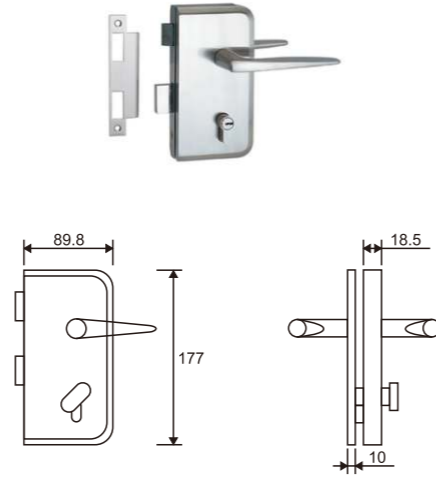

GLASS DOOR LOCKS

GL006

GLASS DOOR LOCKS