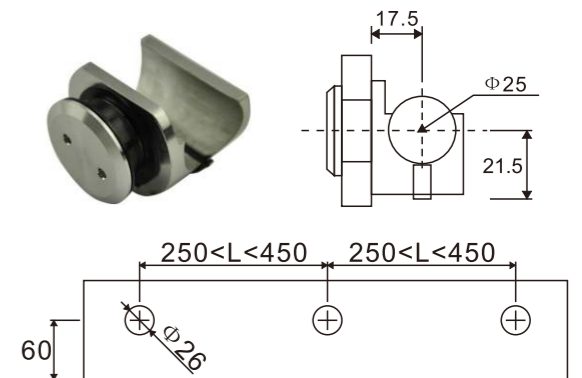

TC206

Connector glass to pipe

- 1、 Material: SUS304
- 2、 Finish: Polished or Satin