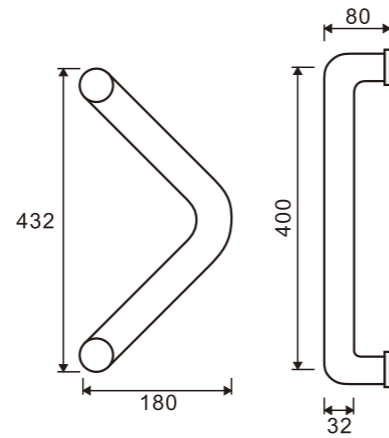

DH113
Door handles

1. Material : Stainless steel 304
2. Finishing: Polished, Satin or customer-made