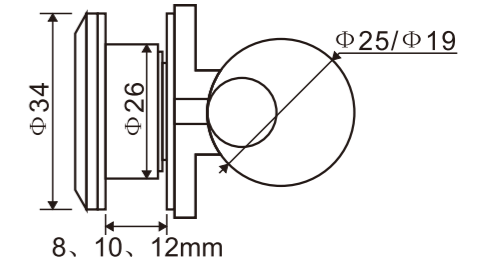

TC201-1(C/F)(Φ25)

Connector glass to pipe

- 1、 Material: SUS304
- 2、 Finish: Polished or Satin