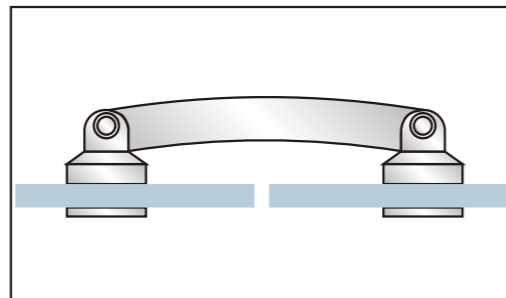

- 1、Material:Stainless steel 304
- 2、Finishing:Polished, Satin
- 3、Suitable for glass door, for 10/12mm glass

**PD742  
(C/F)**

Glass to glass connector

- 1、Material:Stainless steel 304
- 2、Finishing:Polished, Satin
- 3、Suitable for glass door, for 10/12mm glass
- 4、Size:52.5mm, 60mm, 82mm, 103mm