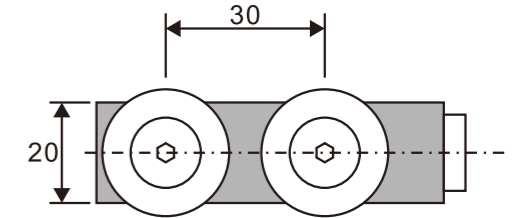

SR901
Glass door stopper

- 1、 Material:Stainless steel 304
- 2、 Finishing:Polished, Satin
- 3、 Suitable for glass door, for 10/12mm glass