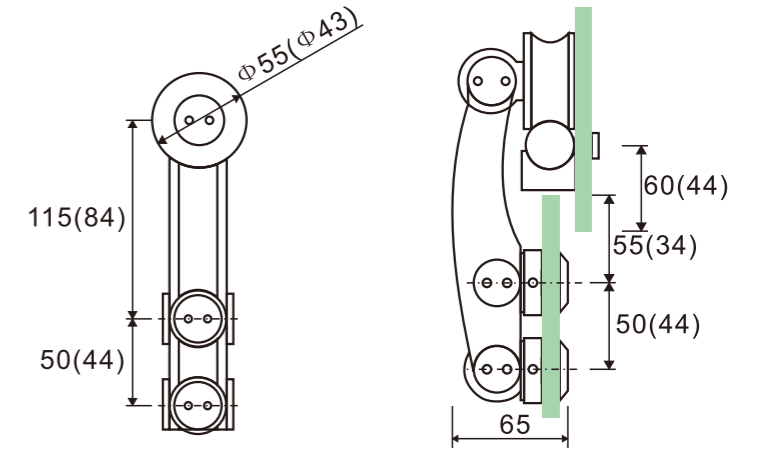

SD116(C/F)