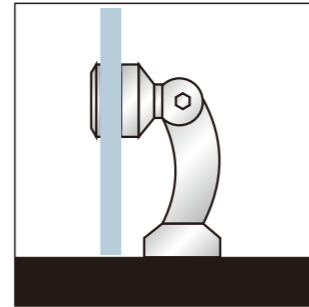

Glass to wall connector

- 1、Material:Stainless steel 304
- 2、Finishing:Polished, Satin
- 3、Suitable for glass door, for 10/12mm glass