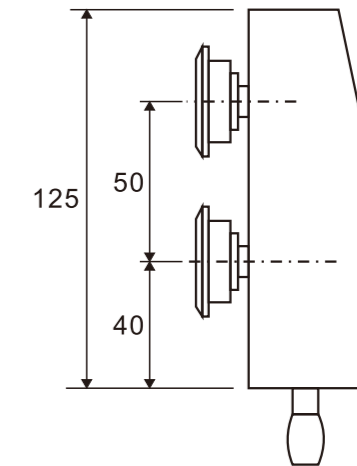

GLASS PIVOT DOOR

PD105
(C/F)

Top pivot to wall

1. Material:Stainless steel 304
2. Finishing:Polished, Satin
3. Suitable for glass door, for 10/12mm glass

PD106

Top and floor pivot

1. Material:Stainless steel 304
2. Finishing:Polished, Satin
3. Suitable for glass door, for 10/12mm glass

GLASS PIVOT DOOR

PD201
(C/F)

Top pivot

1. Material:Stainless steel 304
2. Finishing:Polished, Satin
3. Suitable for glass door, for 10/12mm glass