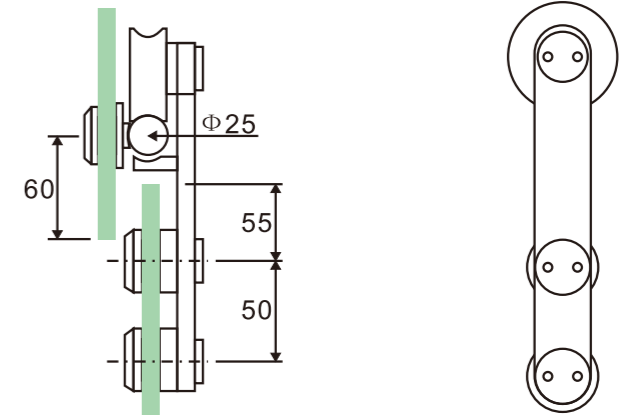

SLIDING ROLLER

**SD105  
(C/F)**

Sliding roller

1. Material:Stainless steel 304
2. Finishing:Polished, Satin
3. Suitable for glass door, for 10/12mm glass
4. Door weight max. 200kg

SLIDING ROLLER

**SD112  
(C/F)**