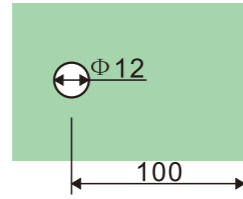

DH804

Door handles

1. Material : Stainless steel 304
2. Finishing: Polished, Satin or customer-made