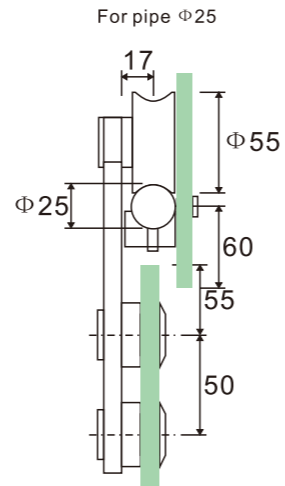

SLIDING ROLLER

SD103  
(C/F)

Sliding roller

1. Material:Stainless steel 304
2. Finishing:Polished, Satin
3. Suitable for glass door, for 10/12mm glass
4. Door weight max. 200kg

SD102  
(C/F)

Sliding roller