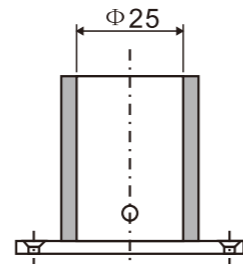

SR502

Pipe to wall connector

1. Material:Stainless steel 304
2. Finishing:Polished, Satin