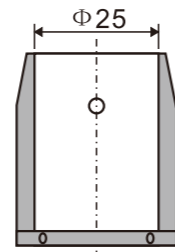

SR503

Pipe to wall connector

1. Material:Stainless steel 304
2. Finishing:Polished, Satin