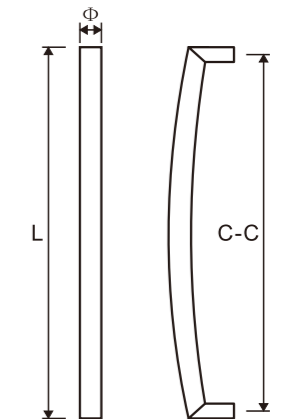

GLASS DOOR HANDLES

DH106

Door handles

1. Material : Stainless steel 304
2. Finishing: Polished, Satin or customer-made

NO	□	L	C-C	H
106A	30*15	600	540	70
106B	38*25	1500	1300	75
106C	30*15	450	300	70

GLASS DOOR HANDLES

DH109

Door handles

1. Material : Stainless steel 304
2. Finishing: Polished, Satin or customer-made

NO	△	L	C-C	H
109A	40	800	500	75
109B	40	1200	800	75

DH107

Door handles

1. Material : Stainless steel + wood
2. Finishing: Polished, Satin or customer-made

DH110

Door handles

1. Material : Stainless steel 304
2. Finishing: Polished, Satin or customer-made

DH108

Door handles

1. Material : Stainless steel + wood
2. Finishing: Polished, Satin or customer-made

DH111

Door handles

1. Material : Stainless steel 304
2. Finishing: Polished, Satin or customer-made

NO	Φ	L	C-C
111A	25	400	375
111B	32	600	568