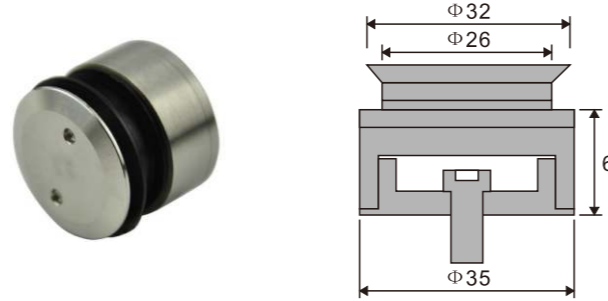

**Handrail Fittings Series**

**SF101(C/F)**  
Standoff

1. Material : Stainless steel 304 or 316
2. Finishing: Polished , Satin
3. Not adjustable, height 6mm

**SF102(C/F)**  
Standoff

1. Material : Stainless steel 304 or 316
2. Finishing: Polished , Satin
3. Adjustable 10.5-14mm