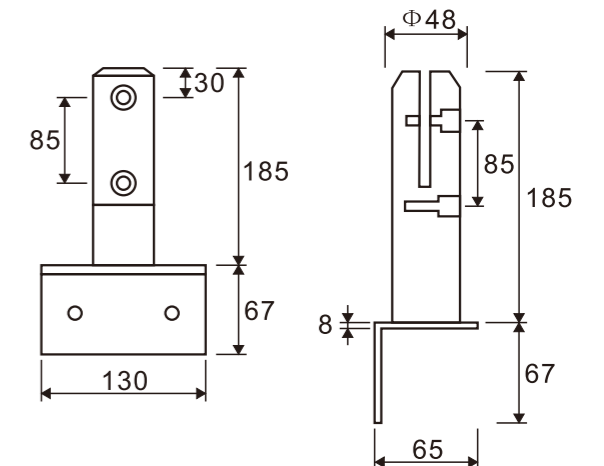

SP204 Spigots

1. Material: Stainless steel 304 or 316
2. Finishing: Polished, Satin