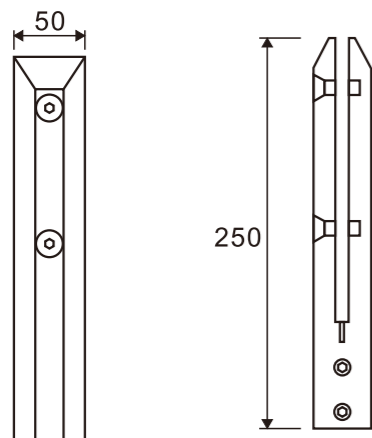

SP303 Spigots

- 1、Material: Stainless steel 304 or 316
- 2、Finishing: Polished , Satin