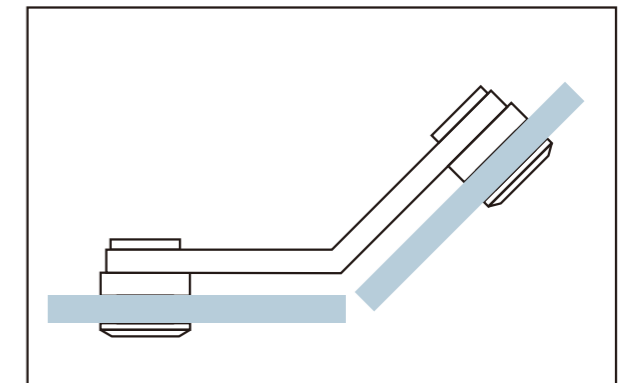

**PD763
(C/F)**

Glass to glass connector 135°
1、Material:Stainless steel 304
2、Finishing:Polished, Satin
3、Suitable for glass door, for 10/12mm glass