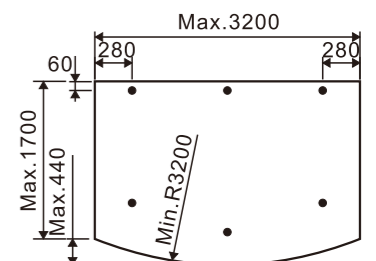

GLASS CANOPY