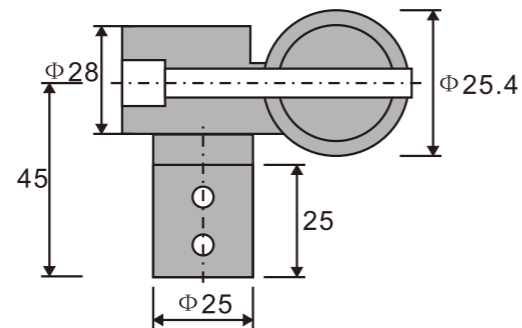

TC209

Connector glass to pipe

1. Material:Stainless steel 304
2. Finishing:Polished, Satin
3. Suitable for glass door, for 10/12mm glass