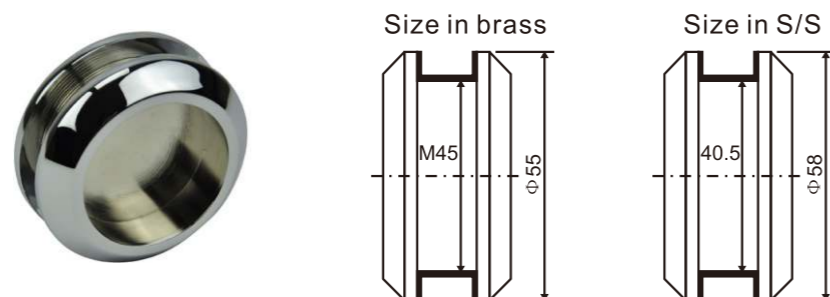

1. **SH105**
   Sliding door handle
1. Material: Brass or S/S 304
  2. Finishing: Polished, Satin
  3. Suitable for glass door, for 10/12mm glass