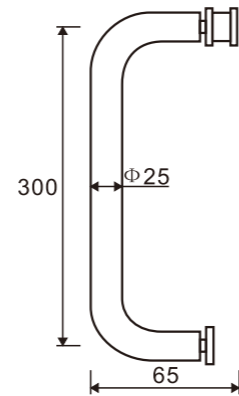

DH503
Door handles

1. Material : Stainless steel 304
2. Finishing: Polished, Satin or customer-made