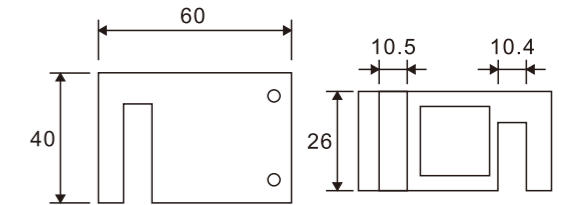

FG103

Floor guide

1. Material:Stainless steel 304
2. Finishing:Polished, Satin
3. Suitable for glass door, for 10mm glass