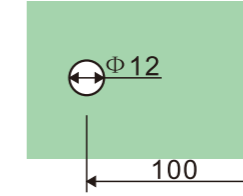

GLASS DOOR HANDLES

DH601
Door handles

1. Material : Stainless steel 304
2. Finishing: Polished, Satin or customer-made