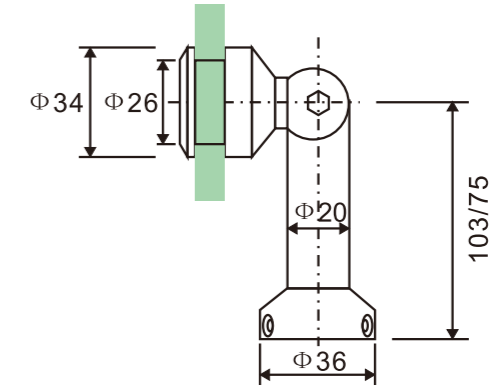

**PD702  
Connecting rod**

- 1、Material:Stainless steel 304
- 2、Finishing:Polished, Satin

**PD711  
(C/F)**

**Glass to wall adjustable connector**

- 1、Material:Stainless steel 304
- 2、Finishing:Polished, Satin
- 3、Suitable for glass door, for 10/12mm glass
- 4、Size:75mm、103mm