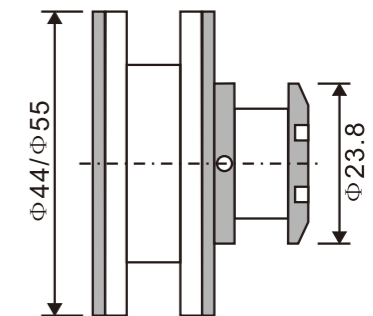

SR602

Sliding roller

1. Material:Stainless steel 304
2. Finishing:Polished, Satin
3. Suitable for glass door, for 10/12mm glass
4. Door weight max. 100kgs