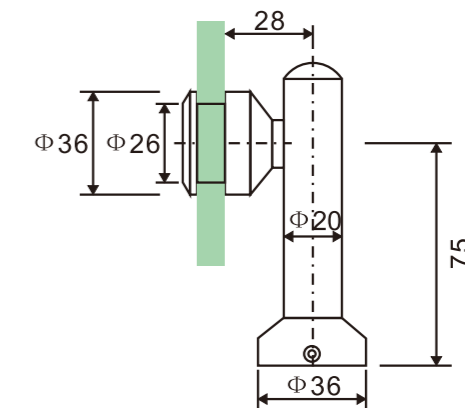

**PD712
(C/F)**