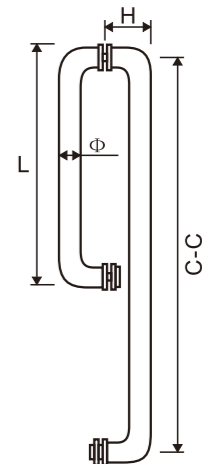

DH802

Door handles

1. Material : Stainless steel 304
2. Finishing: Polished, Satin or customer-made

NO	Φ	L	C-C	H
802A	19	171/476	152/457	60
802B	25	300/500	275/475	70