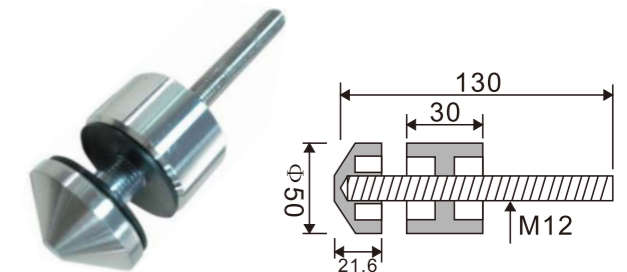

1. Material : Stainless steel 304 or 316
2. Finishing: Polished , Satin

**SF302**  
Standoff

1. Material : Stainless steel 304 or 316
2. Finishing: Polished , Satin

**HF101**  
Handrail connector

1. Material : Stainless steel 304 or 316
2. Finishing: Polished , Satin