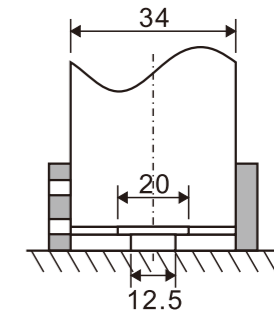

- 1. Material:Stainless steel 304
- 2. Finishing:Polished, Satin

**SR506**

Pipe to wall connector

- 1. Material:Stainless steel 304
- 2. Finishing:Polished, Satin
- 3. Size: 19\*34mm

**SR508**

Pipe to wall connector