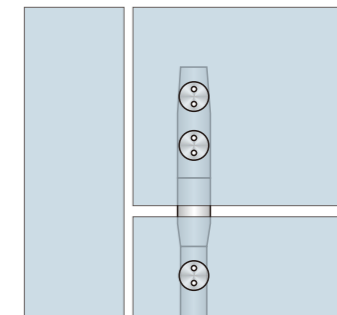

Top pivot

1. Material:Stainless steel 304
2. Finishing:Polished, Satin
3. Suitable for glass door, for 10/12mm glass