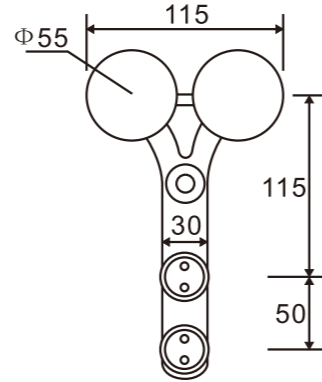

**Technological data:**

Daylight opening	Entry width	Door width	Tube length
910-1010mm	800-900mm	880-980mm	2038mm
1010-1110mm	900-1000mm	980-1080mm	2238mm
1110-1210mm	1000-1100mm	1080-1180mm	2438mm
1210-1310mm	1100-1200mm	1180-1280mm	2638mm

(As required by installation, size  $\geq 55$ mm)

OW=overpanel width

SW=sidelight width

DW=door width

**The distance for clamp fixing for track, wall fixing:**

1. Weight 80kg:max-distance between the clamps=1/2 the width of the door;
2. Weight 80kg-120kg:max-distance between the clamps=1/3 the width of the door;
3. Weight 120kg-150kg:max-distance between the clamps=1/4 the width of the door.

Flat holes (F)

Countersunk holes (C)

Flat holes (F)

SLIDING ROLLER

SD101  
(C/F)

Sliding roller

1. Material:Stainless steel 304
2. Finishing:Polished, Satin
3. Suitable for glass door, for 10/12mm glass
4. Door weight max. 200kg