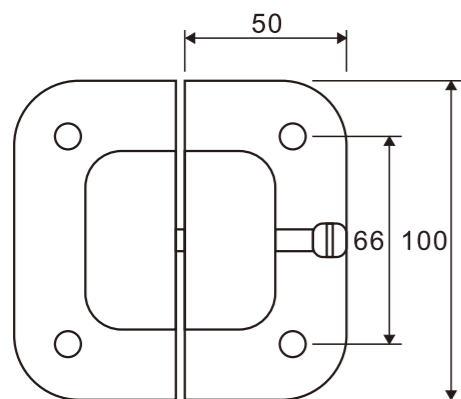

PL103
Latch

- 1、 Material: Stainless steel 304 or 316
- 2、 Finishing: Polished , Satin