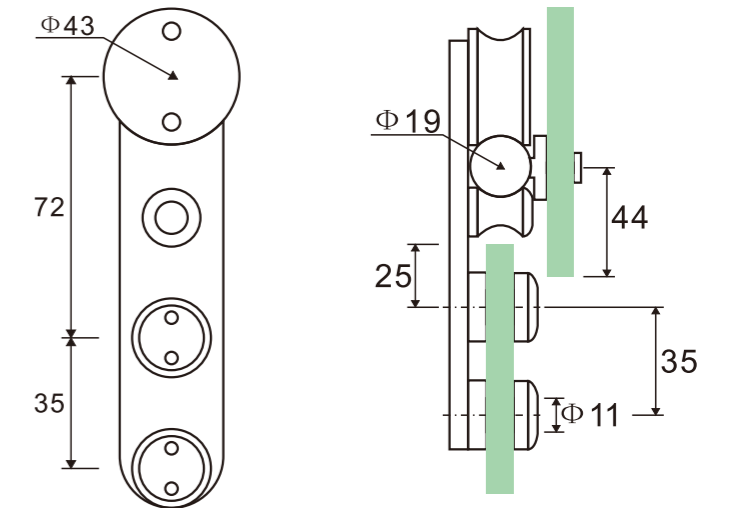

**SD113
(C/F)**

Sliding roller

1. Material:Stainless steel 304
2. Finishing:Polished, Satin
3. Suitable for glass door, for 10/12mm glass
4. Door weight max. 100kg