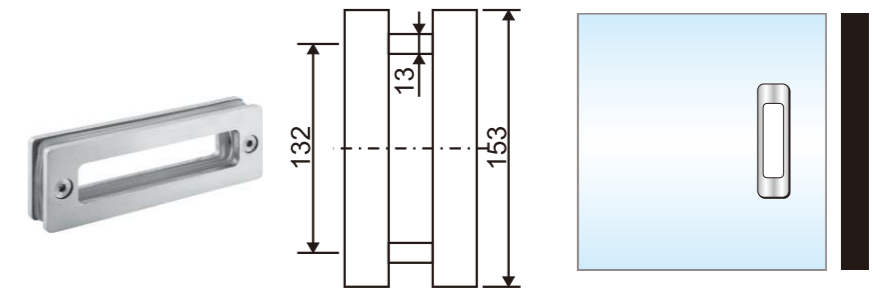

SLIDING DOOR HANDLE

1. **SH110**
   Sliding door handle
1. Material: Stainless steel 304
  2. Finishing: Polished, Satin
  3. Suitable for glass door, for 10/12mm glass