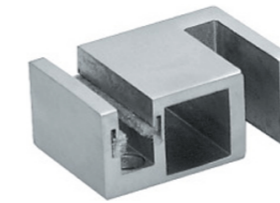

FG103

Floor guide

1. Material:Stainless steel 304
2. Finishing:Polished, Satin
3. Suitable for glass door, for 10mm glass