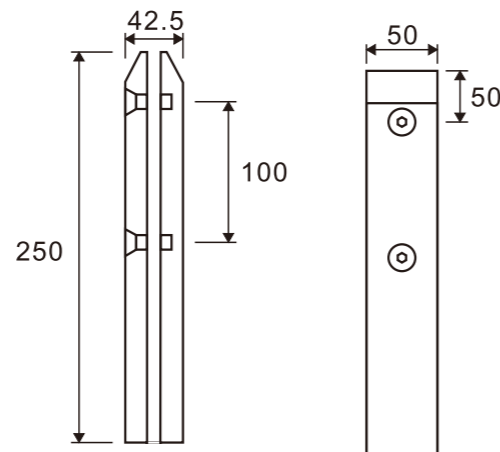

SP304 Spigots

- 1、Material: Stainless steel 304 or 316
- 2、Finishing: Polished , Satin