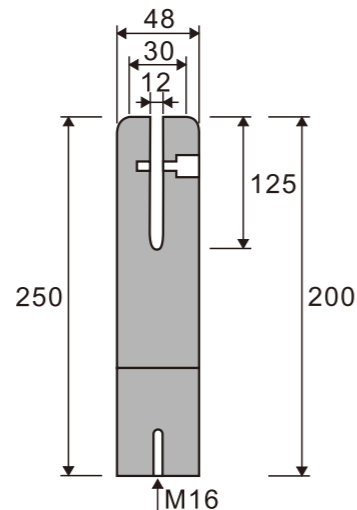

SP104 Spigots

1. Material: Al, Stainless steel 304 or 316
2. Finishing: Anodise, Polished, Satin