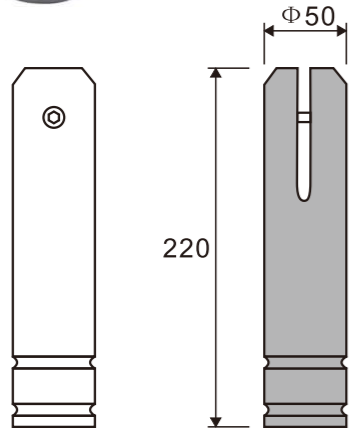

SP101 Spigots

1. Material: Stainless steel 304 or 316
2. Finishing: Polished, Satin