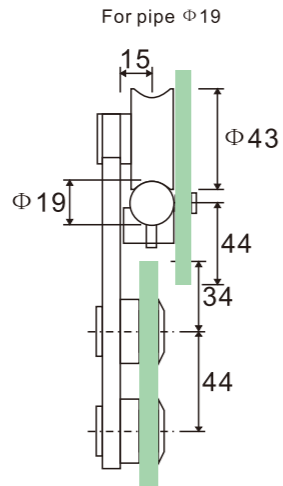

SLIDING ROLLER

SD103  
(C/F)

Sliding roller

1. Material:Stainless steel 304
2. Finishing:Polished, Satin
3. Suitable for glass door, for 10/12mm glass
4. Door weight max. 200kg

SD102  
(C/F)

Sliding roller