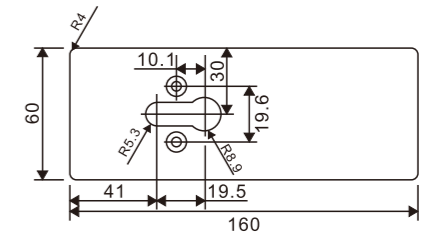

GL002
Handle locks