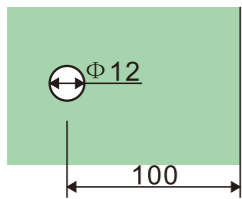

HL206
Handle locks

- 1、Material : Stainless steel
- 2、Finishing: Polished, Satin or customer-made