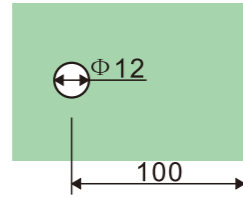

GLASS DOOR HANDLES

DH112
Door handles

1. Material : Stainless steel 304
2. Finishing: Polished, Satin or customer-made

NO	Φ	L	C-C	H
112A	38	530	250	80
112B	38	420	180	80