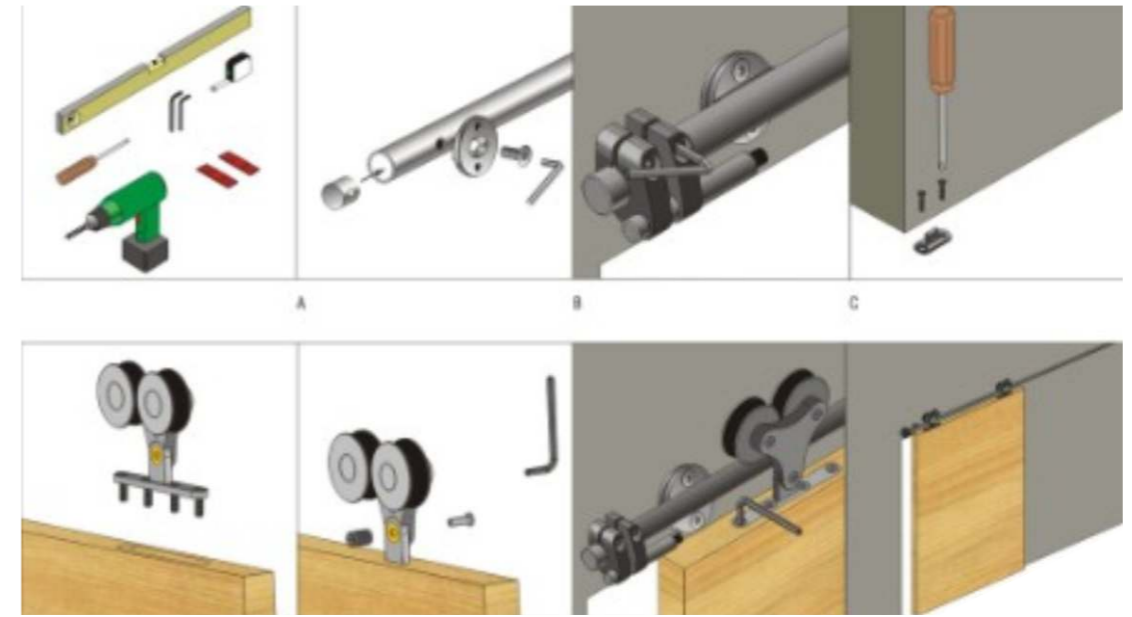

Sliding door systems 2

Installation explanation

1. Install the overhead rail in applicable position;
2. Fix the overhead wheel on the door according to the size described in the picture;
3. Install the steel tube of the slide rail
4. Put the overhead wheel into the slide rail and install the stopper;

5. Make the door to be vertical, and install the lower guide block in appropriate position;
6. Open and close the sliding door to confirm that every part is installed appropriately.