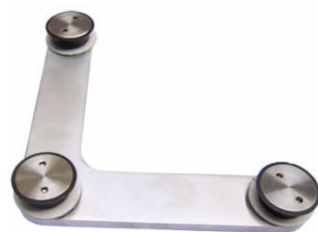

GLASS PIVOT DOOR

**PD204  
(C/F)**

**Three points connector  
with stopper**

- 1. Material:Stainless steel 304
- 2. Finishing:Polished, Satin
- 3. Suitable for glass door, for 10/12mm glass

**PD203  
(C/F)**