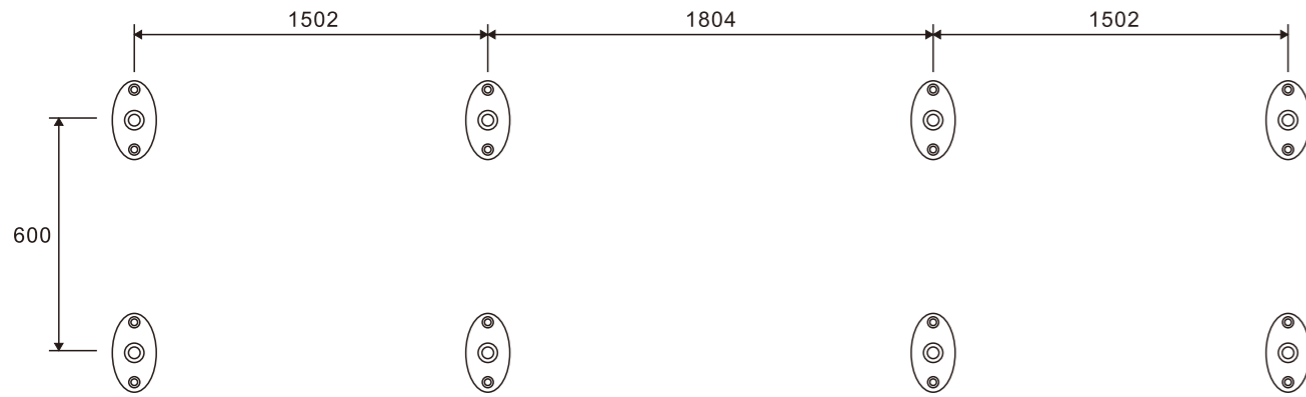

## GLASS CANOPY

Single Panel

Double Panel

Triple Panel

GC101

Rod to wall connector

1. Material : Stainless steel 304 or 316
2. Finishing: Polished , Satin

GC102