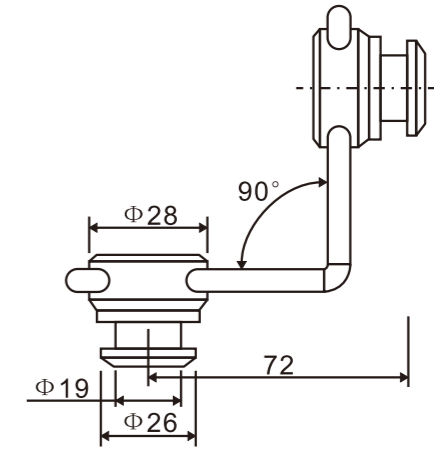

GLASS PIVOT DOOR

**PD751
(C/F)**