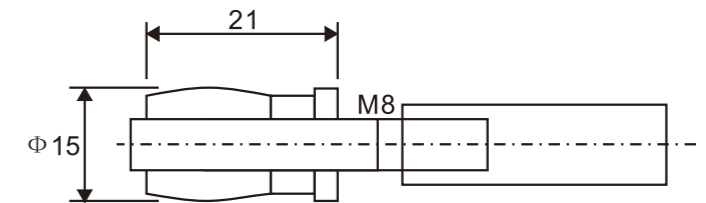

PD501

Top pin pivot

- 1、Material:Stainless steel 304
- 2、Finishing:Polished, Satin