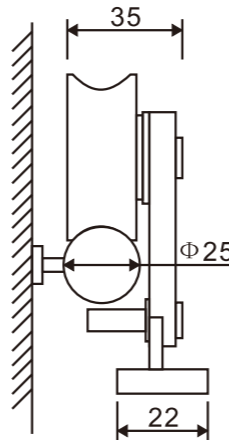

1. Material: SUS304
2. Finish: Polished or Satin
3. Door weight max 300kg