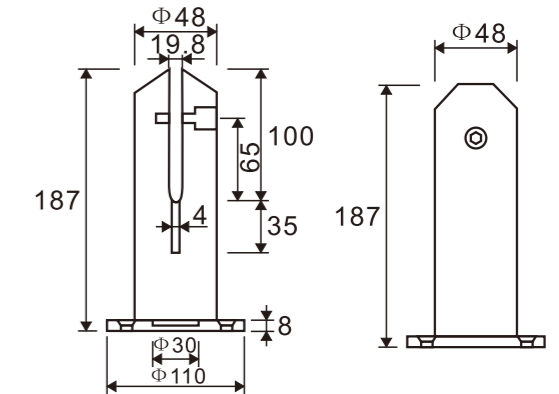

SP202 Spigots

1. Material: Stainless steel 304 or 316
2. Finishing: Polished, Satin