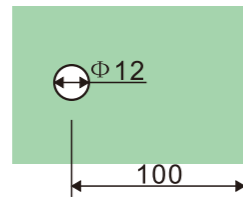

DH703

Door handles

1. Material : SUS304/brass
2. Finishing: Polished, Satin or customer-made