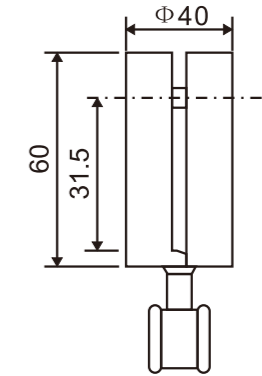

SR106

Roller for AL.channel

1. Material:Brass
2. Finishing:Chrome, Brushed Nickel
3. Suitable for glass door, for 8/10mm glass