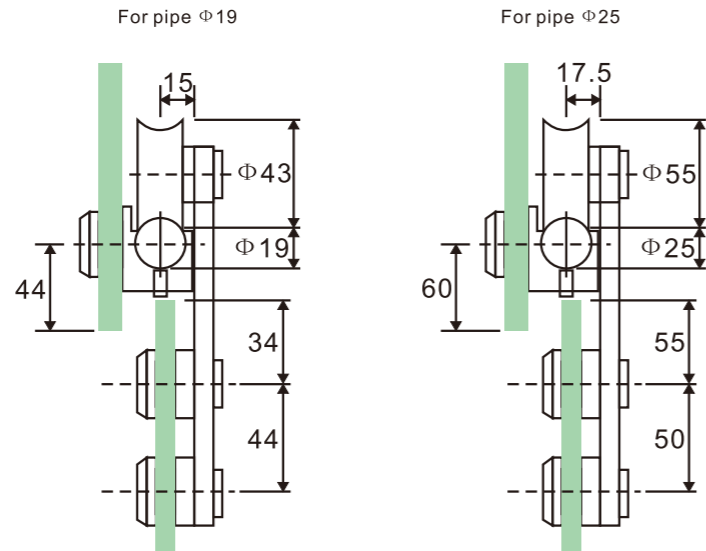

**SD111
(C/F)**

Sliding roller

1. Material:Stainless steel 304
2. Finishing:Polished, Satin
3. Suitable for glass door, for 10/12mm glass
4. Door weight max. 100kg