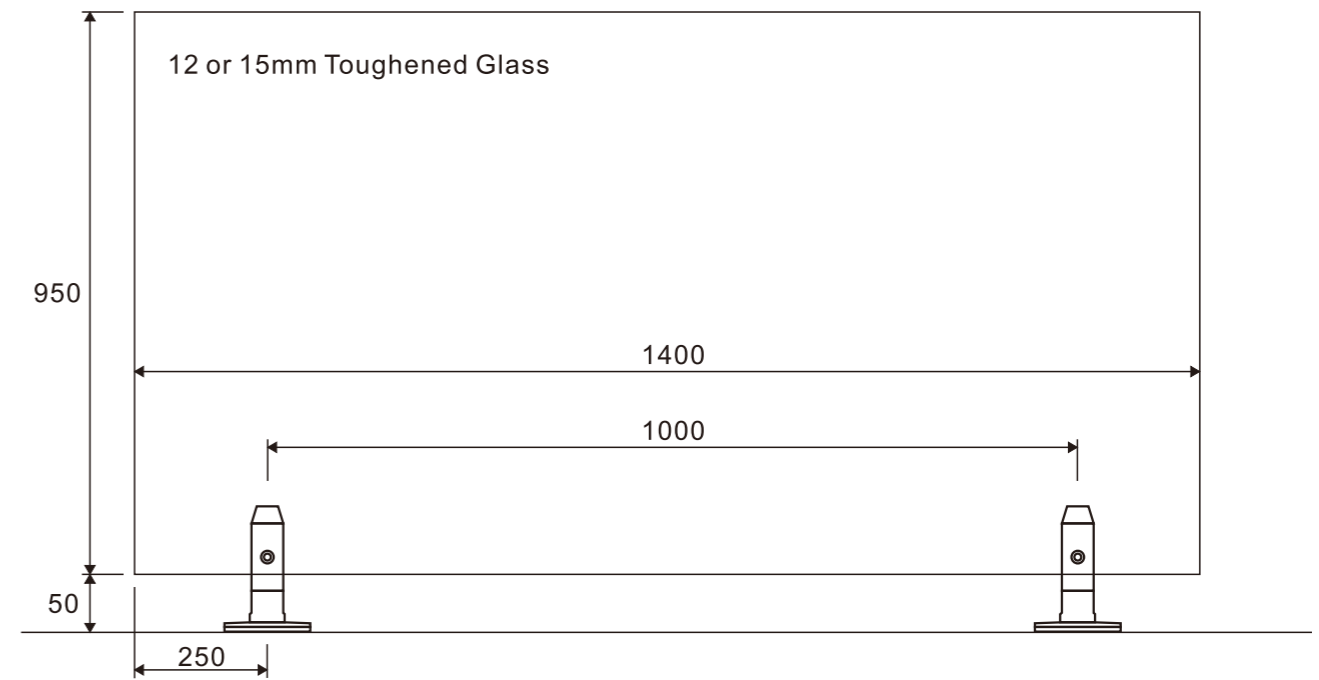

Typical Set - Out

Note

- *Refer to installation instructions, Not recommended for Balustrading
- *Pool fencing 1000 Max Centres
- *This is a typical panel detail only and reference should be made to the relevant codes, wind loadings, use areas etc, for each specific project.