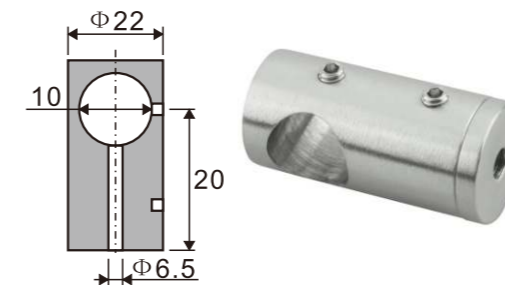

**HF405**

**Handrail connector**

1. Material : Stainless steel 304 or 316
2. Finishing: Polished , Satin

**HF606**

**Handrail connector**

1. Material : Stainless steel 304 or 316
2. Finishing: Polished , Satin