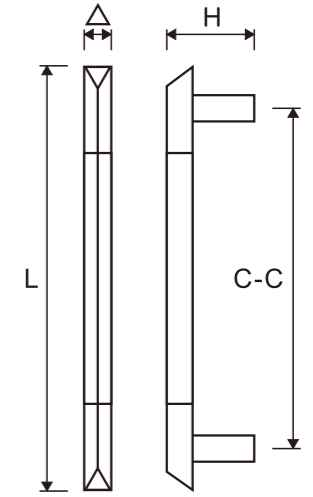

GLASS DOOR HANDLES

DH109

Door handles

1. Material : Stainless steel 304
2. Finishing: Polished, Satin or customer-made

NO	△	L	C-C	H
109A	40	800	500	75
109B	40	1200	800	75