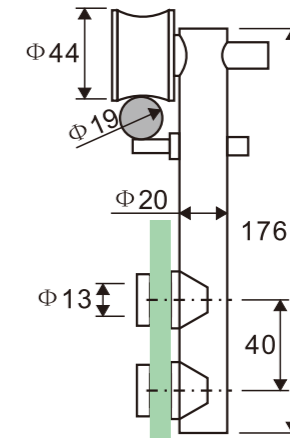

SD121

1. Material: SUS304
2. Finish: Polished or Satin
3. Door weight max 100kg

SD122

1. Material: SUS304
2. Finish: Polished or Satin
3. Door weight max 300kg

SD123

1. Material: SUS304
2. Finish: Polished or Satin
3. Door weight max 300kg

SR101(C/F)

Sliding roller

1. Material: Stainless steel 304
2. Finishing: Polished, Satin
3. Suitable for glass door, for 10/12mm glass
4. Door weight max. 80kgs
5. Simple and modern design

SR102

Sliding roller

1. Material: Stainless steel 304
2. Finishing: Polished, Satin
3. Suitable for glass door, for 10/12mm glass
4. Door weight max. 80kgs
5. Simple and modern design