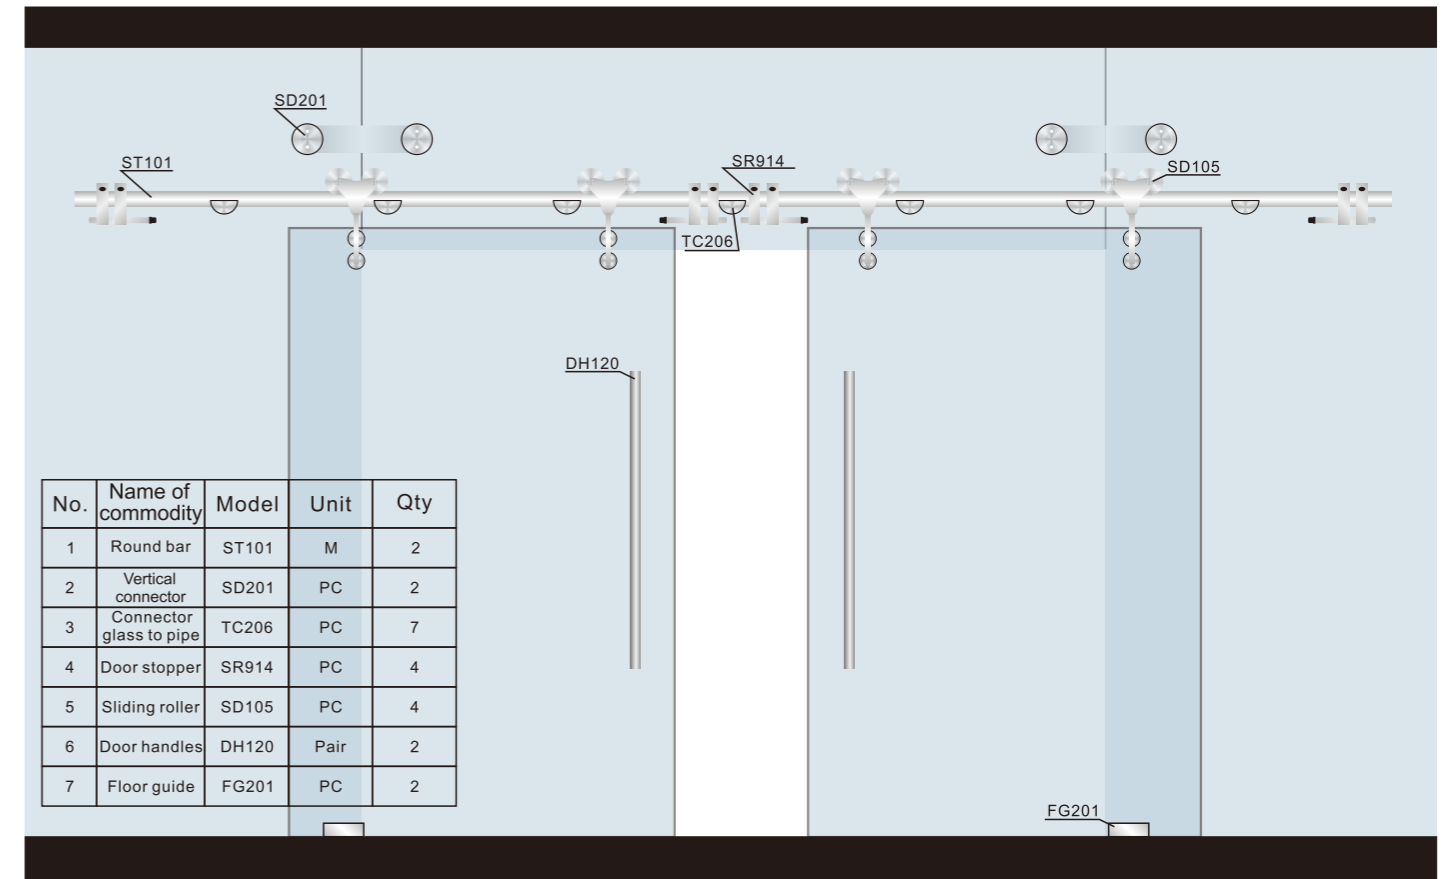

SLIDING ROLLER

Sliding door systems 1