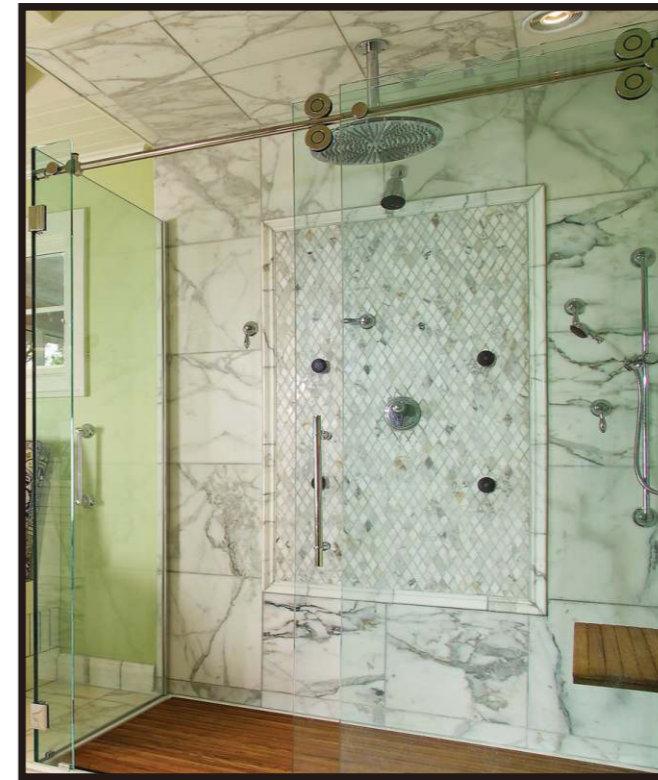

1. Stopper 2. Sliding roller 3. Pipe
4. Glass to pipe connector 5. pipe connector
6. Sliding door handle 7. Floor guide

*It brings a contemporary new look to the showers or the office. It can be installed on glass partitions or directly to the side of a sufficiently reinforced. Assembly and installation are simple. Their smooth operation and solid stainless steel construction minimizes maintenance issues.