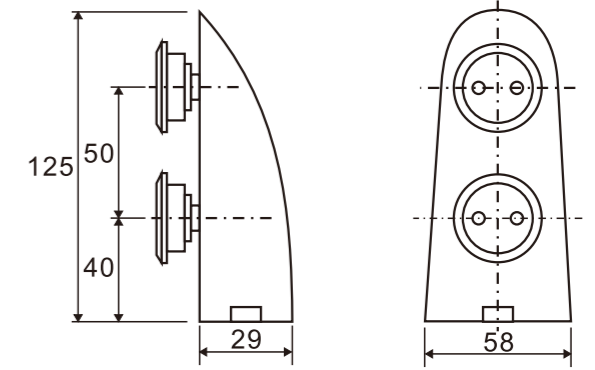

GLASS PIVOT DOOR

**PD402  
(C/F)**

**Top pivot**

- 1、Material:Stainless steel 304
- 2、Finishing:Polished, Satin
- 3、Suitable for glass door, for 10/12mm glass

GLASS PIVOT DOOR

**PD404  
(C/F)**

**Down pivot**