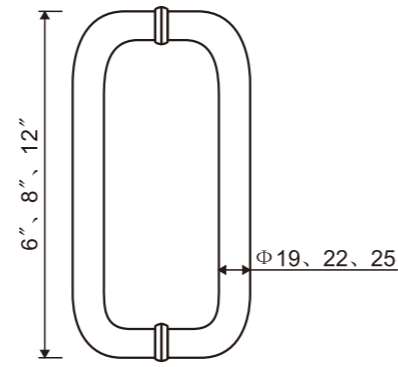

DH703

Door handles

1. Material : SUS304/brass
2. Finishing: Polished, Satin or customer-made