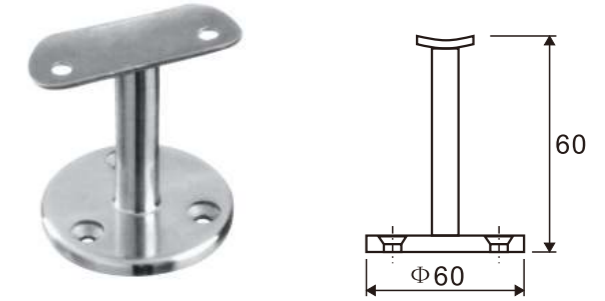

HF501

Handrail connector

1. Material : Stainless steel 304 or 316
2. Finishing: Polished , Satin