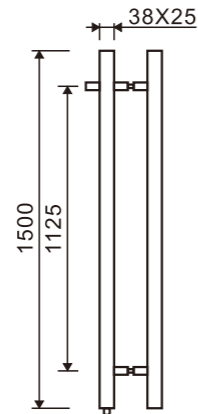

HL205
Handle locks

- 1、Material : Stainless steel
- 2、Finishing: Polished, Satin or customer-made