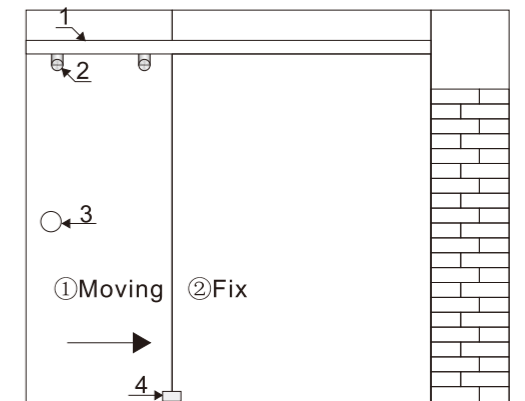

SLIDING SET 5

1、U Channle 2、Sliding roller
3、Sliding door handle 4、Floor guide