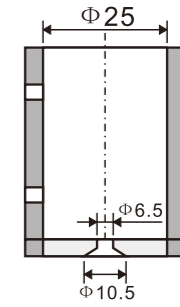

WALL FIXING CONNECTOR

SR504

Pipe to wall connector

1. Material:Stainless steel 304
2. Finishing:Polished, Satin