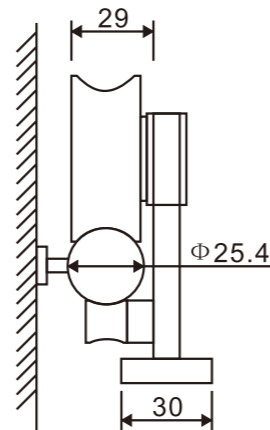

1. Material: SUS304
2. Finish: Polished or Satin
3. Door weight max 300kg