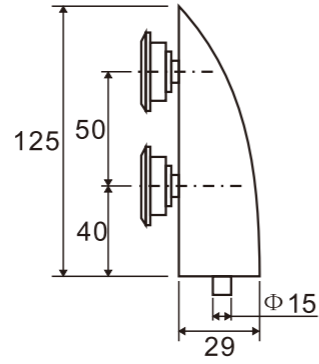

GLASS PIVOT DOOR

**PD402
(C/F)**

Top pivot

- 1、Material:Stainless steel 304
- 2、Finishing:Polished, Satin
- 3、Suitable for glass door, for 10/12mm glass