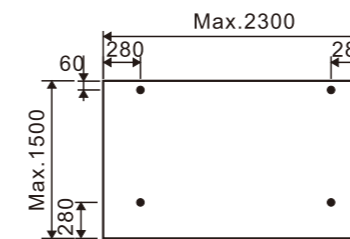

GLASS CANOPY