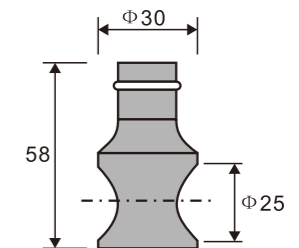

SR911
Door stopper

- 1、 Material:Stainless steel 304
- 2、 Finishing:Polished, Satin