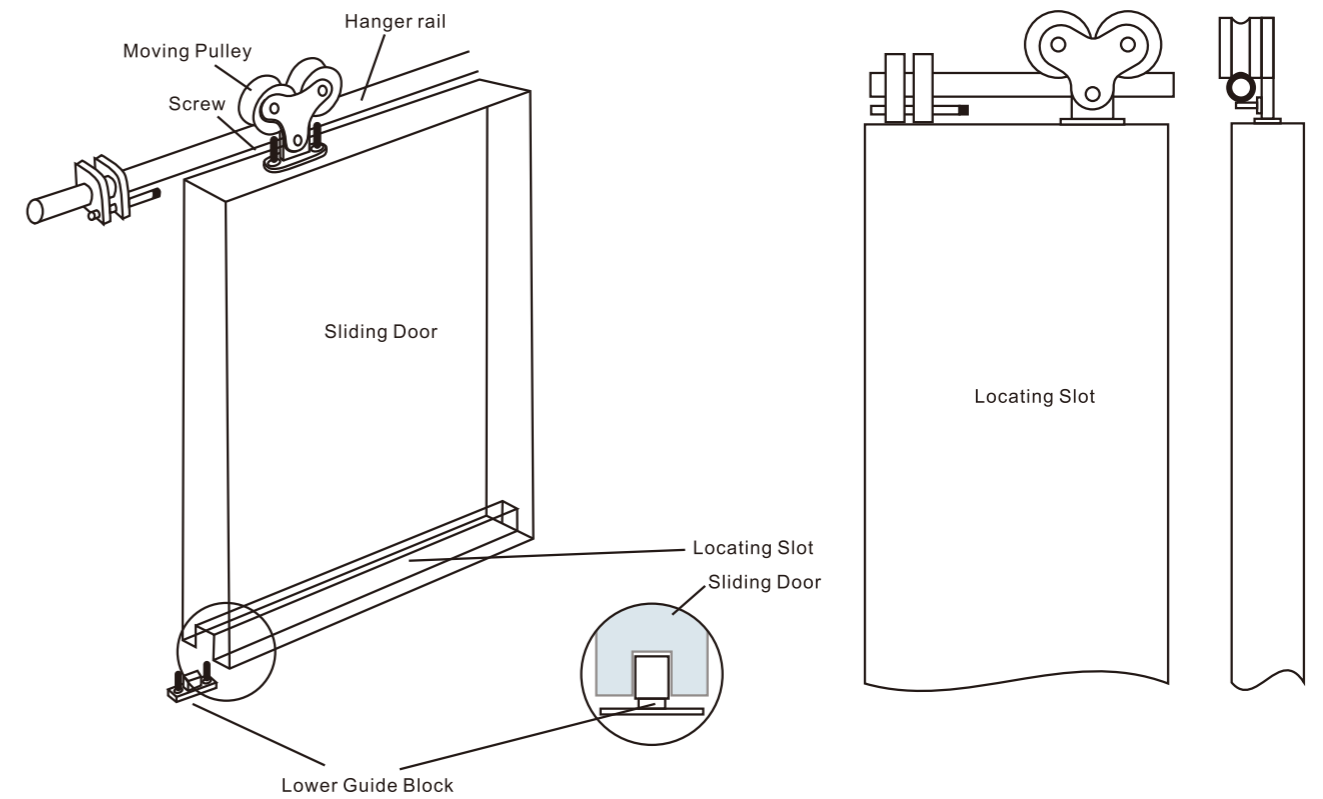

Installation explanation

1. Install the overhead rail in applicable position;
2. Fix the overhead wheel on the door according to the size described in the picture;
3. Install the steel tube of the slide rail
4. Put the overhead wheel into the slide rail and install the stopper;

5. Make the door to be vertical, and install the lower guide block in appropriate position;
6. Open and close the sliding door to confirm that every part is installed appropriately.