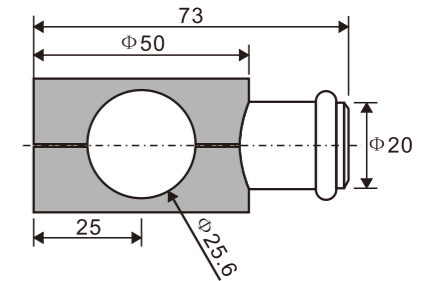

SR910
Door stopper

- 1、 Material:Stainless steel 304
- 2、 Finishing:Polished, Satin