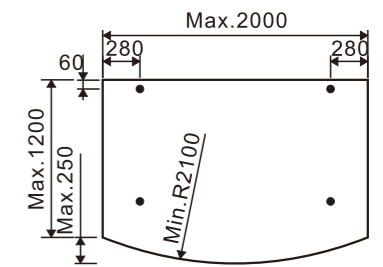

GLASS CANOPY