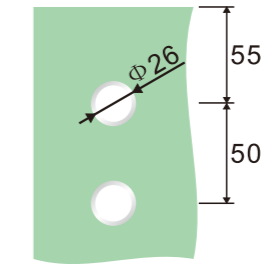

1. Material:Stainless steel 304
2. Finishing:Polished, Satin
3. Suitable for glass door, for 10/12mm glass
4. Door weight max. 200kg

SD104  
(C/F)

Sliding roller

1. Material:Stainless steel 304
2. Finishing:Polished, Satin
3. Suitable for glass door, for 10/12mm glass
4. Door weight max. 200kg

SLIDING ROLLER

**SD105  
(C/F)**

Sliding roller

1. Material:Stainless steel 304
2. Finishing:Polished, Satin
3. Suitable for glass door, for 10/12mm glass
4. Door weight max. 200kg

SLIDING ROLLER

**SD112  
(C/F)**

Sliding roller

1. Material:Stainless steel 304
2. Finishing:Polished, Satin
3. Suitable for glass door, for 10/12mm glass
4. Door weight max. 80kg

**SD111  
(C/F)**

Sliding roller

1. Material:Stainless steel 304
2. Finishing:Polished, Satin
3. Suitable for glass door, for 10/12mm glass
4. Door weight max. 100kg