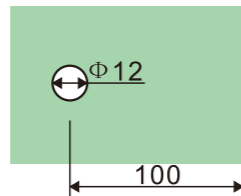

DH503
Door handles

1. Material : Stainless steel 304
2. Finishing: Polished, Satin or customer-made