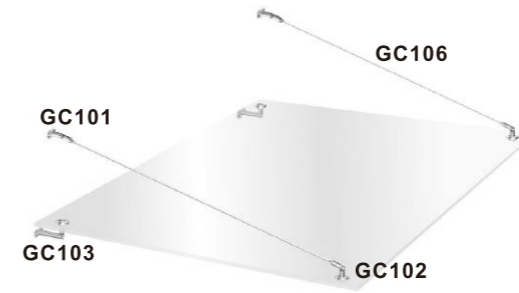

GLASS CANOPY