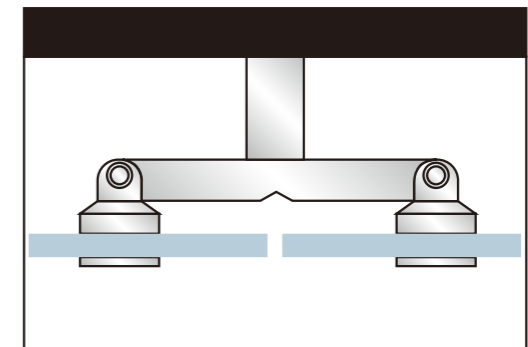

**PD731
(C/F)**

Glass to glass connector

1. Material:Stainless steel 304
2. Finishing:Polished, Satin
3. Suitable for glass door, for 10/12mm glass