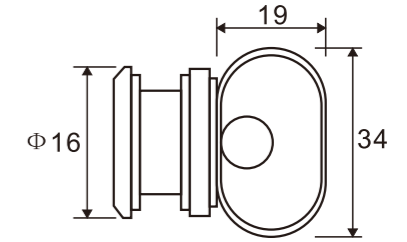

GLASS TO PIPE CONNECTOR

TC201

Connector glass to pipe

- 1、 Material: SUS304
- 2、 Finish: Polished or Satin