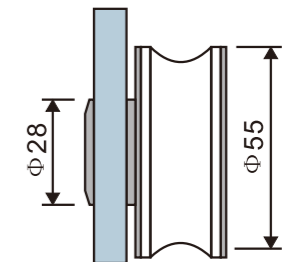

SR601

Sliding roller

1. Material:Stainless steel 304
2. Finishing:Polished, Satin
3. Suitable for glass door, for 10/12mm glass
4. Door weight max. 100kgs