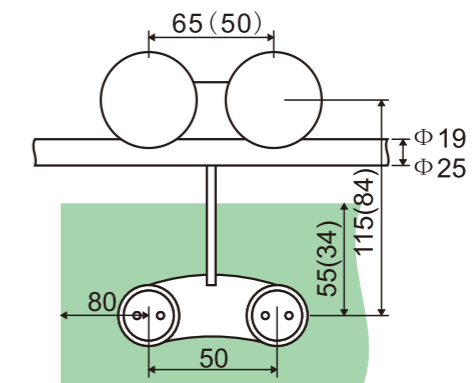

SD104
(C/F)

Sliding roller

1. Material:Stainless steel 304
2. Finishing:Polished, Satin
3. Suitable for glass door, for 10/12mm glass
4. Door weight max. 200kg