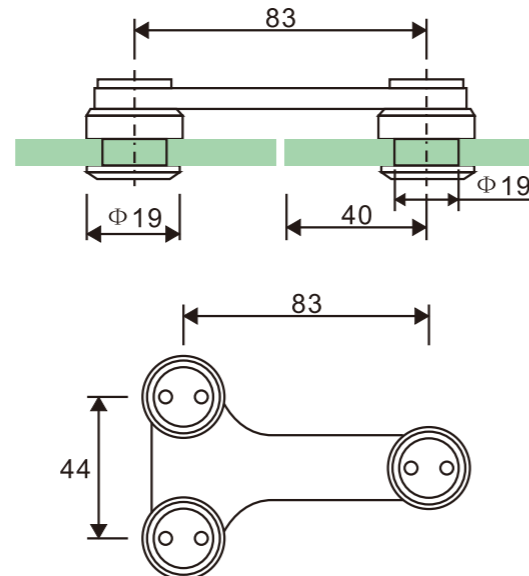

SD202 (C/F)

Three points connectors

1. Material:Stainless steel 304
2. Finishing:Polished, Satin
3. Suitable for glass door, for 10/12mm glass