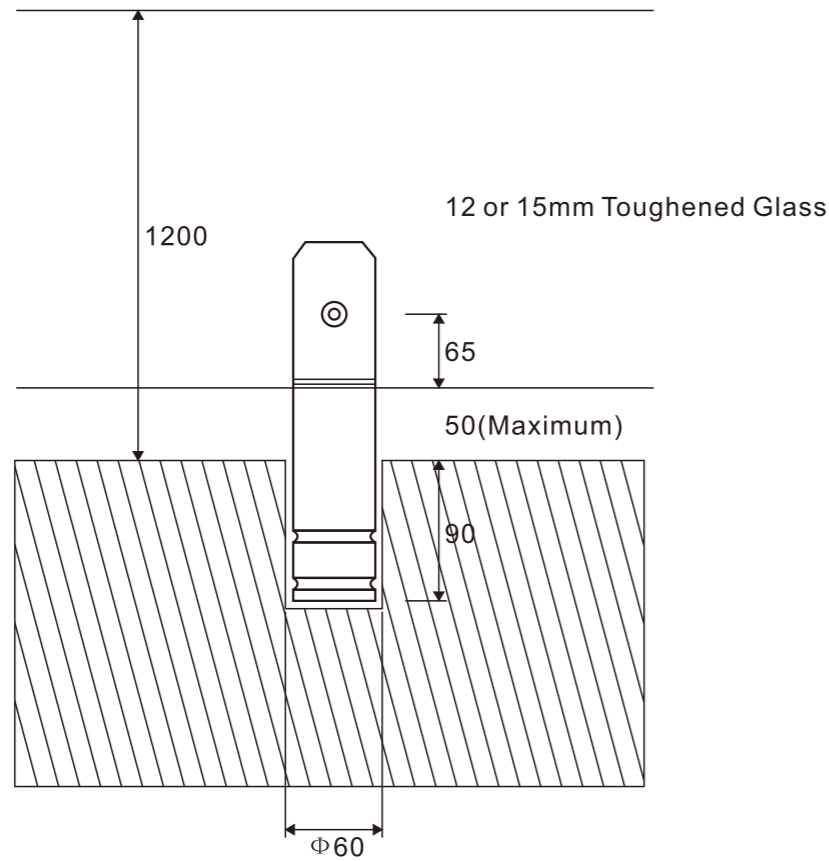

Typical Set - Out

Note

- \*Pool fencing 1000 Max Centres, Not recommended for Balustrading
- \*This is a typical panel detail only and reference should be made to the relevant codes, wind loadings, use areas etc, for each specific project