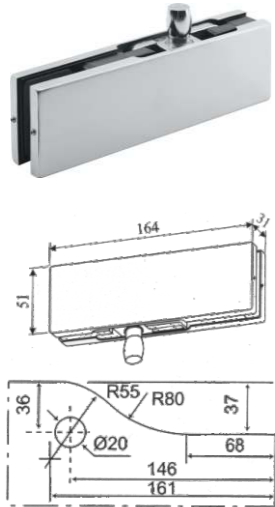

PFD-150

Material: Cover: SUS304
Inside: Zinc alloy/Al. alloy
Finishing: Polished , Satin