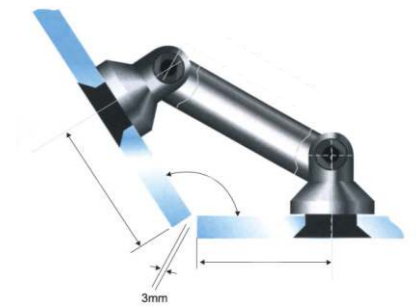

PD602

Door stopper

1. Material: Stainless steel 304
2. Finishing: Polished, Satin

PD001

Installation tool

Use: the tool for installing and backout glass connection

PD721, 722, 730 connecting rod size and angle:
(Din. In mm for 10mm glass. For other glass thickness please adapt accordingly)

Angle	Length of Connecting Rod and in mm			
	52.5	60	82	103
90°	A/B	A/B	A/B	A/B
95°	75	80	96	
100°	70	75	90	
105°	66	71	85	
110°	62	67	81	
115°	59	63	77	
120°	55	60	73	
125°	52	56	69	
130°	49	54	66	
135°	47	51	63	
180°	44	48	60	50

The following fittings offer great flexibility in the positioning and connecting of glass sheets to each other, or the floor, ceiling, walls- wherever you want Building tolerances can be compensated for by means of a variety of adjustment options.

• Components and assembly of the wall fixing

For glass/glass corner connectors for 10mm and 12mm thick toughened glass.