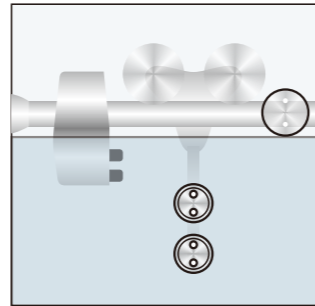

Sliding roller

1. Material:Stainless steel 304
2. Finishing:Polished, Satin
3. Suitable for glass door, for 10/12mm glass
4. Door weight max. 200kg