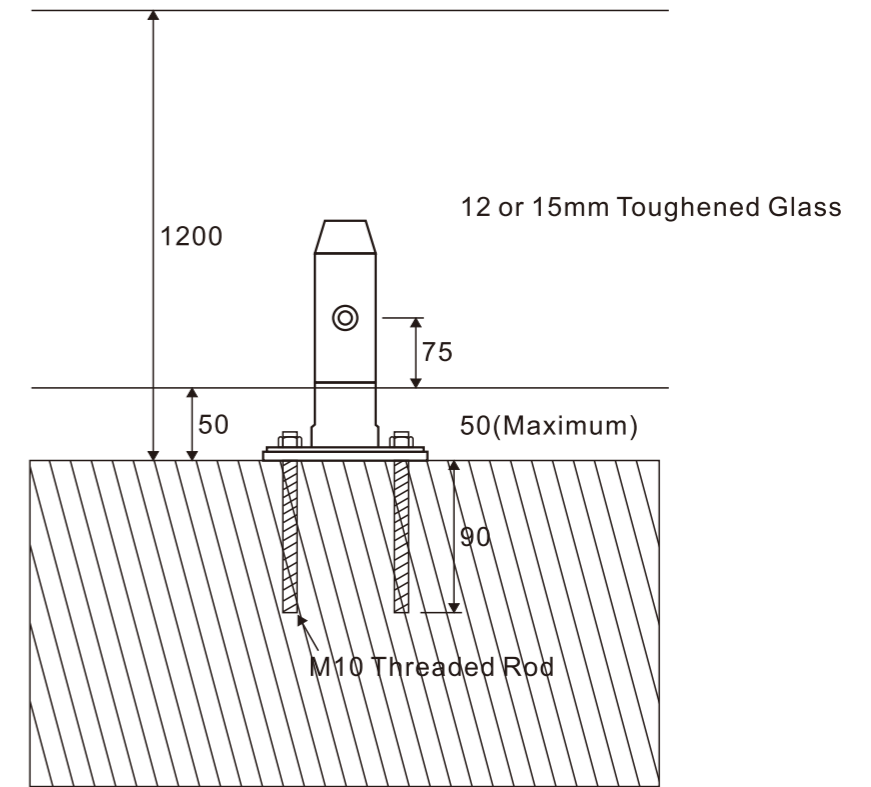

Typical Set - Out

Note

- *Refer to installation instructions, Not recommended for Balustrading
- *Pool fencing 1000 Max Centres
- *This is a typical panel detail only and reference should be made to the relevant codes, wind loadings, use areas etc, for each specific project.