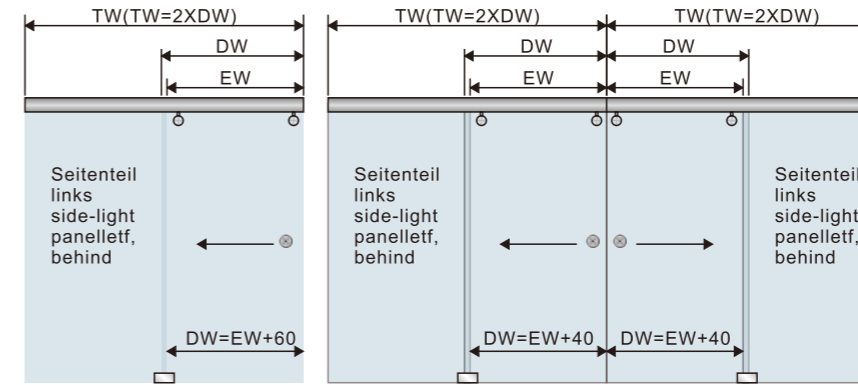

1. **SR511**
   AL to wall connector
1. Material: Stainless steel 304
  2. Finishing: Polished, Satin

1. **SD132**
   Roller for AL.channel
1. Material: AL
  2. Finishing: Polished, Satin, Silver
  3. Suitable for glass door, for 10/12mm glass

1. **ST107**
   U Channel