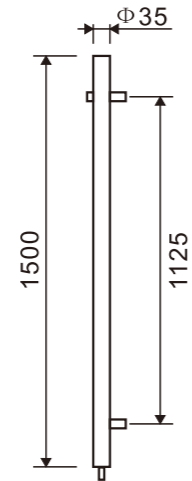

**HL205**  
Handle locks

- 1、Material : Stainless steel
- 2、Finishing: Polished, Satin or customer-made

**HL206**  
Handle locks

- 1、Material : Stainless steel
- 2、Finishing: Polished, Satin or customer-made