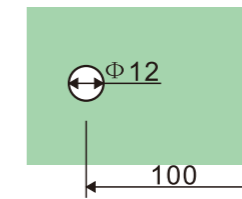

DH116
Door handles

1. Material : Stainless steel 304
2. Finishing: Polished, Satin or customer-made