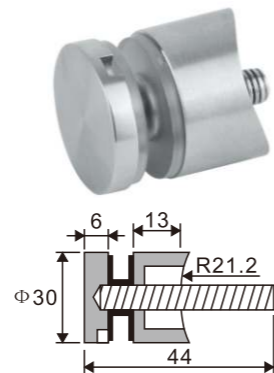

SF202
Standoff

1. Material : Stainless steel 304 or 316
2. Finishing: Polished , Satin