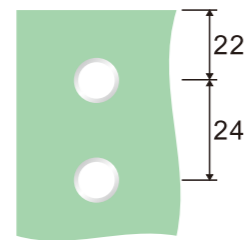

SR103

Sliding roller

1. Material:Stainless steel 304
2. Finishing:Polished, Satin
3. Suitable for glass door, for 10/12mm glass
4. Door weight max. 80kgs

SR104

Roller for AL.channel

1. Material:Brass
2. Finishing:Chrome, Brushed Nickel
3. Suitable for glass door, for 6/8/10mm glass

SR105

Roller for AL.channel

1. Material:Brass
2. Finishing:Chrome, Brushed Nickel
3. Suitable for glass door, for 6/8/10mm glass

SR106

Roller for AL.channel

1. Material:Brass
2. Finishing:Chrome, Brushed Nickel
3. Suitable for glass door, for 8/10mm glass

SR601

Sliding roller

1. Material:Stainless steel 304
2. Finishing:Polished, Satin
3. Suitable for glass door, for 10/12mm glass
4. Door weight max. 100kgs

SR602

Sliding roller

1. Material:Stainless steel 304
2. Finishing:Polished, Satin
3. Suitable for glass door, for 10/12mm glass
4. Door weight max. 100kgs

SR603

Sliding roller

1. Material:Stainless steel 304
2. Finishing:Polished, Satin
3. Suitable for glass door, for 10/12mm glass
4. Door weight max. 80kgs