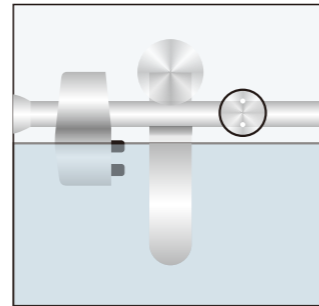

SR103

Sliding roller

1. Material:Stainless steel 304
2. Finishing:Polished, Satin
3. Suitable for glass door, for 10/12mm glass
4. Door weight max. 80kgs

SR104

Roller for AL.channel

1. Material:Brass
2. Finishing:Chrome, Brushed Nickel
3. Suitable for glass door, for 6/8/10mm glass

SR105

Roller for AL.channel

1. Material:Brass
2. Finishing:Chrome, Brushed Nickel
3. Suitable for glass door, for 6/8/10mm glass

SR106

Roller for AL.channel

1. Material:Brass
2. Finishing:Chrome, Brushed Nickel
3. Suitable for glass door, for 8/10mm glass

SR601

Sliding roller

1. Material:Stainless steel 304
2. Finishing:Polished, Satin
3. Suitable for glass door, for 10/12mm glass
4. Door weight max. 100kgs

SR602

Sliding roller

1. Material:Stainless steel 304
2. Finishing:Polished, Satin
3. Suitable for glass door, for 10/12mm glass
4. Door weight max. 100kgs

SR603

Sliding roller

1. Material:Stainless steel 304
2. Finishing:Polished, Satin
3. Suitable for glass door, for 10/12mm glass
4. Door weight max. 80kgs