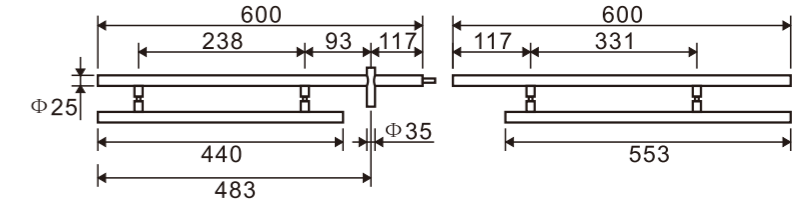

GLASS DOOR LOCKS

HL201

Handle locks

- 1、Material : Stainless steel
- 2、Finishing: Polished, Satin or customer-made