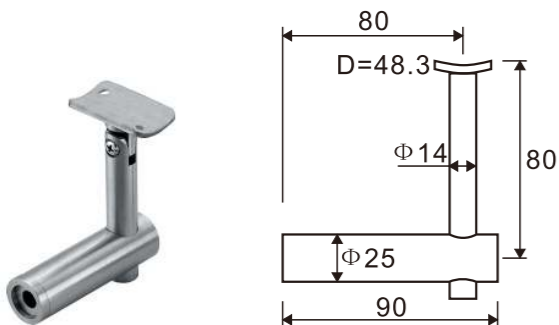

**HF503**

**Handrail connector**

1. Material : Stainless steel 304 or 316
2. Finishing: Polished , Satin

**HF404**

**Handrail connector**

1. Material : Stainless steel 304 or 316
2. Finishing: Polished , Satin