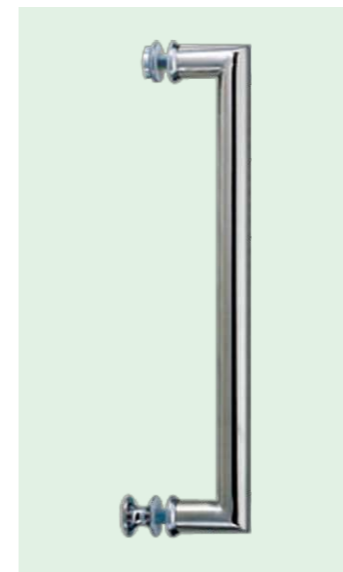

DH602
Door handles

1. Material : Stainless steel 304
2. Finishing: Polished, Satin or customer-made