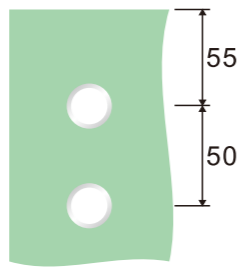

Sliding roller

1. Material:Stainless steel 304
2. Finishing:Polished, Satin
3. Suitable for glass door, for 10/12mm glass
4. Door weight max. 200kg