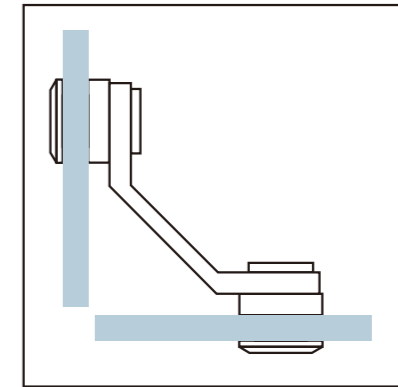

GLASS PIVOT DOOR

**PD762
(C/F)**

Glass to glass connector 90°
1、Material:Stainless steel 304
2、Finishing:Polished, Satin
3、Suitable for glass door, for 10/12mm glass