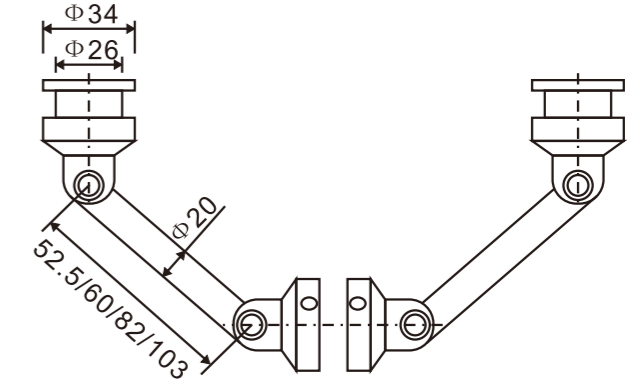

**PD730
(C/F)**

Glass to glass connector

1. Material:Stainless steel 304
2. Finishing:Polished, Satin
3. Suitable for glass door, for 10/12mm glass
4. Size:52.5mm, 60mm, 82mm, 103mm