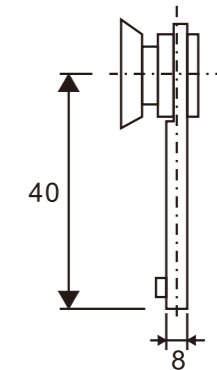

1. Material:Stainless steel
2. Finishing:Polished, Satin

PD601
(C/F)

Door stopper