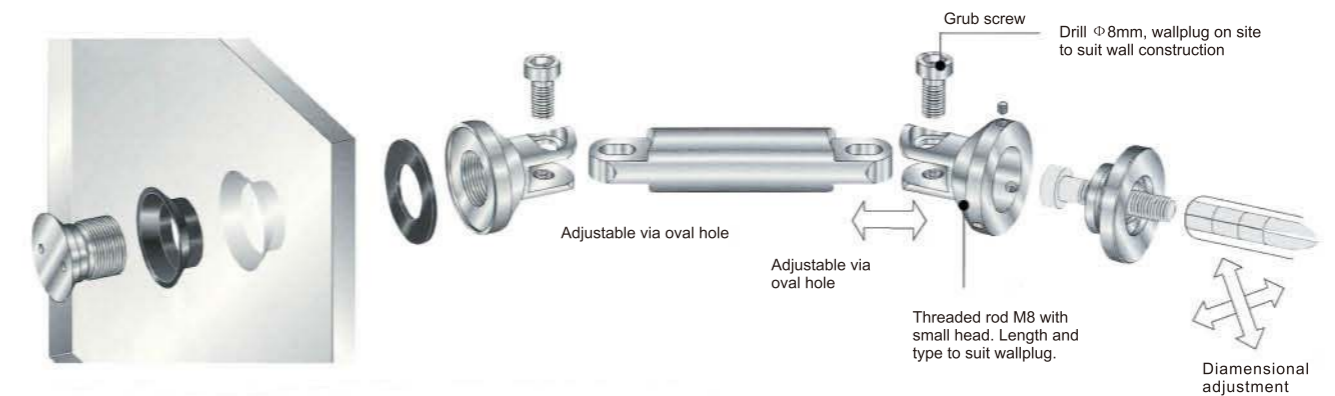

• Components and assembly of the wall fixing

For glass/glass corner connectors for 10mm and 12mm thick toughened glass.