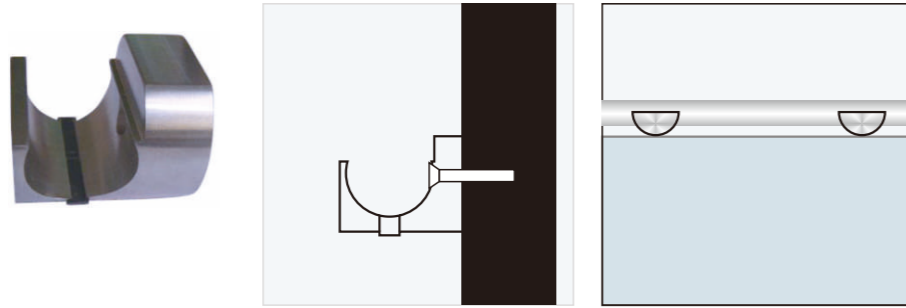

TC101-1
Connector pipe to wall
1. Material: SUS304
2. Finish: Polished or Satin