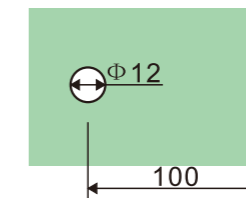

DH105

Door handles

1. Material : Stainless steel 304
2. Finishing: Polished, Satin or customer-made