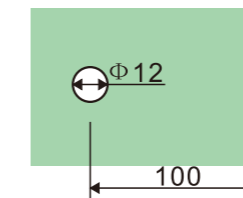

HL203

Handle locks

- 1、Material : Stainless steel
- 2、Finishing: Polished, Satin or customer-made