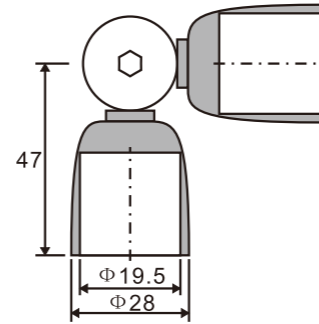

SR202

Corner conneter

- 1、 Material:Stainless steel 304
- 2、 Finishing:Polished, Satin