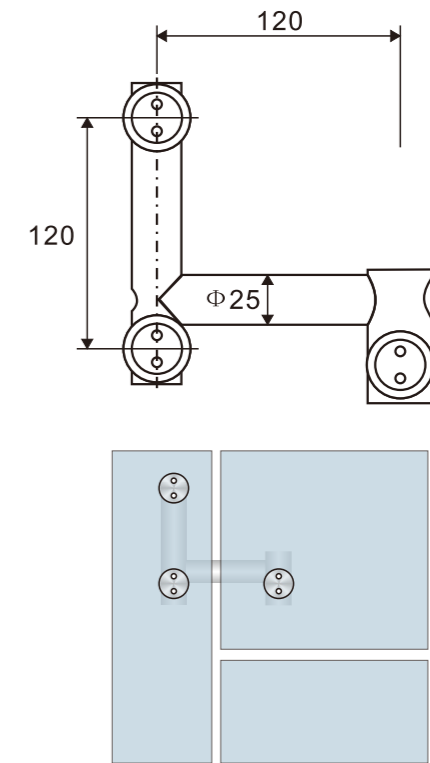

**PD102  
(C/F)**

**Down pivot**

- 1. Material:Stainless steel 304
- 2. Finishing:Polished, Satin
- 3. Suitable for glass door, for 10/12mm glass

**PD104  
(C/F)**

**Three points connector**

- 1. Material:Stainless steel 304
- 2. Finishing:Polished, Satin
- 3. Suitable for glass door, for 10/12mm glass