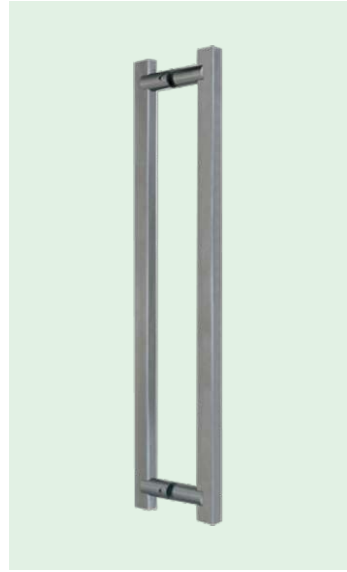

GLASS DOOR HANDLES

DH106

Door handles

1. Material : Stainless steel 304
2. Finishing: Polished, Satin or customer-made

NO	□	L	C-C	H
106A	30*15	600	540	70
106B	38*25	1500	1300	75
106C	30*15	450	300	70