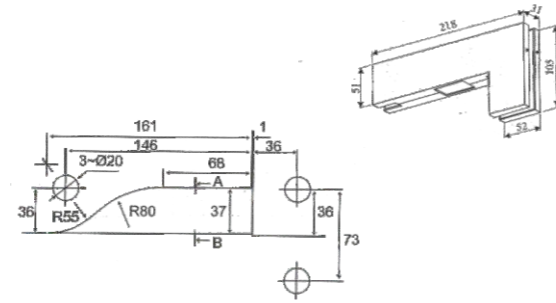

PFD-190L

PFD-220