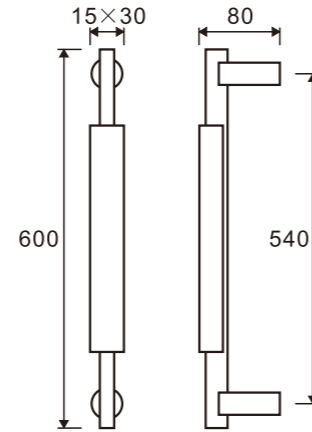

**DH109**

**Door handles**

- 1. Material : Stainless steel 304
- 2. Finishing: Polished, Satin or customer-made

NO	△	L	C-C	H
109A	40	800	500	75
109B	40	1200	800	75

**DH107**

**Door handles**

- 1. Material : Stainless steel + wood
- 2. Finishing: Polished, Satin or customer-made