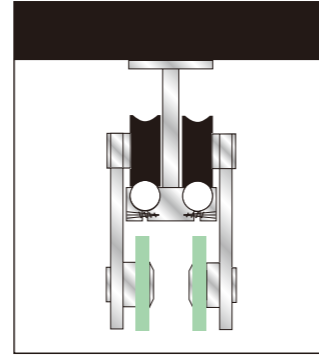

WALL FIXING CONNECTOR

TC109

Connector pipe to wall

1. Material: SUS304
2. Finish: Polished or Satin