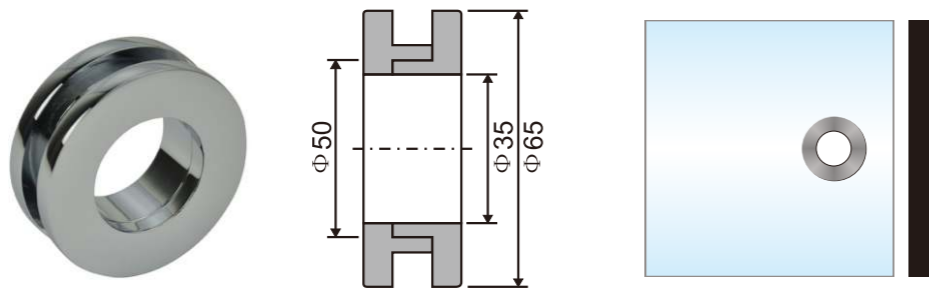

SLIDING DOOR HANDLE

1. **SH101**
   Sliding door handle
1. Material: Brass
  2. Finishing: Chrome, Satin
  3. Suitable for glass door, for 10/12mm glass