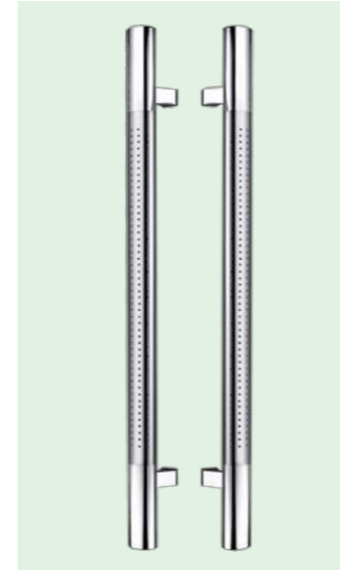

DH110

Door handles

1. Material : Stainless steel 304
2. Finishing: Polished, Satin or customer-made