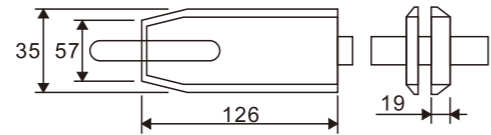

GLASS DOOR LOCKS

WH-01

WH-M01

WH-S01

LK-06

GLASS DOOR LOCKS