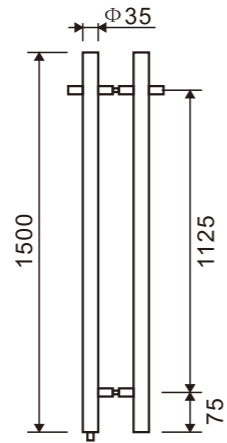

GLASS DOOR LOCKS

HL204
Handle locks

- 1、Material : Stainless steel
- 2、Finishing: Polished, Satin or customer-made