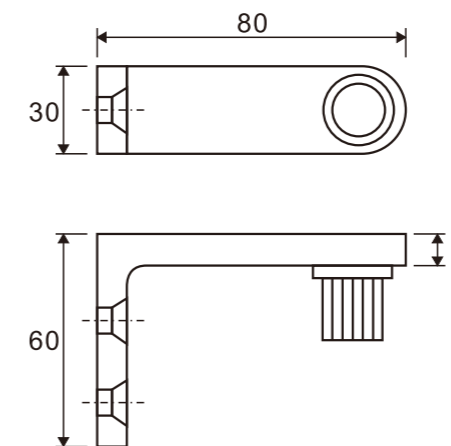

PV003
Pivot

- 1、 Material: Stainless steel 304 or 316
- 2、 Finishing: Polished , Satin