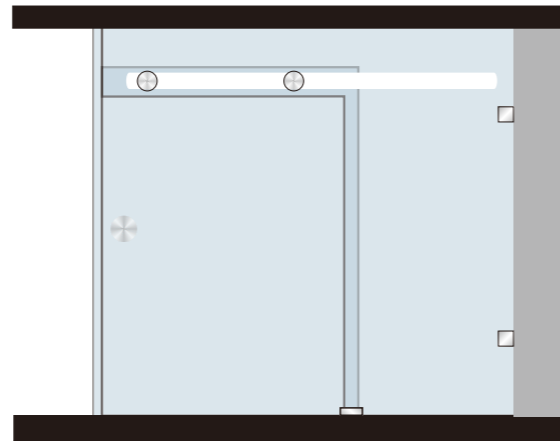

Installation:

Option 4

1. Stopper 2. Sliding roller 3. Pipe
4. Glass to pipe connector 5. pipe connector
6. Sliding door handle 7. Floor guide

*It brings a contemporary new look to the showers or the office. It can be installed on glass partitions or directly to the side of a sufficiently reinforced. Assembly and installation are simple. Their smooth operation and solid stainless steel construction minimizes maintenance issues.