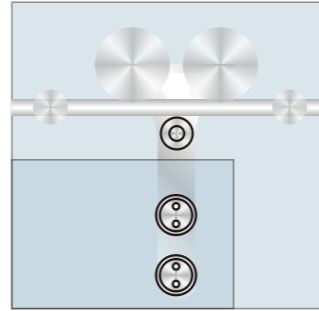

Flat holes (F)

Countersunk holes (C)

Flat holes (F)

SLIDING ROLLER

SD101  
(C/F)

Sliding roller

1. Material:Stainless steel 304
2. Finishing:Polished, Satin
3. Suitable for glass door, for 10/12mm glass
4. Door weight max. 200kg