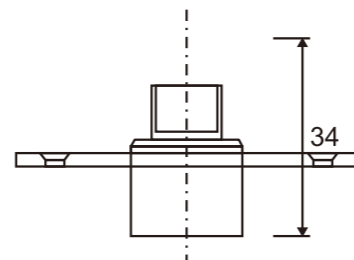

Floor pivot