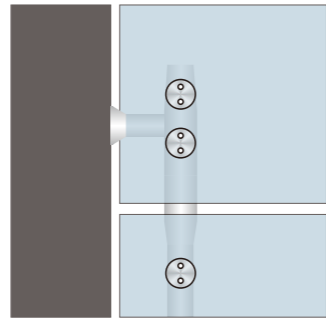

GLASS PIVOT DOOR

PD105  
(C/F)

Top pivot to wall

1. Material:Stainless steel 304
2. Finishing:Polished, Satin
3. Suitable for glass door, for 10/12mm glass

PD106

Top and floor pivot

1. Material:Stainless steel 304
2. Finishing:Polished, Satin
3. Suitable for glass door, for 10/12mm glass