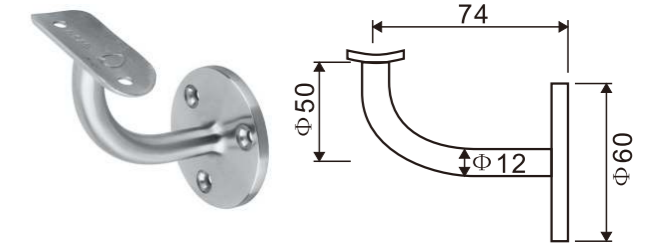

HF503

Handrail connector

1. Material : Stainless steel 304 or 316
2. Finishing: Polished , Satin