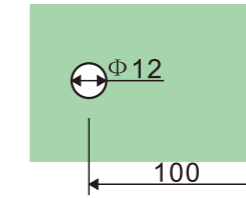

GLASS DOOR HANDLES

DH115
Door handles

1. Material : Stainless steel 304
2. Finishing: Polished, Satin or customer-made