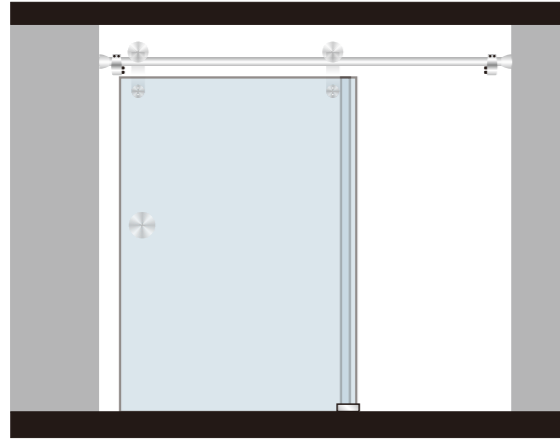

Installation:

Option 1