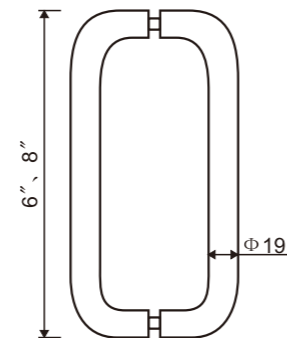

DH703

Door handles

1. Material : SUS304/brass
2. Finishing: Polished, Satin or customer-made