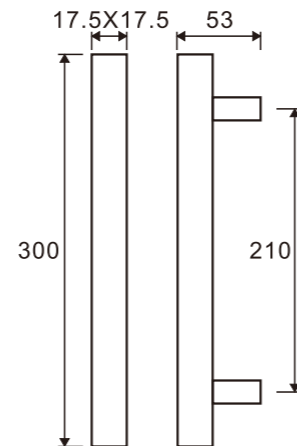

DH102

Door handles

1. Material : Stainless steel 304
2. Finishing: Polished, Satin or customer-made