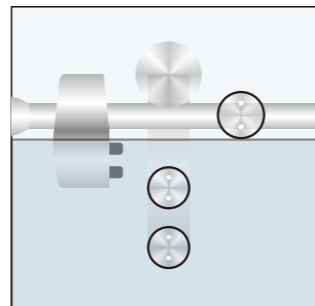

Sliding roller

1. Material:Stainless steel 304
2. Finishing:Polished, Satin
3. Suitable for glass door, for 10/12mm glass
4. Door weight max. 80kg

**SD111  
(C/F)**

Sliding roller

1. Material:Stainless steel 304
2. Finishing:Polished, Satin
3. Suitable for glass door, for 10/12mm glass
4. Door weight max. 100kg