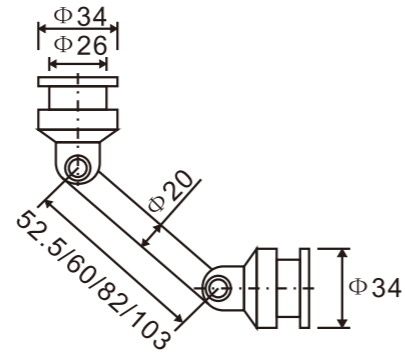

1. Material:Stainless steel 304
2. Finishing:Polished, Satin
3. Suitable for glass door, for 10/12mm glass
4. Size:52.5mm, 60mm, 82mm, 103mm

**PD722  
(C/F)**

Glass to wall connector  
with both sides adjustable