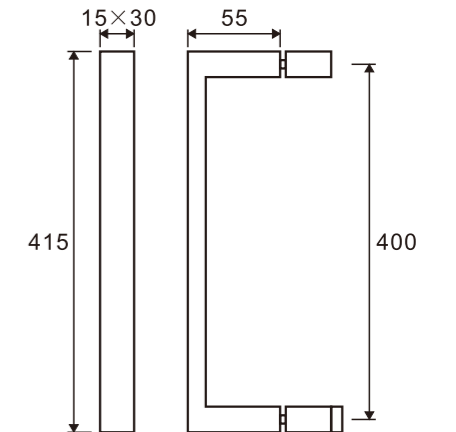

DH603
Door handles

1. Material : Stainless steel 304
2. Finishing: Polished, Satin or customer-made