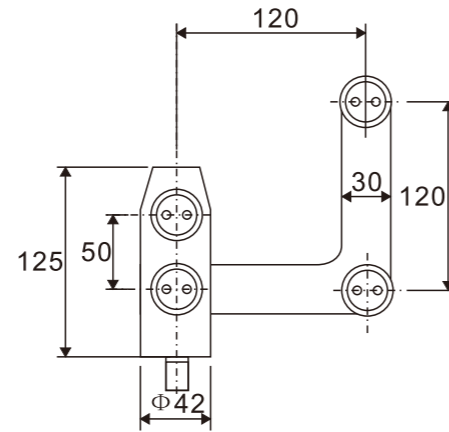

GLASS PIVOT DOOR

Top pivot

1. Material:Stainless steel 304
2. Finishing:Polished, Satin
3. Suitable for glass door, for 10/12mm glass