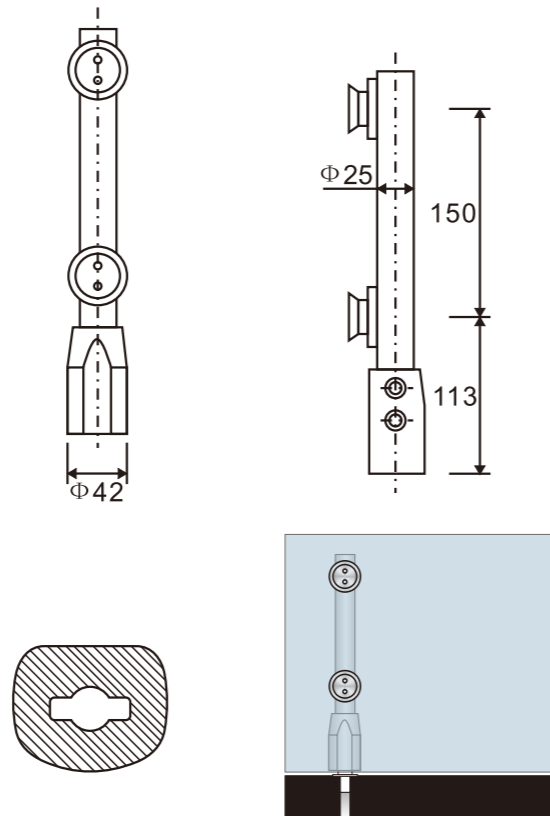

**PD102
(C/F)**

Down pivot

1. Material:Stainless steel 304
2. Finishing:Polished, Satin
3. Suitable for glass door, for 10/12mm glass