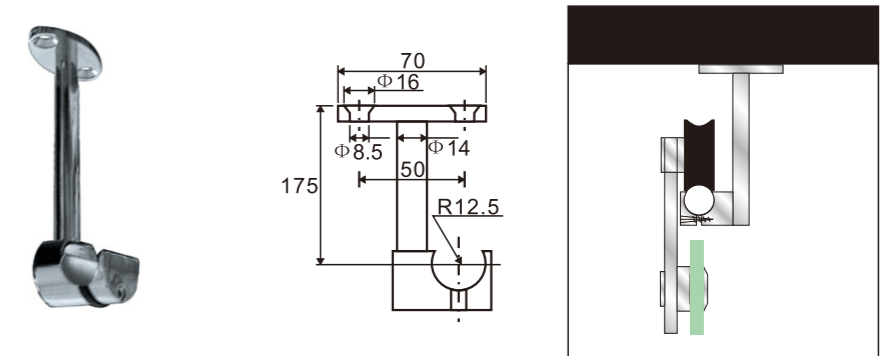

TC105
Connector pipe to ceiling
1. Material: Stainless steel 304
2. Finishing: Polished, Satin