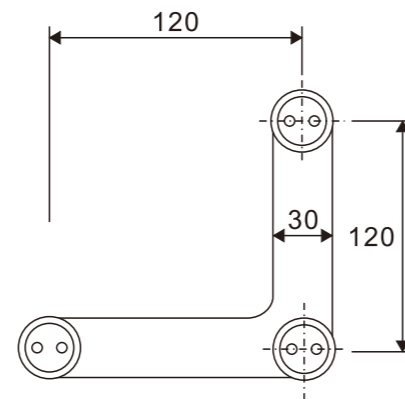

GLASS PIVOT DOOR

**PD204  
(C/F)**

**Three points connector  
with stopper**

- 1. Material:Stainless steel 304
- 2. Finishing:Polished, Satin
- 3. Suitable for glass door, for 10/12mm glass

**PD203  
(C/F)**