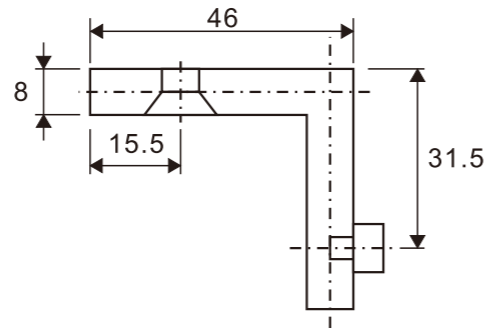

PD602

Door stopper

1. Material: Stainless steel 304
2. Finishing: Polished, Satin