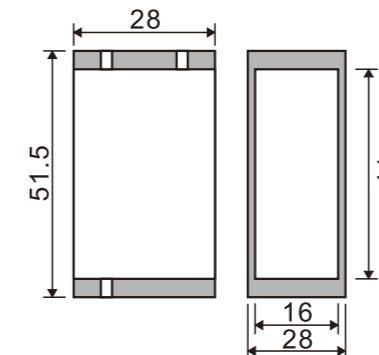

SR508

Pipe to wall connector

1. Material:Stainless steel 304
2. Finishing:Polished, Satin
3. Size: 40*15mm