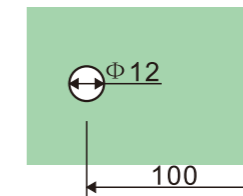

DH603
Door handles

1. Material : Stainless steel 304
2. Finishing: Polished, Satin or customer-made