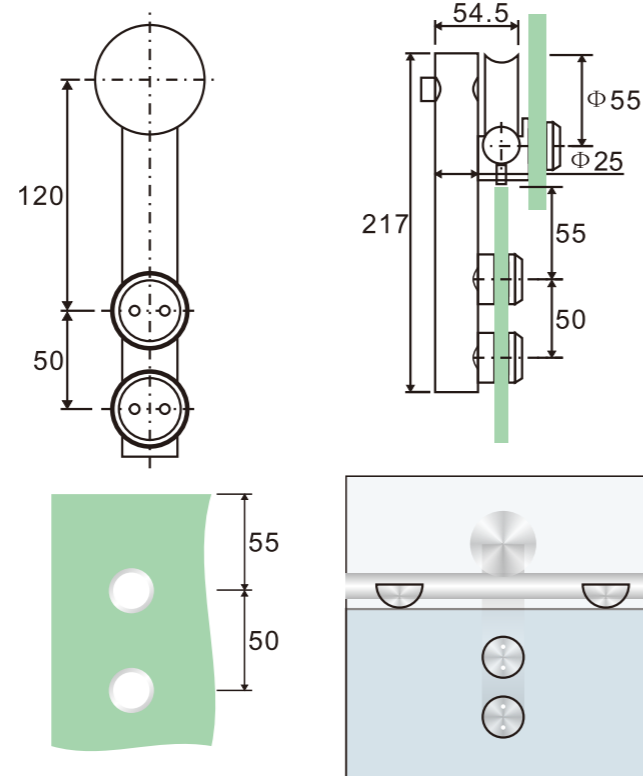

SLIDING ROLLER

SD118
(C/F)