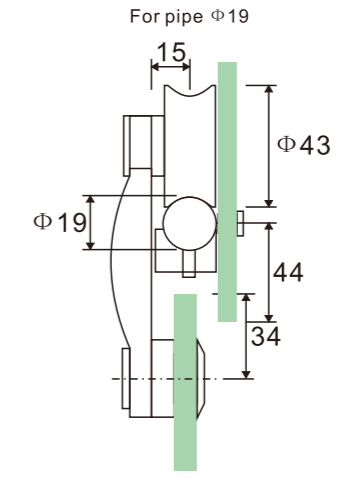

SD104
(C/F)

Sliding roller

1. Material:Stainless steel 304
2. Finishing:Polished, Satin
3. Suitable for glass door, for 10/12mm glass
4. Door weight max. 200kg