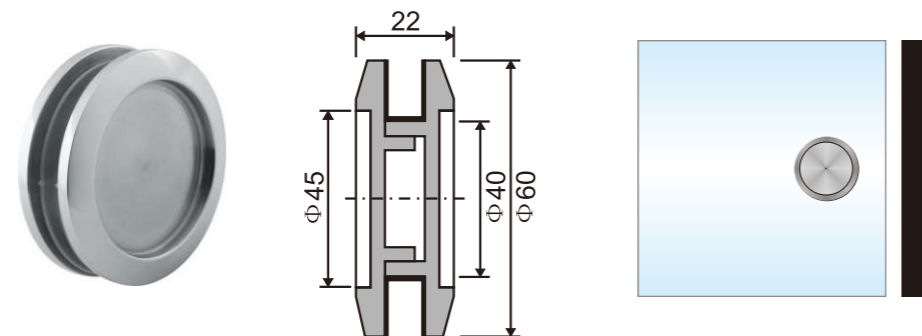

1. **SH104**
   Sliding door handle
1. Material: Stainless steel 304
  2. Finishing: Polished, Satin
  3. Suitable for glass door, for 10/12mm glass