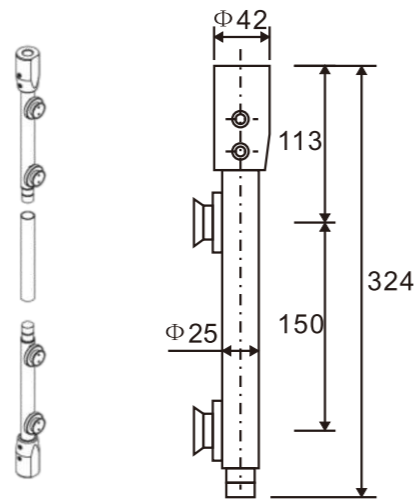

GLASS PIVOT DOOR

PD105  
(C/F)

Top pivot to wall

1. Material:Stainless steel 304
2. Finishing:Polished, Satin
3. Suitable for glass door, for 10/12mm glass

PD106

Top and floor pivot

1. Material:Stainless steel 304
2. Finishing:Polished, Satin
3. Suitable for glass door, for 10/12mm glass