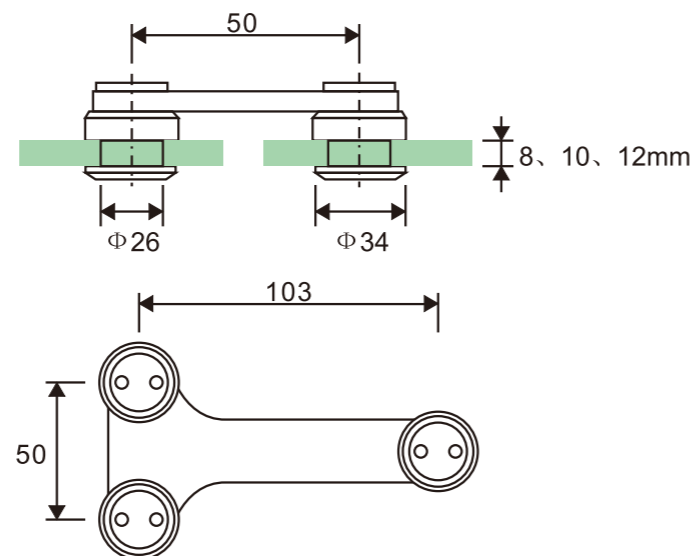

SD203 (C/F)

Three points connectors

1. Material:Stainless steel 304
2. Finishing:Polished, Satin
3. Suitable for glass door, for 8/10/12mm glass