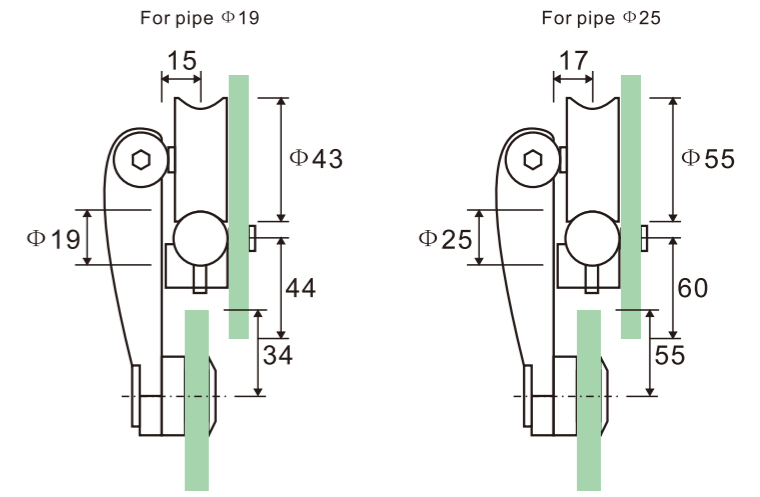

SD117
(C/F)