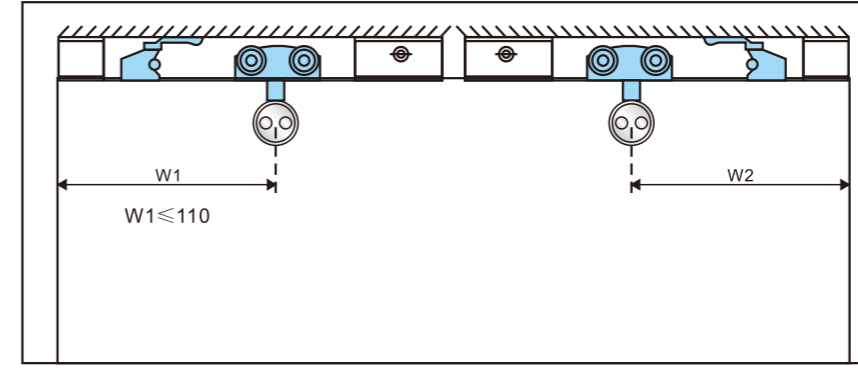

1. **SR919**
   Door stopper
1. Material: Plastic
  2. Finishing: Black

1. **SR920**
   Door stopper
1. Material: Stainless steel 304
  2. Finishing: Polished, Satin
  3. Pipe size: 10*40

1. **SR921**
   Door stopper
1. Material: Stainless steel 304
  2. Finishing: Polished, Satin
  3. Pipe size: 10*30

1. **SR922**
   Door stopper
1. Material: Stainless steel 304
  2. Finishing: Polished, Satin
  3. Suitable for glass door, for 10/12mm glass
  4. Pipe size: 10*40

1. **SR930**
   Door stopper
1. Material: Stainless steel 304
  2. Finishing: Polished, Satin

1. **SR941**
   Door stopper
1. Material: Plastic
  2. Finishing: White

1. **SR942**
   Door stopper
1. Material: Plastic
  2. Finishing: Black

1. **SD131**
   Roller for AL.channel
1. Material: Stainless steel 304
  2. Finishing: Polished, Satin
  3. Suitable for glass door, for 8/10/12mm glass

1. **ST111**
   U Channel