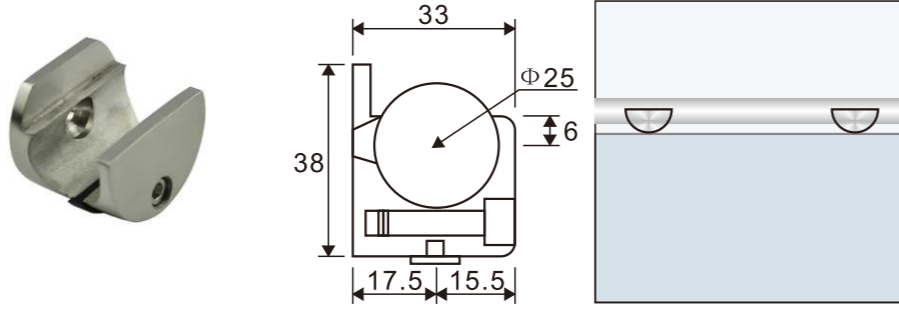

WALL FIXING CONNECTOR

TC101
Connector pipe to wall
1. Material: SUS304
2. Finish: Polished or Satin