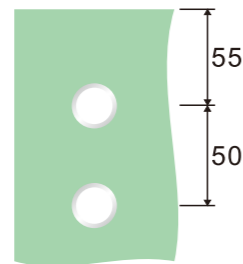

Sliding roller

1. Material:Stainless steel 304
2. Finishing:Polished, Satin
3. Suitable for glass door, for 10/12mm glass
4. Door weight max. 100kg
5. Available for pipe Φ25mm or Φ19mm