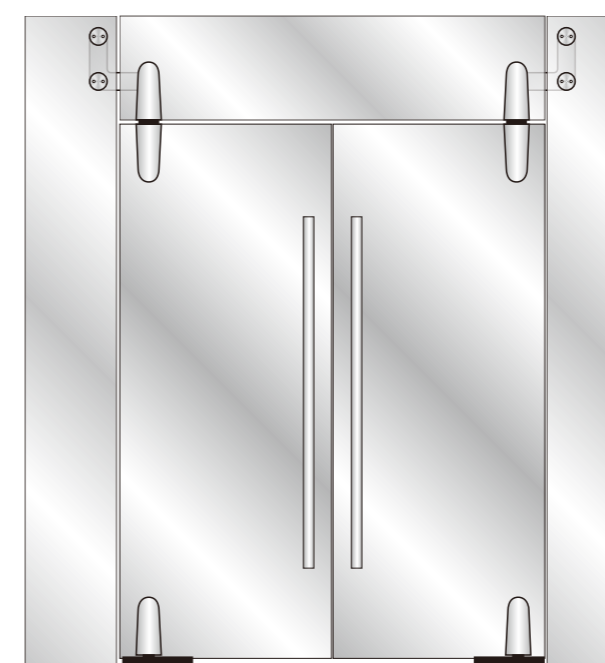

GLASS PIVOT DOOR

Different from the traditional patch fittings design, this pivot door systems extremely highlight the beauty and fashion of stainless steel hardware!

Installation:

Glass Pivot Door Series

Option 3