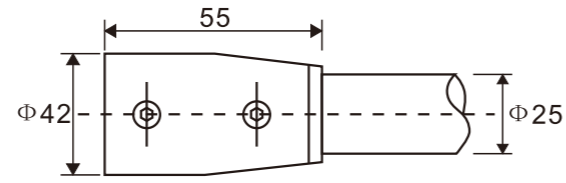

TC110

Connector pipe to wall

1. Material: SUS304
2. Finish: Polished or Satin