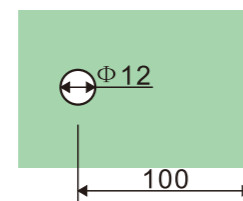

GLASS DOOR HANDLES

**DH801**

**Door handles**

- 1. Material : Stainless steel 304
- 2. Finishing: Polished, Satin or customer-made
- 3. Size:  $\Phi 19 \times 171 \times 476$ mm  
 $\Phi 25 \times 300 \times 500$ mm