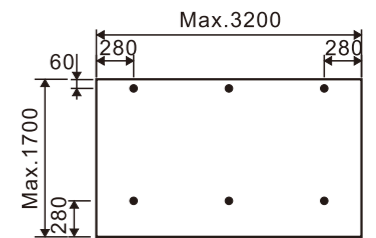

GLASS CANOPY