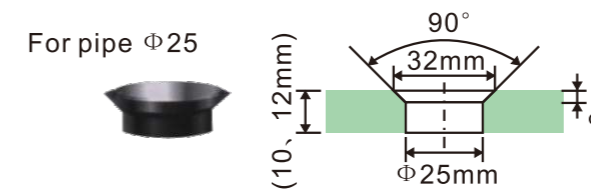

As for sliding door roller which is suitable for track Diameter 25mm.the glass opening hole dimension is:

Stainless steel 304 tube

ST101

Stainless steel 304 rod

ST101-1

Φ 19 or Φ 25

Dia	Thickness(mm)
Φ25	2.0
Φ25	2.5
Φ19	1.2

ST102

10X30X1.0mm  
15X40X1.2mm

ST103

19X34X1.2mm

The cap we have two kinds,one is flat hole,the other is countersunk hole,the inside glass opening hole structure dimension is listed as below:

Countersunk holes (C)