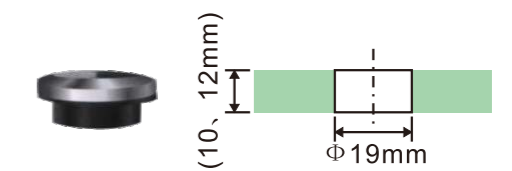

Flat holes (F)