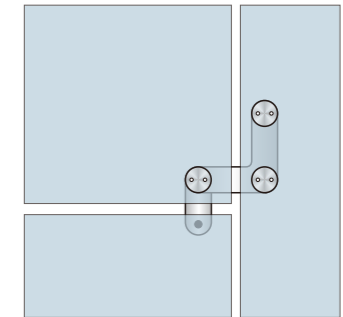

GLASS PIVOT DOOR

**PD204
(C/F)**

**Three points connector
with stopper**

1. Material:Stainless steel 304
2. Finishing:Polished, Satin
3. Suitable for glass door, for 10/12mm glass