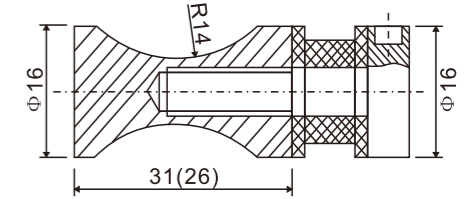

SR802
Anti-dropper

- 1、 Material:Stainless steel 304
- 2、 Finishing:Polished, Satin
- 3、 Suitable for glass door, for 10/12mm glass