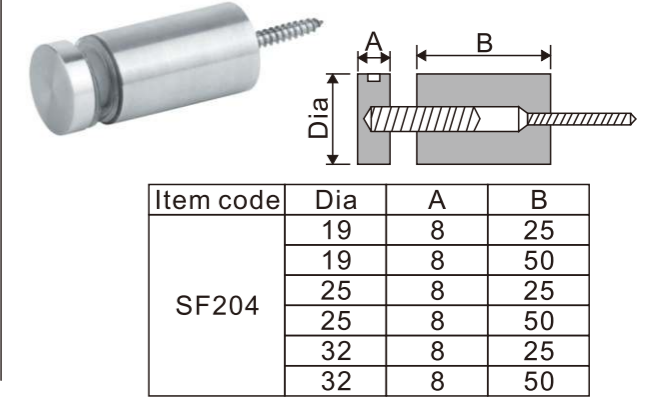

SF204
Standoff

1. Material : Stainless steel 304 or 316
2. Finishing: Polished , Satin