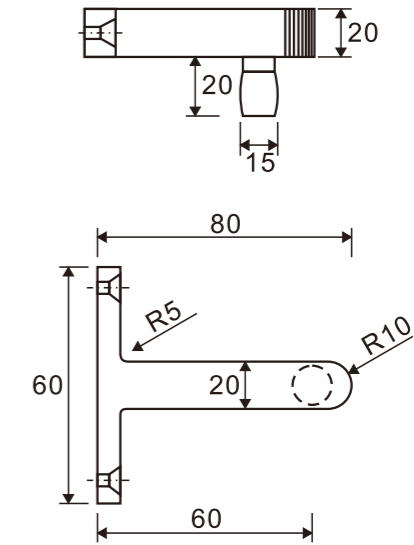

PV002
Pivot

- 1、 Material: Stainless steel 304 or 316
- 2、 Finishing: Polished , Satin