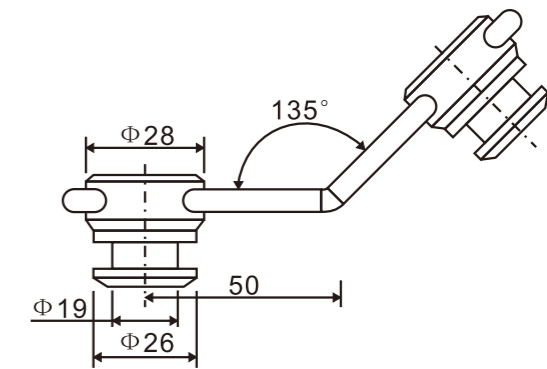

GLASS PIVOT DOOR

**PD751  
(C/F)**

Glass to glass connector 90°

- 1、Material:Stainless steel 304
- 2、Finishing:Polished, Satin
- 3、Suitable for glass door, for 10/12mm glass

**PD752  
(C/F)**

Glass to glass connector 135°