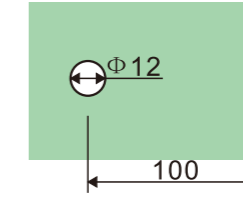

DH110

Door handles

1. Material : Stainless steel 304
2. Finishing: Polished, Satin or customer-made