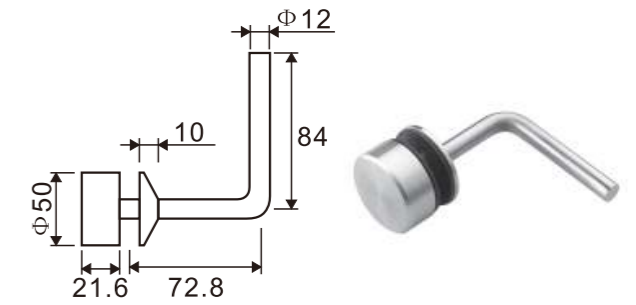

HF202
Handrail connector

1. Material : Stainless steel 304 or 316
2. Finishing: Polished , Satin