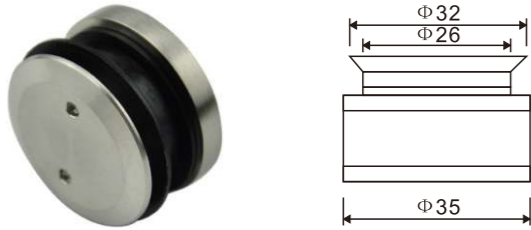

SF101(C/F)
Standoff

1. Material : Stainless steel 304 or 316
2. Finishing: Polished , Satin
3. Not adjustable, height 6mm