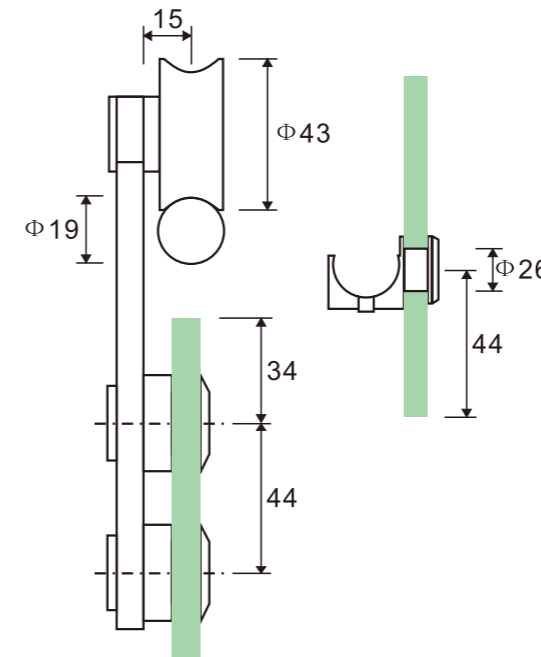

**Technological data:**

Daylight opening	Entry width	Door width	Tube length
910-1010mm	800-900mm	880-980mm	2038mm
1010-1110mm	900-1000mm	980-1080mm	2238mm
1110-1210mm	1000-1100mm	1080-1180mm	2438mm
1210-1310mm	1100-1200mm	1180-1280mm	2638mm

(As required by installation, size  $\geq 55$ mm)

OW=overpanel width

SW=sidelight width

DW=door width

**The distance for clamp fixing for track, wall fixing:**

1. Weight 80kg:max-distance between the clamps=1/2 the width of the door;
2. Weight 80kg-120kg:max-distance between the clamps=1/3 the width of the door;
3. Weight 120kg-150kg:max-distance between the clamps=1/4 the width of the door.

Installation:

Option 1

Option 2

Option 3

Option 4

Option 5

Option 6

As for sliding door roller which is suitable for track Diameter 19mm.the glass opening hole dimension is:

As for sliding door roller which is suitable for track Diameter 25mm.the glass opening hole dimension is:

Stainless steel 304 tube

ST101

Stainless steel 304 rod

ST101-1

Φ 19 or Φ 25

Dia	Thickness(mm)
Φ25	2.0
Φ25	2.5
Φ19	1.2