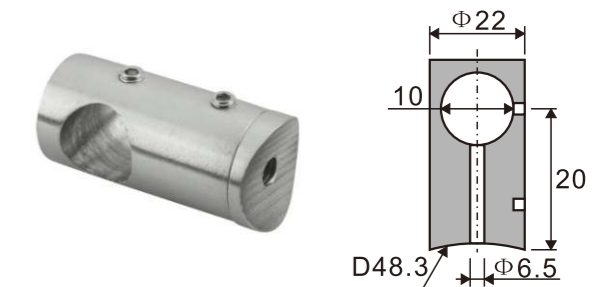

HF606R

Handrail connector

1. Material : Stainless steel 304 or 316
2. Finishing: Polished , Satin