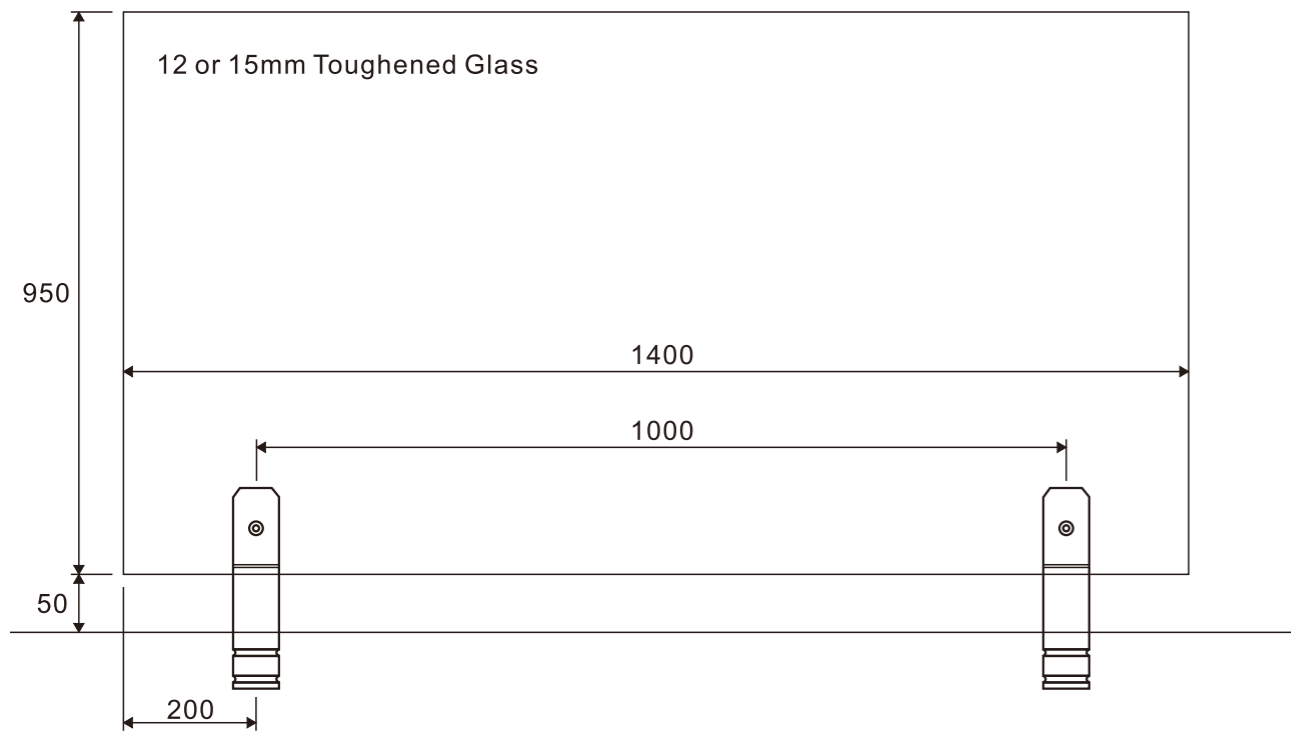

Typical Set - Out

Note

- \*Pool fencing 1000 Max Centres, Not recommended for Balustrading
- \*This is a typical panel detail only and reference should be made to the relevant codes, wind loadings, use areas etc, for each specific project