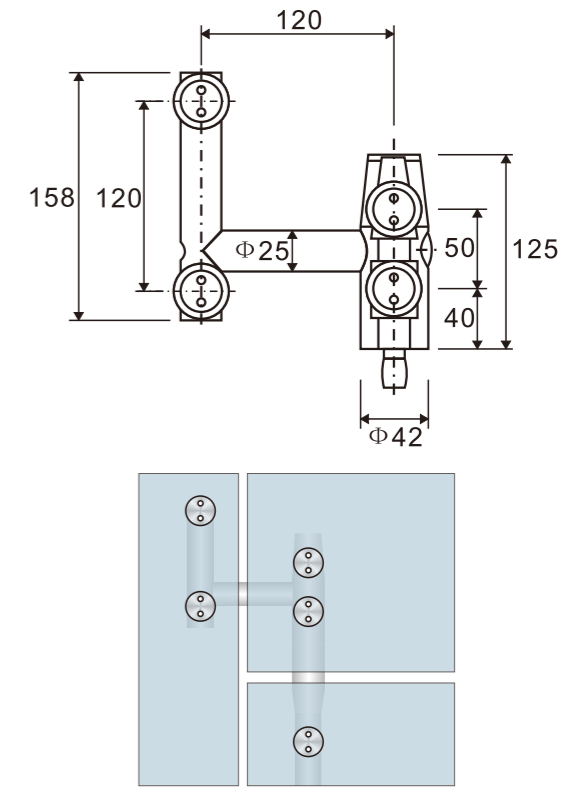

GLASS PIVOT DOOR

**PD103
(C/F)**

Top pivot

1. Material:Stainless steel 304
2. Finishing:Polished, Satin
3. Suitable for glass door, for 10/12mm glass