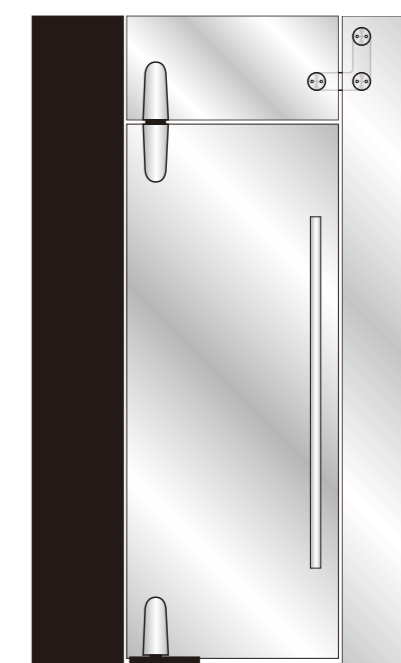

## Glass Pivot Door Series

Option 1

Option 2

Option 3

Option 4

GLASS PIVOT DOOR

**PD101  
(C/F)**

**UP pivot**