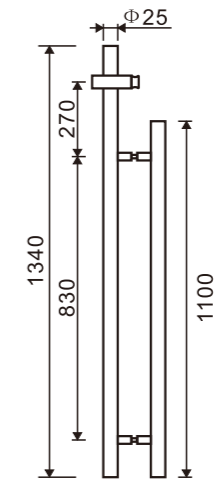

HL202

Handle locks

- 1、Material : Stainless steel
- 2、Finishing: Polished, Satin or customer-made