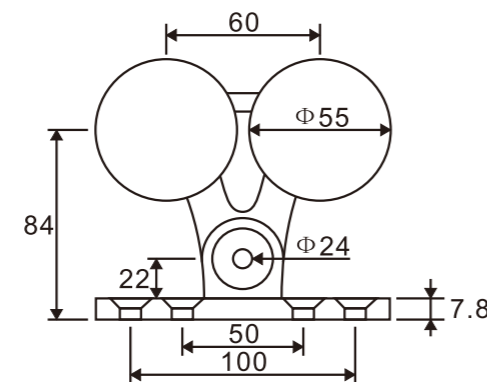

1. Material: SUS304
2. Finish: Polished or Satin
3. Door weight max 300kg