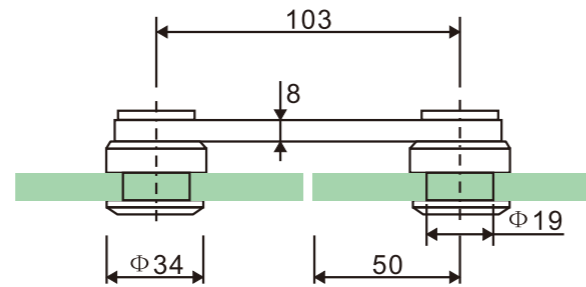

SD201 (C/F)

Vertical connector

1. Material:Stainless steel 304
2. Finishing:Polished, Satin
3. Suitable for glass door, for 8/10/12mm glass