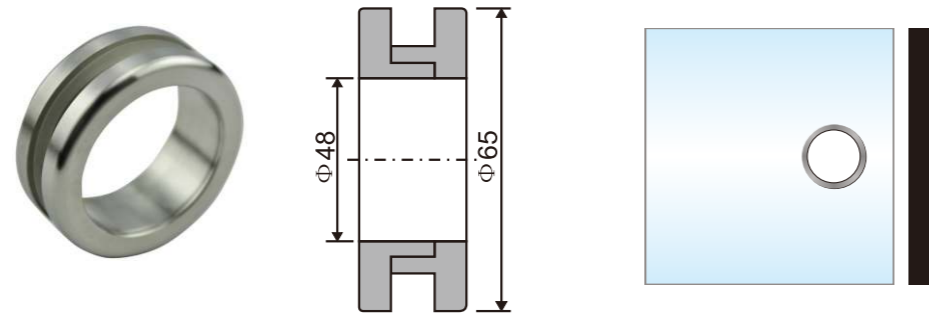

1. **SH102**
   Sliding door handle
1. Material: Stainless steel 304
  2. Finishing: Polished, Satin
  3. Suitable for glass door, for 10/12mm glass