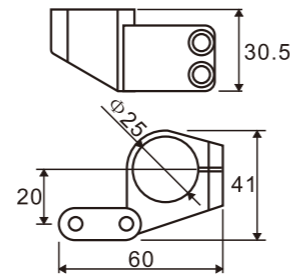

SR913R

Door stopper

- 1、Material:Stainless steel 304
- 2、Finishing:Polished, Satin