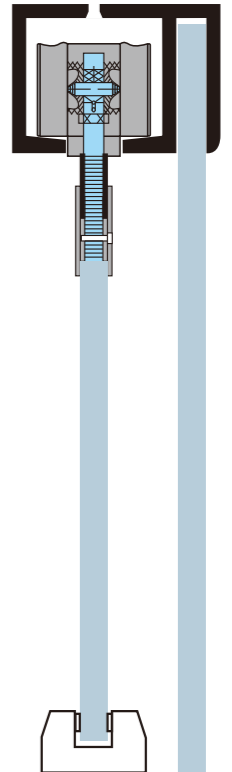

ST110-2

H	W	T
15	15	1
15	12	1
15	10	1

Material: Stainless steel 304

SLIDING DOOR U CHANNEL

ST111  
U Channel

ST112  
U Channel

ST113  
U Channel

SLIDING DOOR U CHANNEL