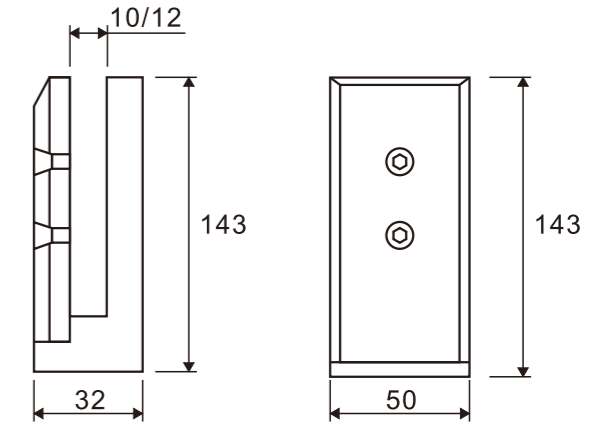

SP306 Spigots

- 1、Material: Stainless steel 304 or 316
- 2、Finishing: Polished , Satin