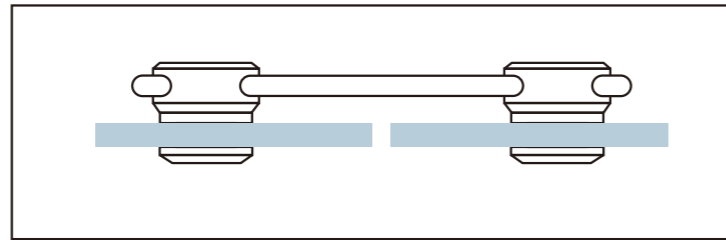

GLASS PIVOT DOOR

**PD753
(C/F)**

Glass to glass connector 180°
1、Material:Stainless steel 304
2、Finishing:Polished, Satin
3、Suitable for glass door, for 10/12mm glass