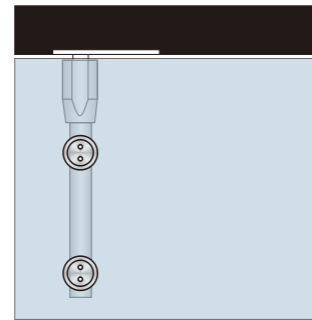

**PD501**

**Top pin pivot**

- 1、Material:Stainless steel 304
- 2、Finishing:Polished, Satin

GLASS PIVOT DOOR

**PD502**  
(C/F)

Top pivot

- 1. Material:Stainless steel 304
- 2. Finishing:Polished, Satin

GLASS PIVOT DOOR