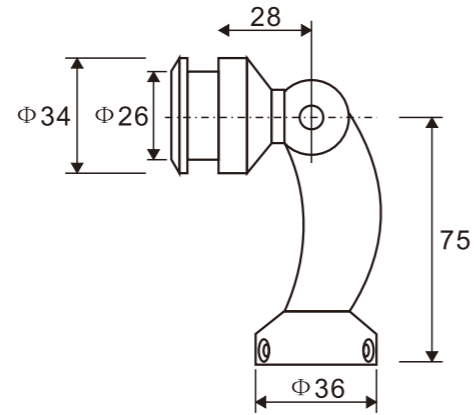

GLASS PIVOT DOOR

**PD741
(C/F)**