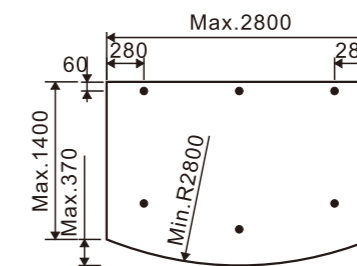

GLASS CANOPY