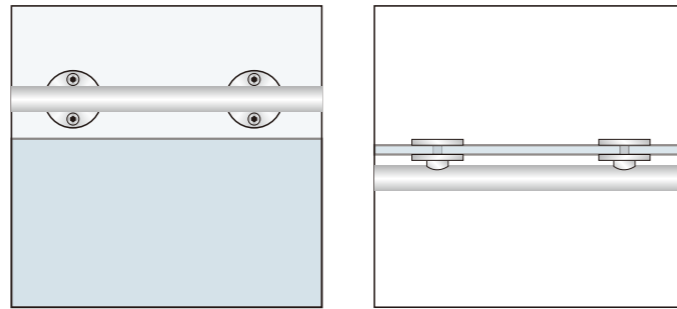

SR401(C/F)

Glass to pipe connector

1. Material:Stainless steel 304
2. Finishing:Polished, Satin
3. Suitable for glass door, for 10/12mm glass

SR405

Glass to pipe connector

1. Material:Stainless steel 304
2. Finishing:Polished, Satin
3. Suitable for glass door, for 10/12mm glass

TC207

Connector glass to pipe

1. Material: SUS304
2. Finish: Polished or Satin