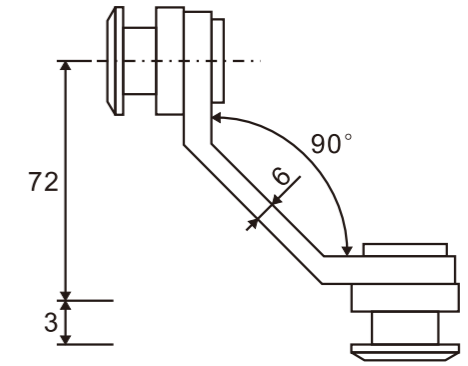

GLASS PIVOT DOOR

**PD762
(C/F)**

Glass to glass connector 90°
1、Material:Stainless steel 304
2、Finishing:Polished, Satin
3、Suitable for glass door, for 10/12mm glass