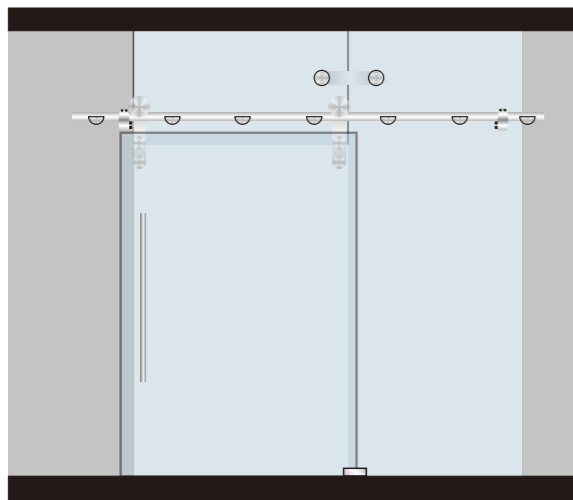

Installation:

Option 1

Option 2

Option 3

Option 4

Option 5

Option 6

As for sliding door roller which is suitable for track Diameter 19mm.the glass opening hole dimension is: