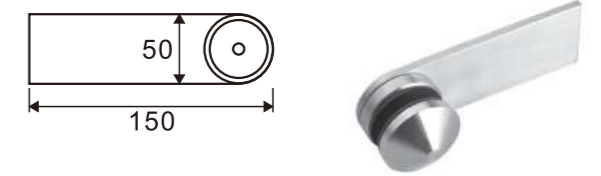

HF102
Handrail connector

1. Material : Stainless steel 304 or 316
2. Finishing: Polished , Satin