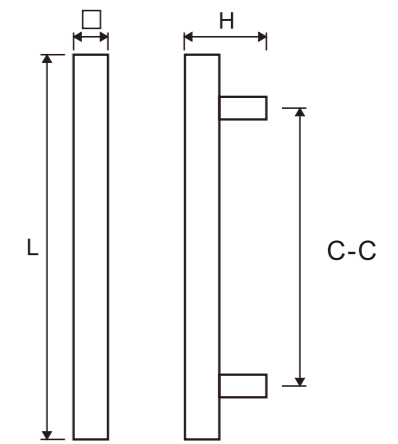

1. Material : Stainless steel 304
2. Finishing: Polished, Satin or customer-made

NO	□	L	C-C	H
804A	25*25	235	210	42
804B	17*25	180	150	25

GLASS DOOR HANDLES

**DH103**

**Door handles**

1. Material : Stainless steel 304
2. Finishing: Polished, Satin or customer-made