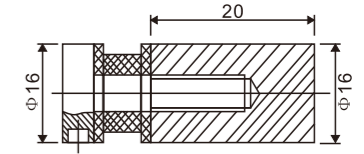

SR801
Anti-dropper

- 1、 Material:Stainless steel 304
- 2、 Finishing:Polished, Satin
- 3、 Suitable for glass door, for 10/12mm glass