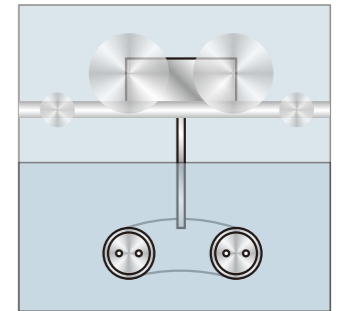

Flat holes (F)

Countersunk holes (C)

Flat holes (F)

SLIDING ROLLER

SD101  
(C/F)

Sliding roller

1. Material:Stainless steel 304
2. Finishing:Polished, Satin
3. Suitable for glass door, for 10/12mm glass
4. Door weight max. 200kg

SLIDING ROLLER

SD103  
(C/F)

Sliding roller

1. Material:Stainless steel 304
2. Finishing:Polished, Satin
3. Suitable for glass door, for 10/12mm glass
4. Door weight max. 200kg

SD102  
(C/F)

Sliding roller

1. Material:Stainless steel 304
2. Finishing:Polished, Satin
3. Suitable for glass door, for 10/12mm glass
4. Door weight max. 200kg

SD104  
(C/F)

Sliding roller

1. Material:Stainless steel 304
2. Finishing:Polished, Satin
3. Suitable for glass door, for 10/12mm glass
4. Door weight max. 200kg