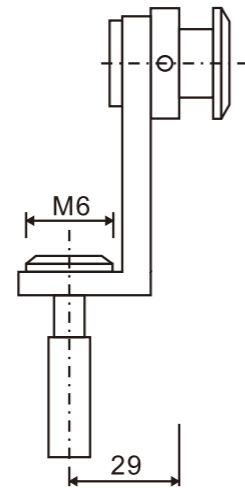

**PD761
(C/F)**

Glass to wall connector
1、Material:Stainless steel 304
2、Finishing:Polished, Satin
3、Suitable for glass door, for 10/12mm glass