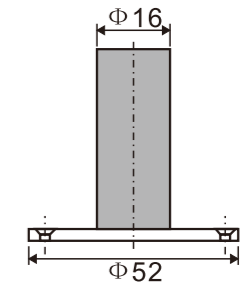

SR501

Pipe to wall connector

1. Material:Stainless steel 304
2. Finishing:Polished, Satin