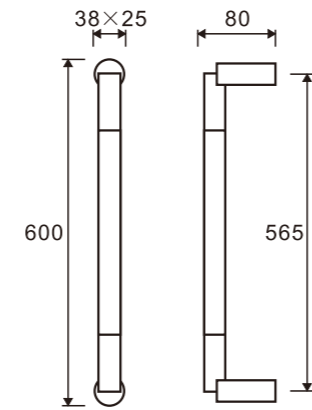

DH108

Door handles

1. Material : Stainless steel + wood
2. Finishing: Polished, Satin or customer-made