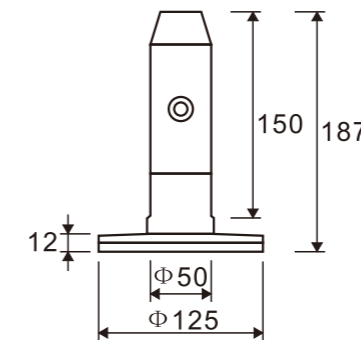

SP203 Spigots

1. Material: Stainless steel 304 or 316
2. Finishing: Polished, Satin