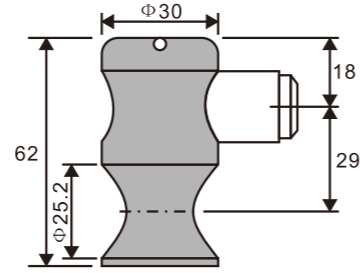

SLIDING DOOR STOPPER

SR912

Door stopper

- 1、Material:Stainless steel 304
- 2、Finishing:Polished, Satin