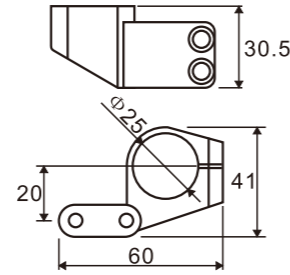

SR913L

Door stopper

- 1、Material:Stainless steel 304
- 2、Finishing:Polished, Satin