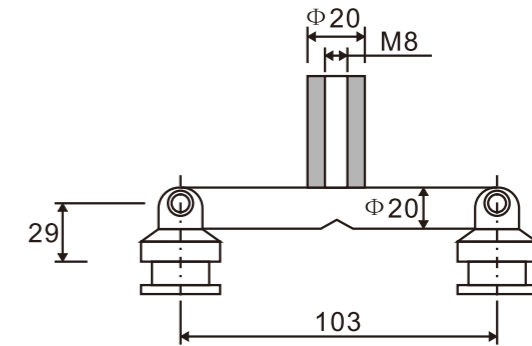

**PD731
(C/F)**

Glass to glass connector

1. Material:Stainless steel 304
2. Finishing:Polished, Satin
3. Suitable for glass door, for 10/12mm glass