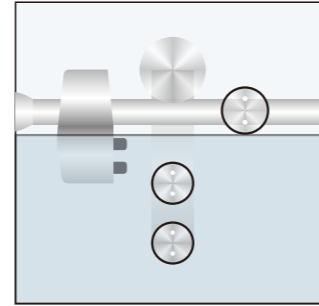

**SD113  
(C/F)**

Sliding roller

1. Material:Stainless steel 304
2. Finishing:Polished, Satin
3. Suitable for glass door, for 10/12mm glass
4. Door weight max. 100kg

SD114  
(C/F)

Sliding roller

1. Material:Stainless steel 304
2. Finishing:Polished, Satin
3. Suitable for glass door, for 10/12mm glass
4. Door weight max. 80kg