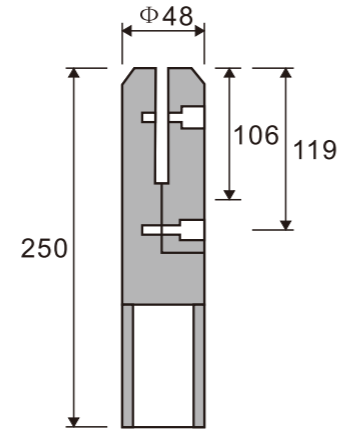

SP102 Spigots

1. Material: Stainless steel 304 or 316
2. Finishing: Polished, Satin