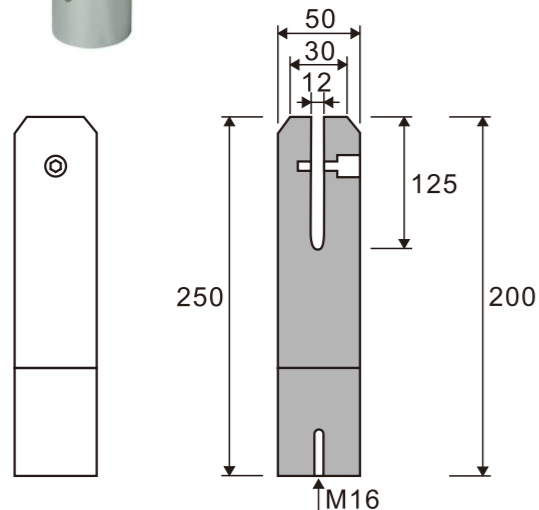

SP103 Spigots

1. Material: Stainless steel 304 or 316
2. Finishing: Polished, Satin