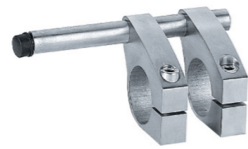

SR914

Door stopper

- 1、Material:Stainless steel 304
- 2、Finishing:Polished, Satin