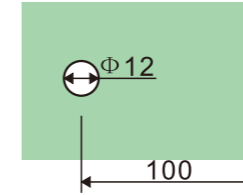

GLASS DOOR LOCKS

HL201

Handle locks

- 1、Material : Stainless steel
- 2、Finishing: Polished, Satin or customer-made