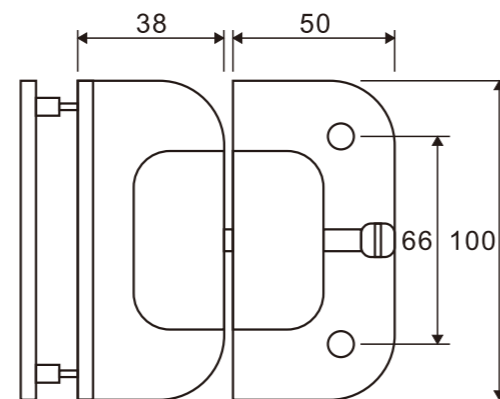

PL104
Latch

- 1、 Material: Stainless steel 304 or 316
- 2、 Finishing: Polished , Satin