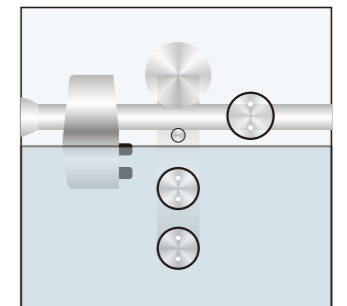

SLIDING ROLLER

**SD105  
(C/F)**

Sliding roller

1. Material:Stainless steel 304
2. Finishing:Polished, Satin
3. Suitable for glass door, for 10/12mm glass
4. Door weight max. 200kg

SLIDING ROLLER

**SD112  
(C/F)**

Sliding roller

1. Material:Stainless steel 304
2. Finishing:Polished, Satin
3. Suitable for glass door, for 10/12mm glass
4. Door weight max. 80kg

**SD111  
(C/F)**

Sliding roller

1. Material:Stainless steel 304
2. Finishing:Polished, Satin
3. Suitable for glass door, for 10/12mm glass
4. Door weight max. 100kg

**SD113  
(C/F)**

Sliding roller

1. Material:Stainless steel 304
2. Finishing:Polished, Satin
3. Suitable for glass door, for 10/12mm glass
4. Door weight max. 100kg

SD114  
(C/F)

Sliding roller

1. Material:Stainless steel 304
2. Finishing:Polished, Satin
3. Suitable for glass door, for 10/12mm glass
4. Door weight max. 80kg