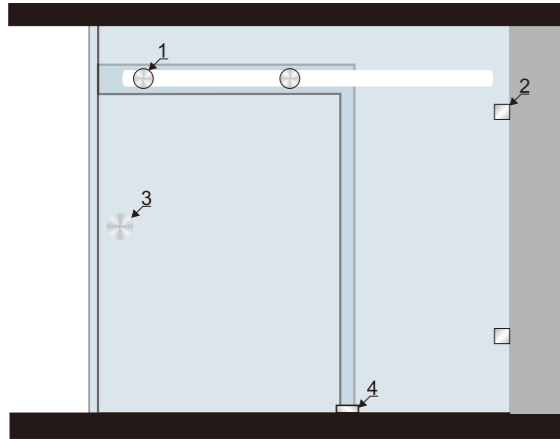

High quality materials in stainless steel 304.

Modern design and easy opening.

Can sliding on glass or tube

8/10 mm clear tempered glass.

Dimensions : 1500(width) x 2000(height) mm

SLIDING SET 3