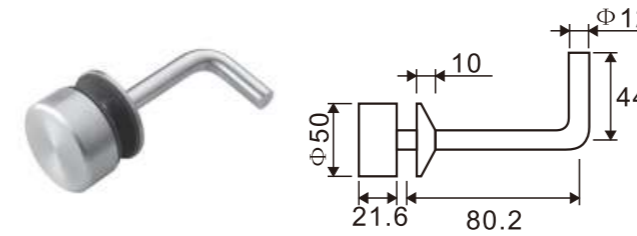

HF201
Handrail connector

1. Material : Stainless steel 304 or 316
2. Finishing: Polished , Satin