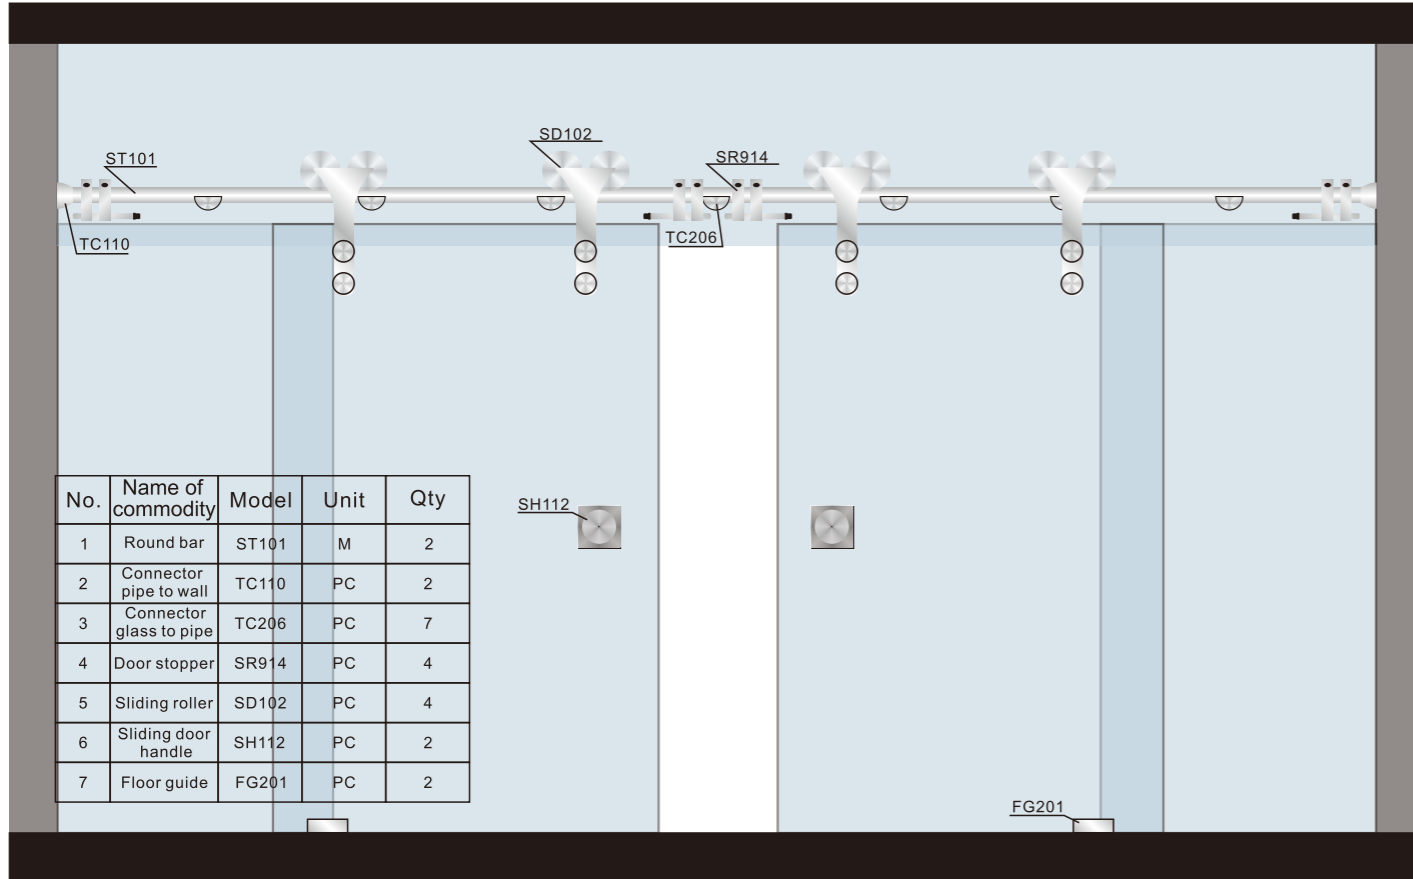

SLIDING ROLLER

Sliding door systems 1

SD119

Sliding roller

1. Material:Stainless steel 304
2. Finishing:Polished, Satin
3. Suitable for glass door, for 10/12mm glass
4. Door weight max. 100kg

Sliding door systems 2