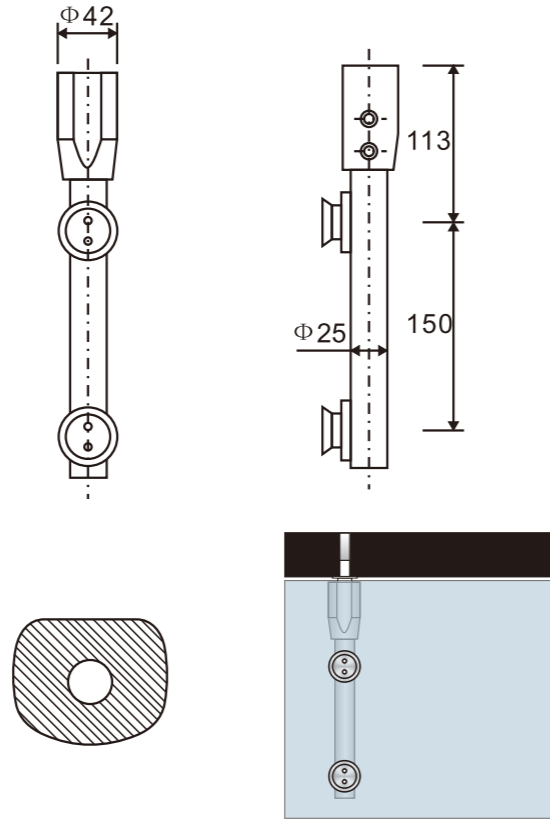

GLASS PIVOT DOOR

**PD101
(C/F)**

UP pivot

1. Material:Stainless steel 304
2. Finishing:Polished, Satin
3. Suitable for glass door, for 10/12mm glass