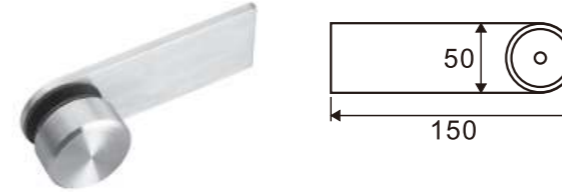

1. Material : Stainless steel 304 or 316
2. Finishing: Polished , Satin

**SF302**  
Standoff

1. Material : Stainless steel 304 or 316
2. Finishing: Polished , Satin

**HF101**  
Handrail connector

1. Material : Stainless steel 304 or 316
2. Finishing: Polished , Satin