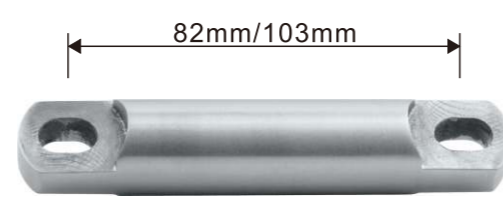

**PD702  
Connecting rod**

- 1、Material:Stainless steel 304
- 2、Finishing:Polished, Satin

**PD711  
(C/F)**

**Glass to wall adjustable connector**

- 1、Material:Stainless steel 304
- 2、Finishing:Polished, Satin
- 3、Suitable for glass door, for 10/12mm glass
- 4、Size:75mm、103mm