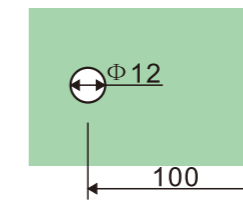

GLASS DOOR HANDLES

DH109

Door handles

1. Material : Stainless steel 304
2. Finishing: Polished, Satin or customer-made

NO	△	L	C-C	H
109A	40	800	500	75
109B	40	1200	800	75