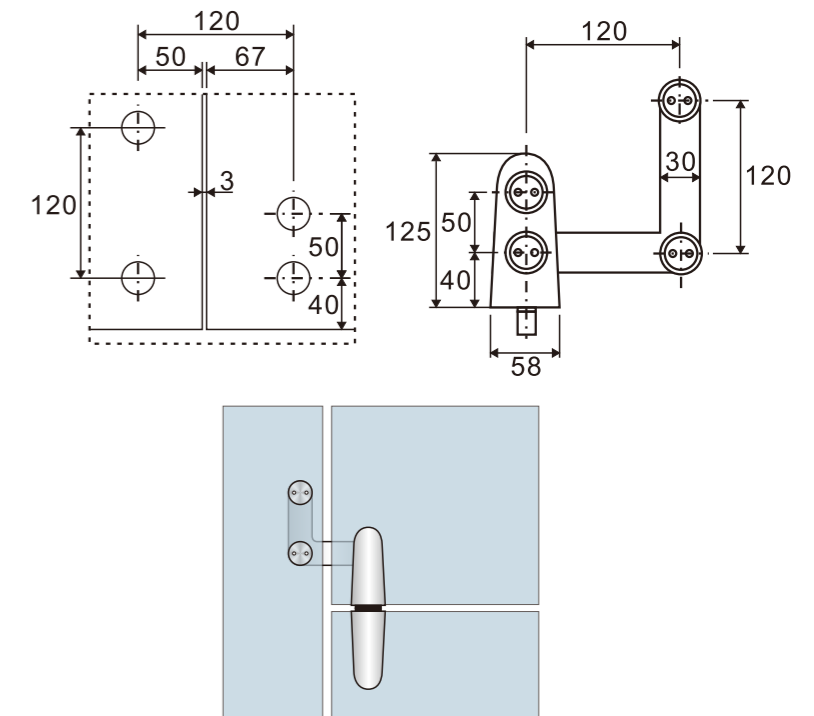

**PD401
(C/F)**

Top pivot

1. Material:Stainless steel 304
2. Finishing:Polished, Satin
3. Suitable for glass door, for 10/12mm glass