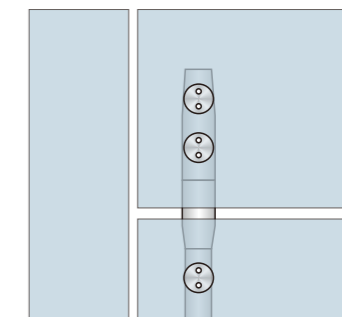

**PD301
(C/F)**

Top pivot

1. Material:Stainless steel 304
2. Finishing:Polished, Satin
3. Suitable for glass door, for 10/12mm glass