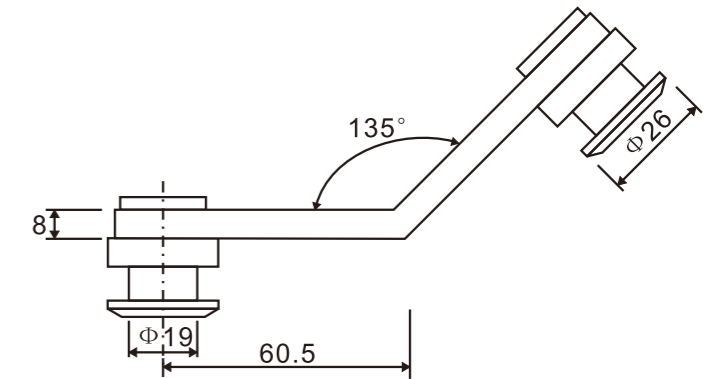

**PD763
(C/F)**

Glass to glass connector 135°
1、Material:Stainless steel 304
2、Finishing:Polished, Satin
3、Suitable for glass door, for 10/12mm glass