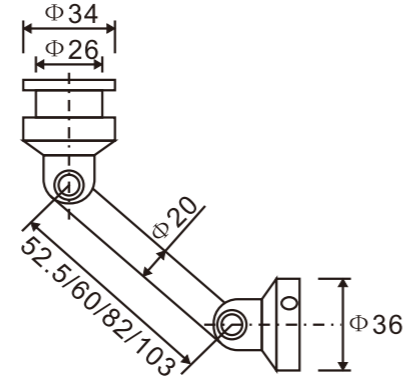

**PD721
(C/F)**

Glass to wall connector
with both sides adjustable

1. Material:Stainless steel 304
2. Finishing:Polished, Satin
3. Suitable for glass door, for 10/12mm glass
4. Size:52.5mm, 60mm, 82mm, 103mm