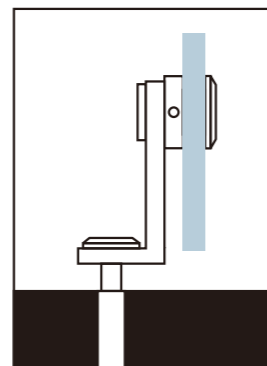

**PD761
(C/F)**

Glass to wall connector
1、Material:Stainless steel 304
2、Finishing:Polished, Satin
3、Suitable for glass door, for 10/12mm glass