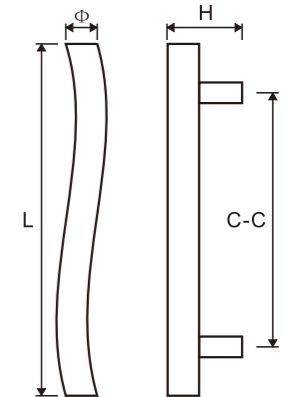

DH116
Door handles

1. Material : Stainless steel 304
2. Finishing: Polished, Satin or customer-made