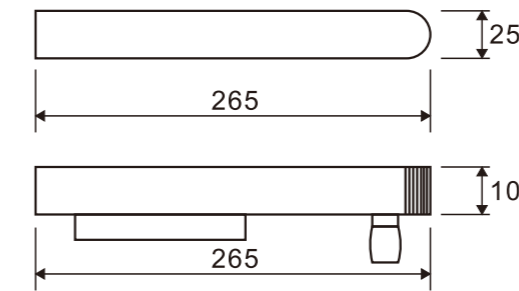

PV001
Pivot

- 1、 Material: Stainless steel 304 or 316
- 2、 Finishing: Polished , Satin