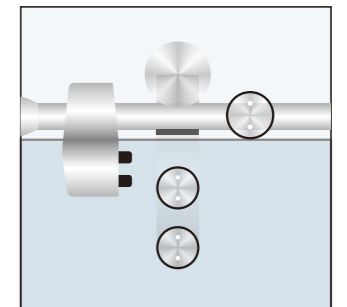

1. Material:Stainless steel 304
2. Finishing:Polished, Satin
3. Suitable for glass door, for 10/12mm glass
4. Door weight max. 200kg

SD104  
(C/F)

Sliding roller

1. Material:Stainless steel 304
2. Finishing:Polished, Satin
3. Suitable for glass door, for 10/12mm glass
4. Door weight max. 200kg

SLIDING ROLLER

**SD105  
(C/F)**

Sliding roller

1. Material:Stainless steel 304
2. Finishing:Polished, Satin
3. Suitable for glass door, for 10/12mm glass
4. Door weight max. 200kg

SLIDING ROLLER

**SD112  
(C/F)**

Sliding roller

1. Material:Stainless steel 304
2. Finishing:Polished, Satin
3. Suitable for glass door, for 10/12mm glass
4. Door weight max. 80kg

**SD111  
(C/F)**

Sliding roller

1. Material:Stainless steel 304
2. Finishing:Polished, Satin
3. Suitable for glass door, for 10/12mm glass
4. Door weight max. 100kg