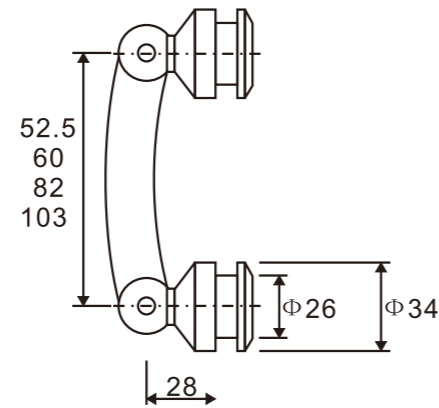

**PD742
(C/F)**