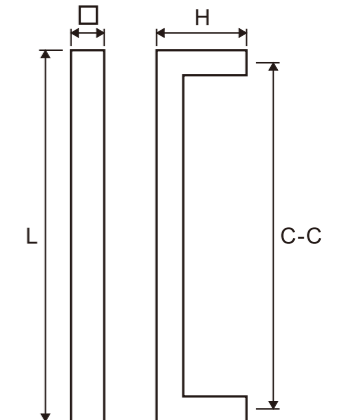

NO	□	L	C-C	H
803A	22*22	225	203	65
803B	19*19	171	152	64
803C	19*19	222	203	64