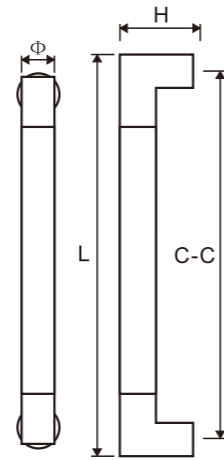

GLASS DOOR HANDLES

DH118

Door handles

- 1、Material : Stainless steel 304
- 2、Finishing: Polished, Satin or customer-made

NO	Φ	L	C-C	H
118A	32	450	418	72
118B	32	600	568	72

DH119

Door handles

- 1、Material : Stainless steel 304
- 2、Finishing: Polished, Satin or customer-made

NO	Φ	L	C-C	H
119A	32	600	300	75
119B	38	800	400	78

DH120

Door handles

- 1、Material : Stainless steel 304
- 2、Finishing: Polished, Satin or customer-made

NO	Φ	L	C-C	H
120A	19	400	300	62
120B	25	450	300	65
120C	32	450	300	72
120D	32	1000	800	72
120E	32	600	400	72
120F	38	800	600	80

GLASS DOOR LOCKS

HL201

Handle locks

- 1、Material : Stainless steel
- 2、Finishing: Polished, Satin or customer-made

HL202

Handle locks

- 1、Material : Stainless steel
- 2、Finishing: Polished, Satin or customer-made

HL203

Handle locks

- 1、Material : Stainless steel
- 2、Finishing: Polished, Satin or customer-made