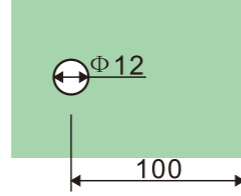

GLASS DOOR HANDLES

DH501
Door handles

1. Material : Stainless steel 304
2. Finishing: Polished, Satin or customer-made