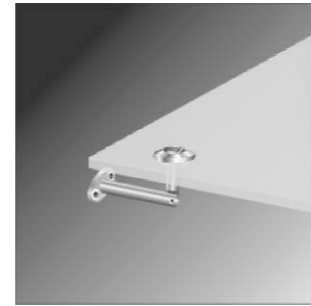

GLASS CANOPY

GC103

Glass to wall connector

- 1、 Material : Stainless steel 304 or 316
- 2、 Finishing: Polished , Satin