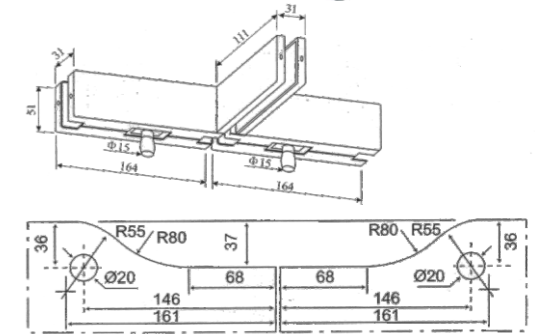

PFD-21

Material: Cover: SUS304
Inside: Zinc alloy/Al. alloy
Finishing: Polished , Satin