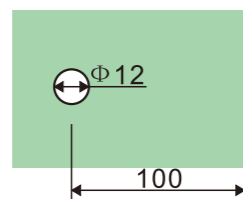

DH102

Door handles

1. Material : Stainless steel 304
2. Finishing: Polished, Satin or customer-made