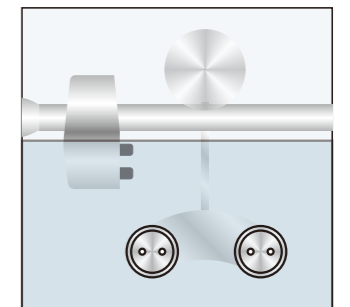

Sliding roller

1. Material:Stainless steel 304
2. Finishing:Polished, Satin
3. Suitable for glass door, for 10/12mm glass
4. Door weight max. 100kg
5. Available for pipe Φ25mm or Φ19mm

SD117  
(C/F)

Sliding roller

1. Material:Stainless steel 304
2. Finishing:Polished, Satin
3. Suitable for glass door, for 10/12mm glass
4. Door weight max. 100kg

SLIDING ROLLER

SD118  
(C/F)

Sliding roller

1. Material:Stainless steel 304
2. Finishing:Polished, Satin
3. Suitable for glass door, for 10/12mm glass
4. Door weight max. 100kg