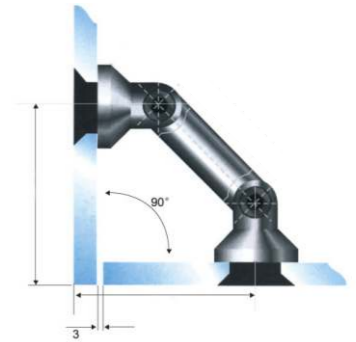

PD602

Door stopper

1. Material: Stainless steel 304
2. Finishing: Polished, Satin

PD001

Installation tool

Use: the tool for installing and backout glass connection

PD721, 722, 730 connecting rod size and angle:
(Din. In mm for 10mm glass. For other glass thickness please adapt accordingly)

Angle	Length of Connecting Rod and in mm			
	52.5	60	82	103
90°	A/B	A/B	A/B	A/B
95°	75	80	96	
100°	70	75	90	
105°	66	71	85	
110°	62	67	81	
115°	59	63	77	
120°	55	60	73	
125°	52	56	69	
130°	49	54	66	
135°	47	51	63	
180°	44	48	60	50

The following fittings offer great flexibility in the positioning and connecting of glass sheets to each other, or the floor, ceiling, walls- wherever you want Building tolerances can be compensated for by means of a variety of adjustment options.

• Components and assembly of the wall fixing

For glass/glass corner connectors for 10mm and 12mm thick toughened glass.