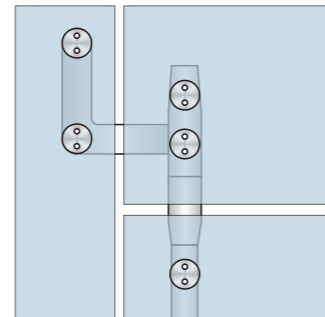

GLASS PIVOT DOOR

**PD202
(C/F)**

Top pivot

1. Material:Stainless steel 304
2. Finishing:Polished, Satin
3. Suitable for glass door, for 10/12mm glass