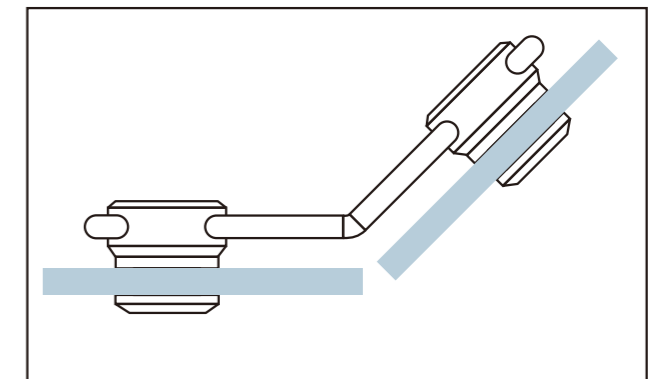

Glass to glass connector 135°

- 1、Material:Stainless steel 304
- 2、Finishing:Polished, Satin
- 3、Suitable for glass door, for 10/12mm glass