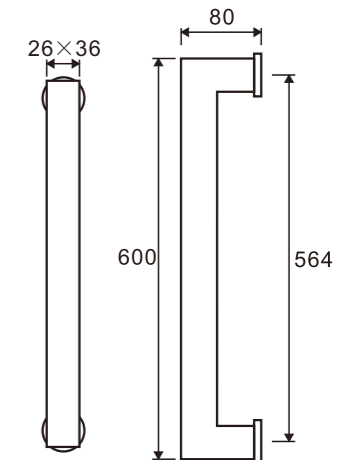

DH105

Door handles

1. Material : Stainless steel 304
2. Finishing: Polished, Satin or customer-made