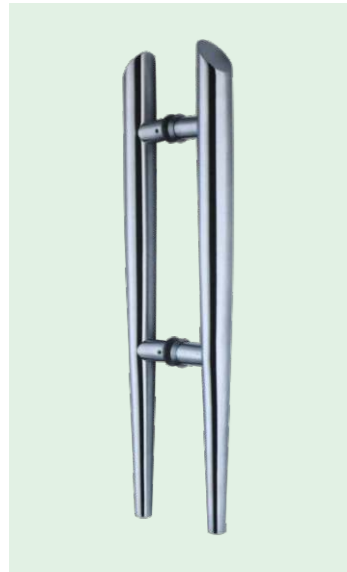

GLASS DOOR HANDLES

DH112
Door handles

1. Material : Stainless steel 304
2. Finishing: Polished, Satin or customer-made

NO	Φ	L	C-C	H
112A	38	530	250	80
112B	38	420	180	80