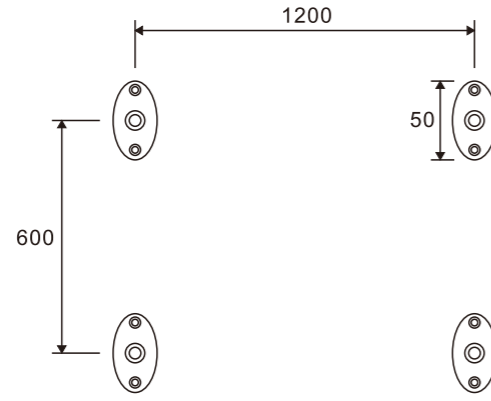

Single Panel