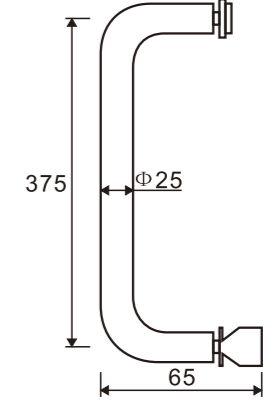

GLASS DOOR HANDLES

DH601
Door handles

1. Material : Stainless steel 304
2. Finishing: Polished, Satin or customer-made