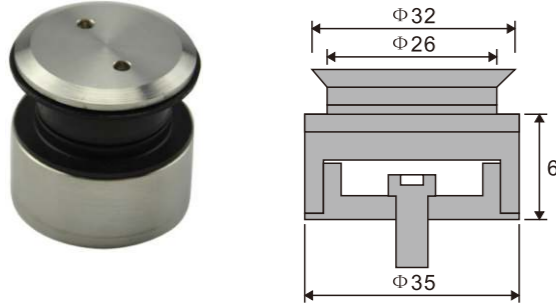

SF103(C/F)
Standoff

1. Material : Stainless steel 304 or 316
2. Finishing: Polished , Satin
3. Adjustable 14-18mm