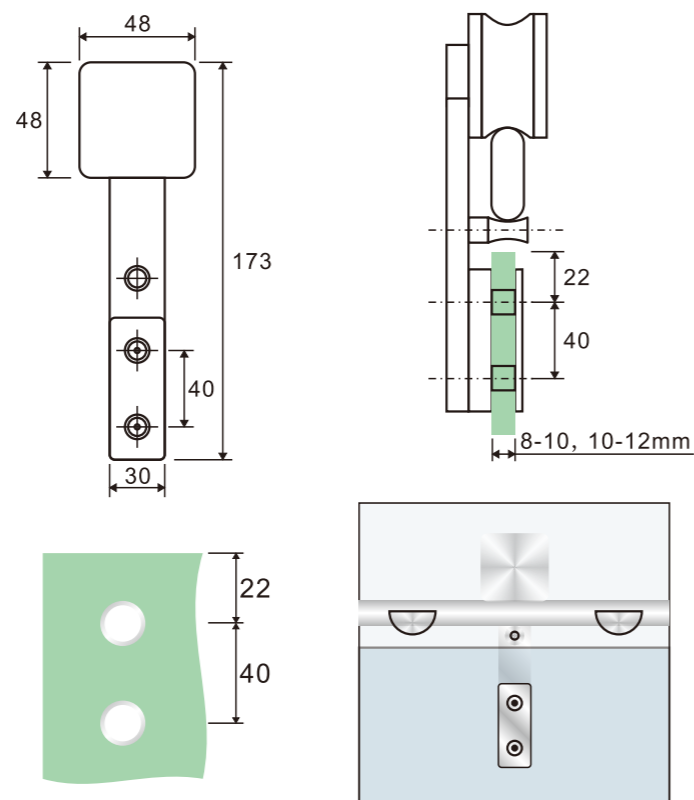

SD119

Sliding roller

1. Material:Stainless steel 304
2. Finishing:Polished, Satin
3. Suitable for glass door, for 10/12mm glass
4. Door weight max. 100kg