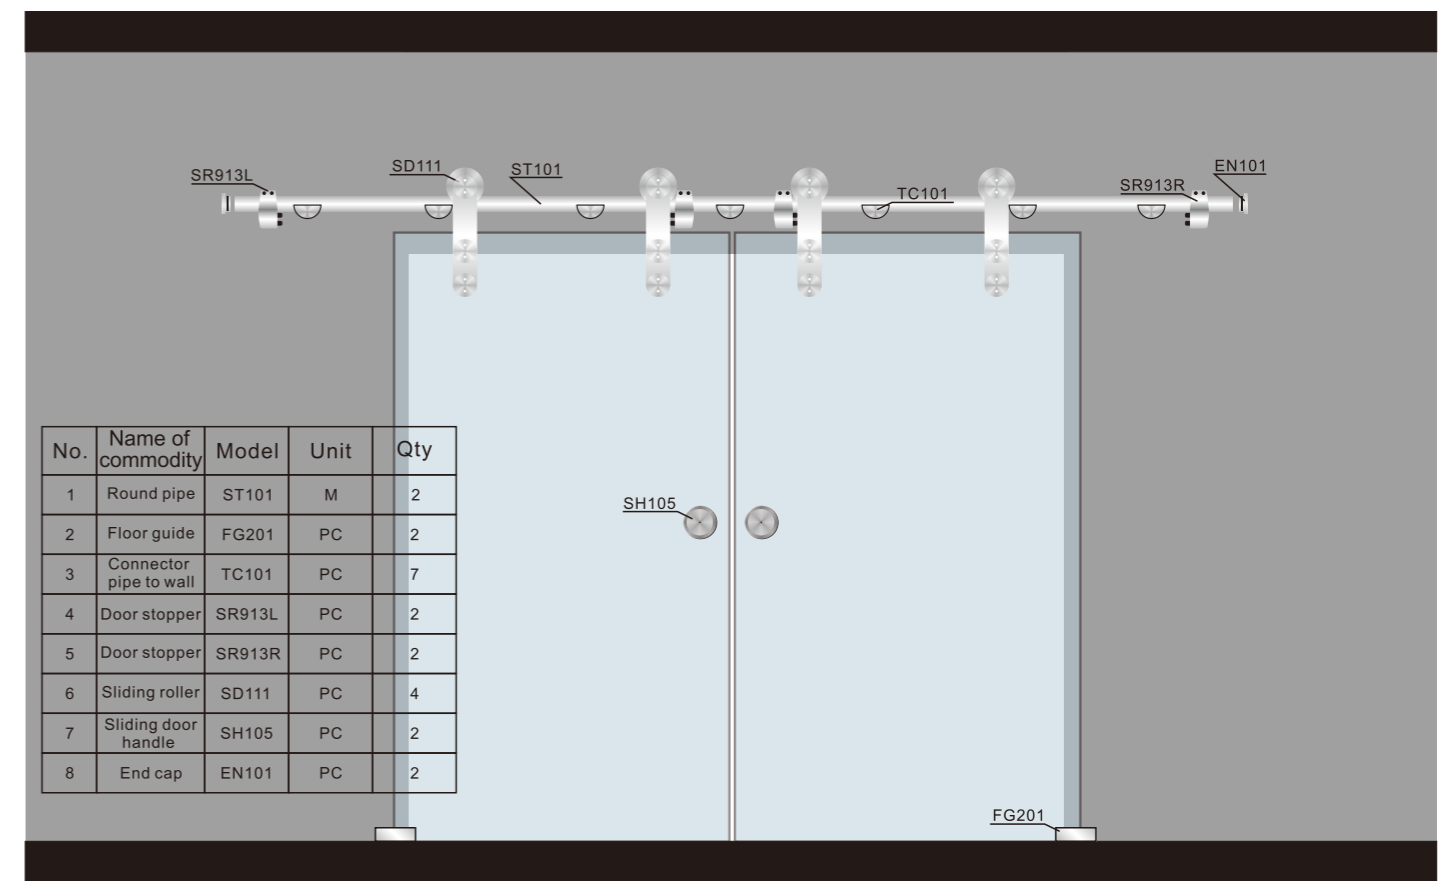

SLIDING ROLLER

Sliding door systems 1

SD119

Sliding roller

1. Material:Stainless steel 304
2. Finishing:Polished, Satin
3. Suitable for glass door, for 10/12mm glass
4. Door weight max. 100kg

Sliding door systems 2