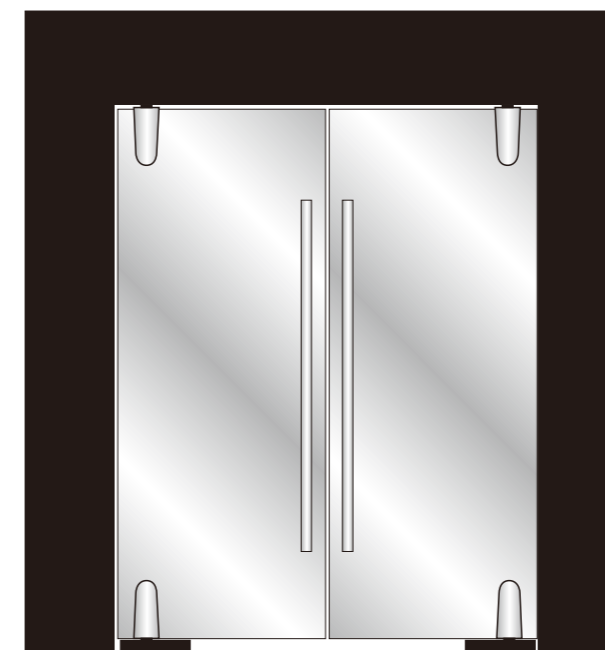

Glass Pivot Door Series

Option 1