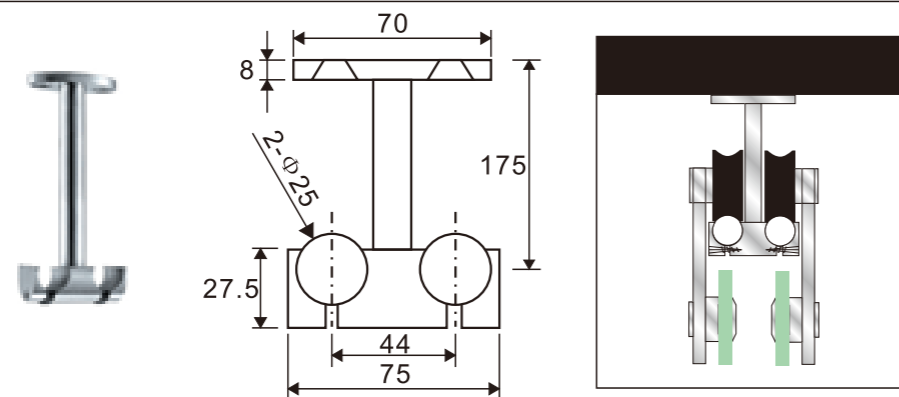

TC103
Connector pipe to ceiling
1. Material: Stainless steel 304
2. Finishing: Polished, Satin