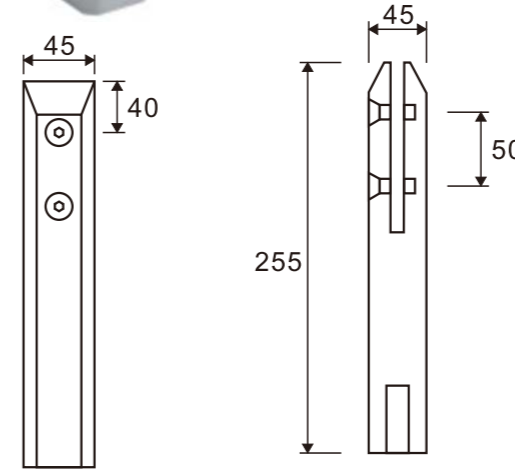

SP305 Spigots

- 1、Material: Stainless steel 304 or 316
- 2、Finishing: Polished , Satin