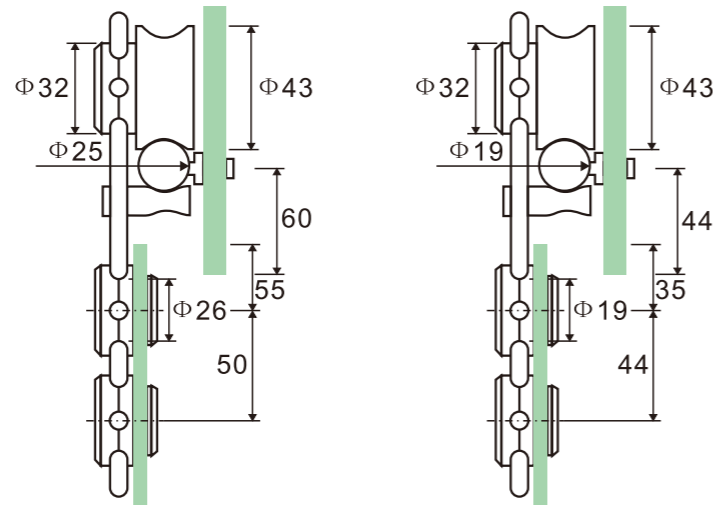

SD116(C/F)

Sliding roller

1. Material:Stainless steel 304
2. Finishing:Polished, Satin
3. Suitable for glass door, for 10/12mm glass
4. Door weight max. 100kg
5. Available for pipe Φ25mm or Φ19mm

SD115  
(C/F)