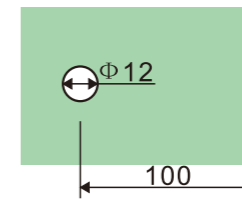

1. Material : Stainless steel 304
2. Finishing: Polished, Satin or customer-made

NO	Φ	L	C-C	H	W
114A	32	457	425	70	130
114B	38	600	562	75	165
114C	25	300	275	70	110

**DH117**  
Door handles

1. Material : Stainless steel 304
2. Finishing: Polished, Satin or customer-made