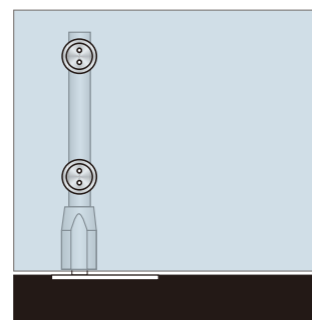

Floor pivot