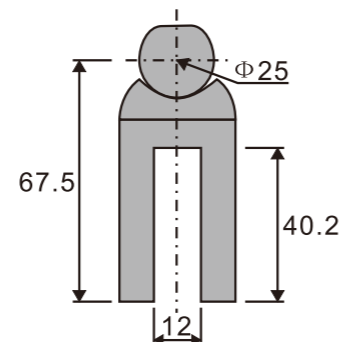

TC210

Connector glass to pipe

1. Material:Stainless steel 304
2. Finishing:Polished, Satin
3. Suitable for glass door, for 10/12mm glass