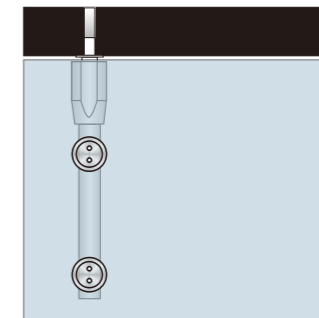

PD501

Top pin pivot

- 1、Material:Stainless steel 304
- 2、Finishing:Polished, Satin