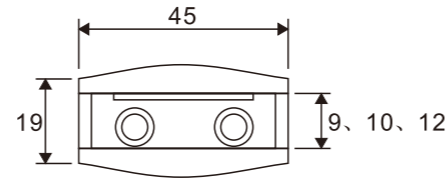

FG203
Floor guide

- 1、 Material: SUS 304
- 2、 Finishing: Polished, Satin
- 3、 Suitable for glass door, for 10/12mm glass