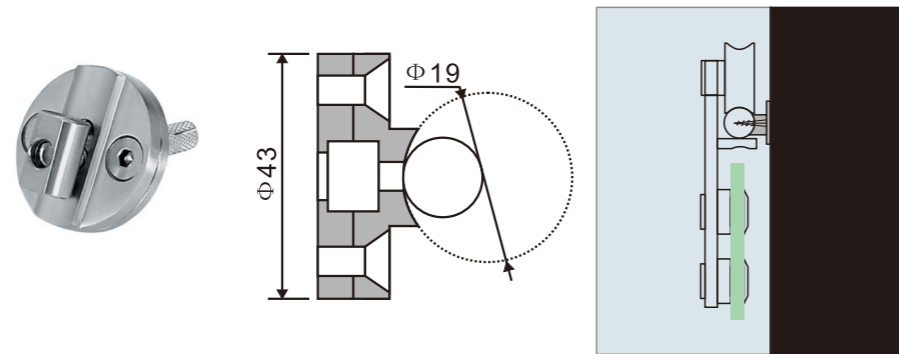

TC102-1($\Phi 19$)
Connector pipe to wall
1. Material: SUS304
2. Finish: Polished or Satin