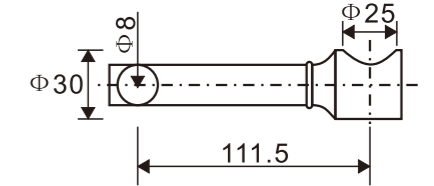

SR918
Door stopper

- 1、Material:Stainless steel 304
- 2、Finishing:Polished, Satin