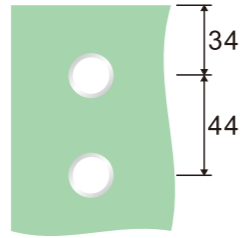

Sliding roller

1. Material:Stainless steel 304
2. Finishing:Polished, Satin
3. Suitable for glass door, for 10/12mm glass
4. Door weight max. 80kg

**SD111  
(C/F)**

Sliding roller

1. Material:Stainless steel 304
2. Finishing:Polished, Satin
3. Suitable for glass door, for 10/12mm glass
4. Door weight max. 100kg

**SD113  
(C/F)**

Sliding roller

1. Material:Stainless steel 304
2. Finishing:Polished, Satin
3. Suitable for glass door, for 10/12mm glass
4. Door weight max. 100kg

SD114  
(C/F)

Sliding roller

1. Material:Stainless steel 304
2. Finishing:Polished, Satin
3. Suitable for glass door, for 10/12mm glass
4. Door weight max. 80kg