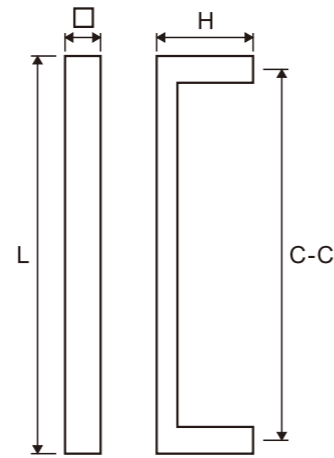

DH804

Door handles

1. Material : Stainless steel 304
2. Finishing: Polished, Satin or customer-made