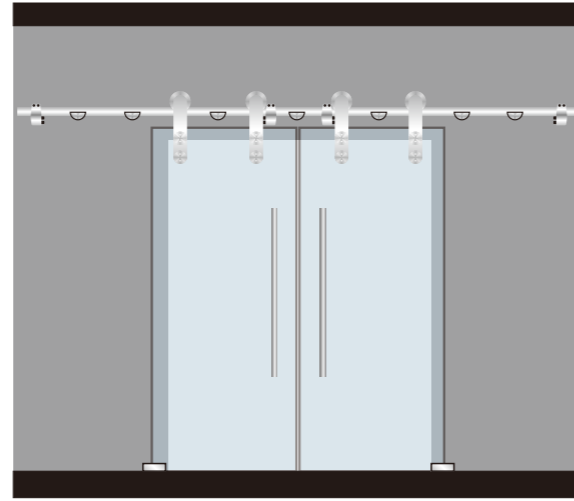

Installation:

Option 2

As for sliding door roller which is suitable for track Diameter 19mm.the glass opening hole dimension is:

As for sliding door roller which is suitable for track Diameter 25mm.the glass opening hole dimension is:

Stainless steel 304 tube

Stainless steel 304 rod

Φ 19 or Φ 25

Dia	Thickness(mm)
Φ25	2.0
Φ25	2.5
Φ19	1.2

ST102

10X30X1.0mm
15X40X1.2mm

ST103

19X34X1.2mm

The cap we have two kinds,one is flat hole,the other is countersunk hole,the inside glass opening hole structure dimension is listed as below: