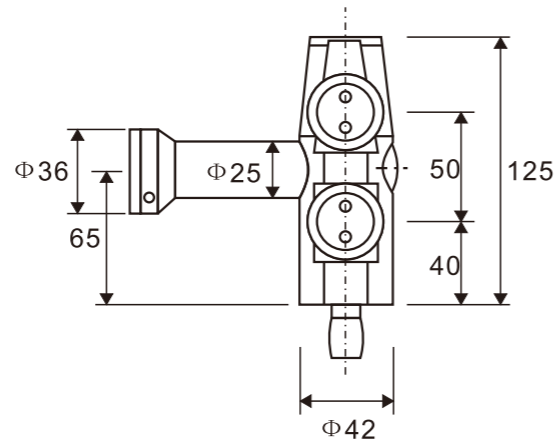

GLASS PIVOT DOOR

PD105
(C/F)