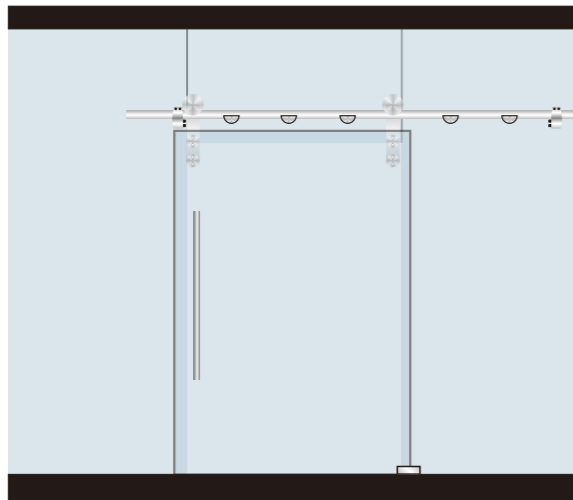

Installation:

Option 3

As for sliding door roller which is suitable for track Diameter 19mm.the glass opening hole dimension is:

As for sliding door roller which is suitable for track Diameter 25mm.the glass opening hole dimension is:

Stainless steel 304 tube

Stainless steel 304 rod

Φ 19 or Φ 25

Dia	Thickness(mm)
Φ25	2.0
Φ25	2.5
Φ19	1.2

ST102

10X30X1.0mm
15X40X1.2mm

ST103

19X34X1.2mm

The cap we have two kinds,one is flat hole,the other is countersunk hole,the inside glass opening hole structure dimension is listed as below: