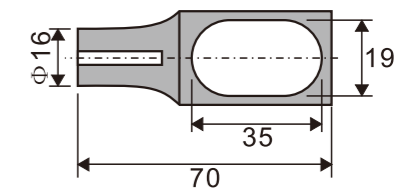

SR931
Door stopper

- 1、Material:Stainless steel 304
- 2、Finishing:Polished, Satin