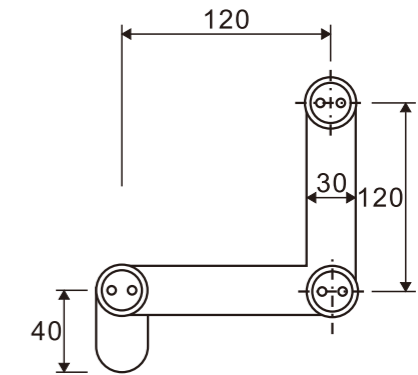

GLASS PIVOT DOOR

**PD204
(C/F)**

**Three points connector
with stopper**

1. Material:Stainless steel 304
2. Finishing:Polished, Satin
3. Suitable for glass door, for 10/12mm glass