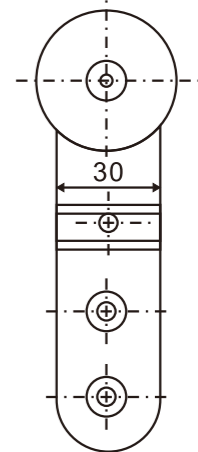

1. Material: Stainless steel 304
2. Finishing: Polished, Satin
3. Suitable for glass door, for 10/12mm glass
4. Door weight max. 80kgs
5. Simple and modern design