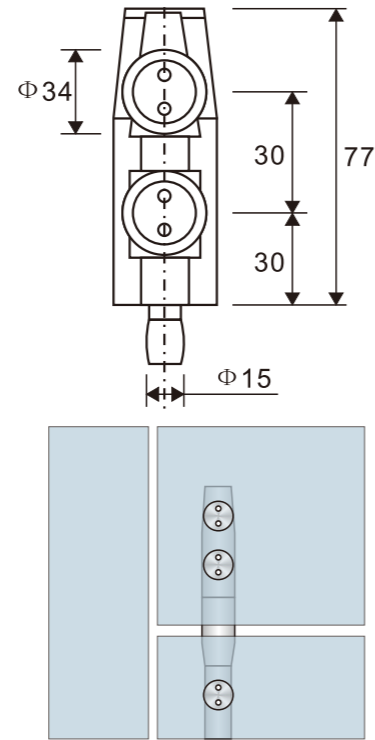

GLASS PIVOT DOOR

Top pivot

1. Material:Stainless steel 304
2. Finishing:Polished, Satin
3. Suitable for glass door, for 10/12mm glass