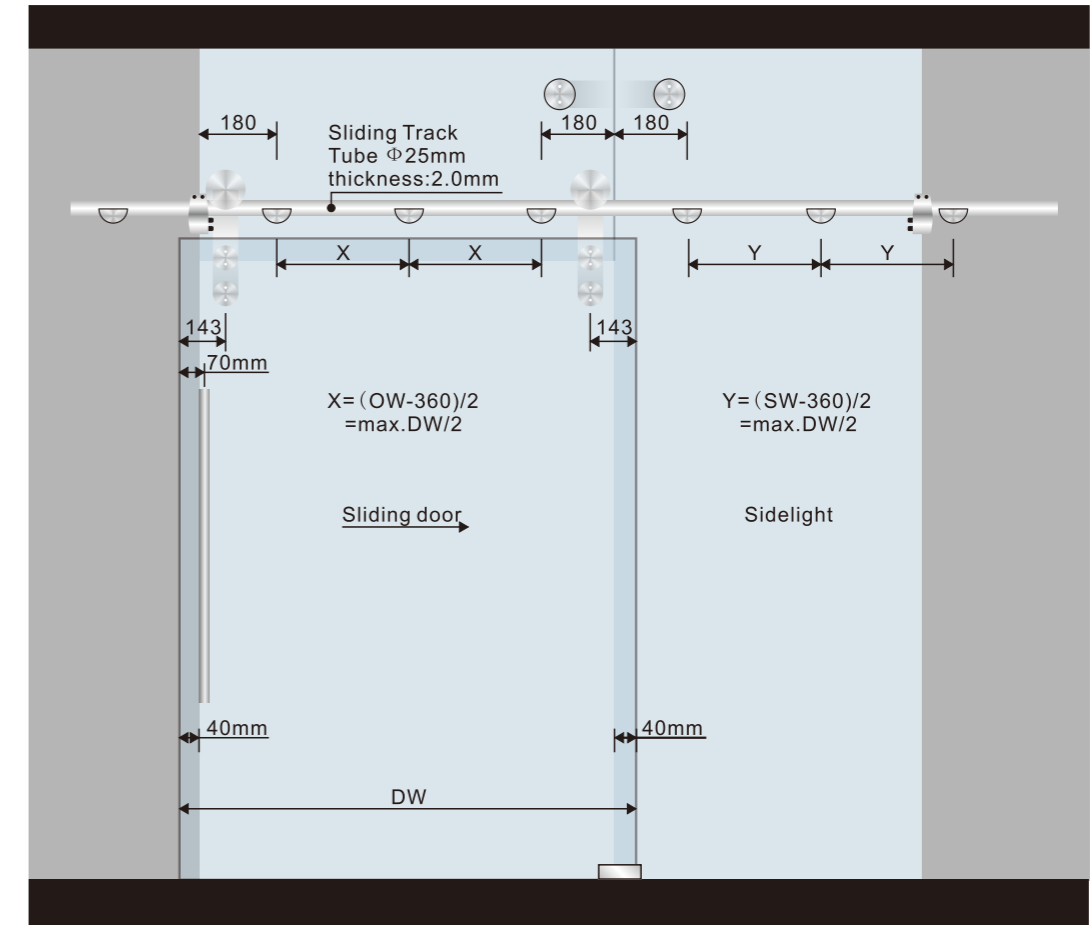

**Technological data:**

Daylight opening	Entry width	Door width	Tube length
910-1010mm	800-900mm	880-980mm	2038mm
1010-1110mm	900-1000mm	980-1080mm	2238mm
1110-1210mm	1000-1100mm	1080-1180mm	2438mm
1210-1310mm	1100-1200mm	1180-1280mm	2638mm