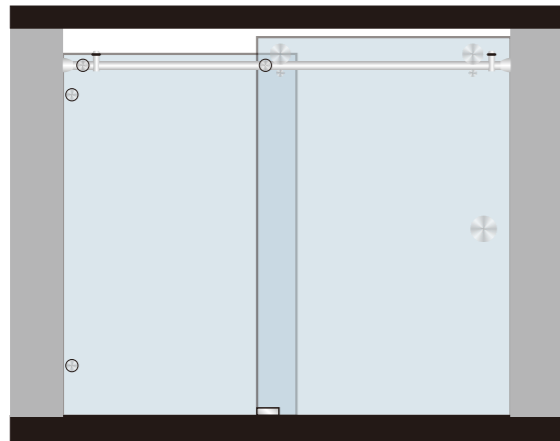

Installation:

Option 3

1. Stopper 2. Sliding roller 3. Pipe
4. Glass to pipe connector 5. pipe connector
6. Sliding door handle 7. Floor guide

*It brings a contemporary new look to the showers or the office. It can be installed on glass partitions or directly to the side of a sufficiently reinforced. Assembly and installation are simple. Their smooth operation and solid stainless steel construction minimizes maintenance issues.