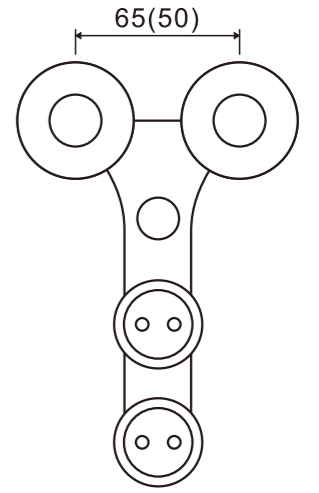

SLIDING ROLLER

SD103
(C/F)

Sliding roller

1. Material:Stainless steel 304
2. Finishing:Polished, Satin
3. Suitable for glass door, for 10/12mm glass
4. Door weight max. 200kg