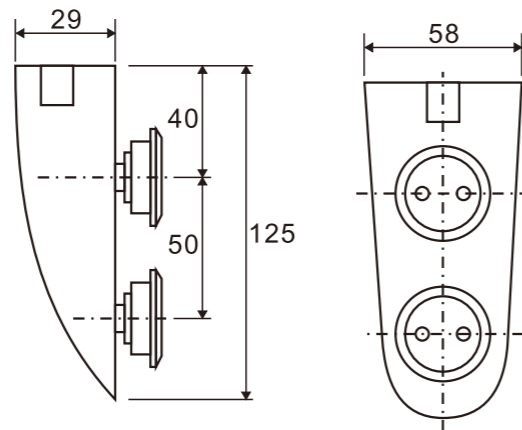

**PD403
(C/F)**

UP pivot

- 1、Material:Stainless steel 304
- 2、Finishing:Polished, Satin
- 3、Suitable for glass door, for 10/12mm glass