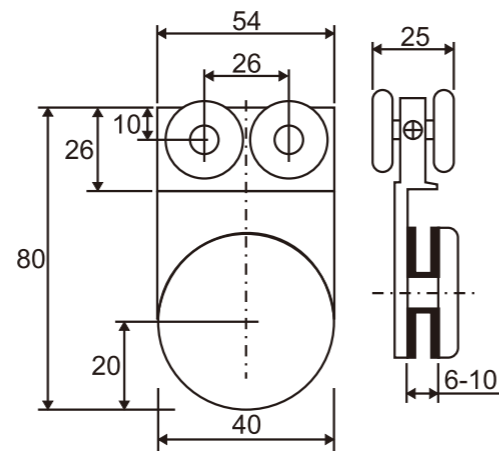

SR104

Roller for AL.channel

1. Material:Brass
2. Finishing:Chrome, Brushed Nickel
3. Suitable for glass door, for 6/8/10mm glass