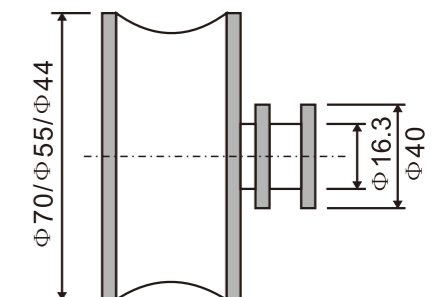

**SR602**

**Sliding roller**

1. Material:Stainless steel 304
2. Finishing:Polished, Satin
3. Suitable for glass door, for 10/12mm glass
4. Door weight max. 100kgs

**SR603**

**Sliding roller**

1. Material:Stainless steel 304
2. Finishing:Polished, Satin
3. Suitable for glass door, for 10/12mm glass
4. Door weight max. 80kgs