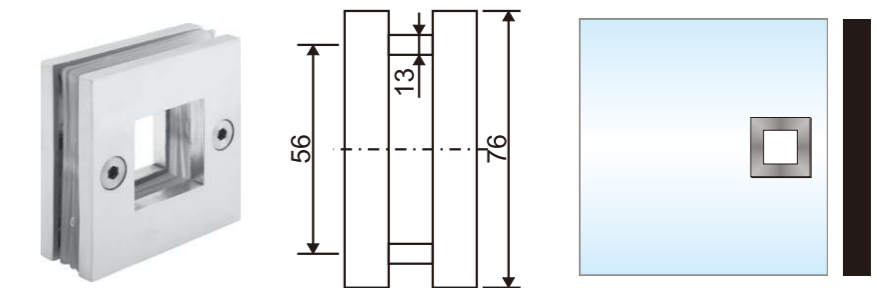

1. **SH111**
   Sliding door handle
1. Material: Stainless steel 304
  2. Finishing: Polished, Satin
  3. Suitable for glass door, for 10/12mm glass