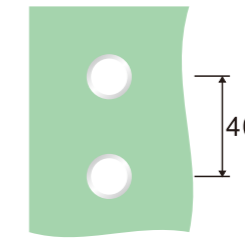

SD121

1. Material: SUS304
2. Finish: Polished or Satin
3. Door weight max 100kg

SD122

1. Material: SUS304
2. Finish: Polished or Satin
3. Door weight max 300kg

SD123

1. Material: SUS304
2. Finish: Polished or Satin
3. Door weight max 300kg

SR101(C/F)

Sliding roller

1. Material: Stainless steel 304
2. Finishing: Polished, Satin
3. Suitable for glass door, for 10/12mm glass
4. Door weight max. 80kgs
5. Simple and modern design

SR102

Sliding roller

1. Material: Stainless steel 304
2. Finishing: Polished, Satin
3. Suitable for glass door, for 10/12mm glass
4. Door weight max. 80kgs
5. Simple and modern design