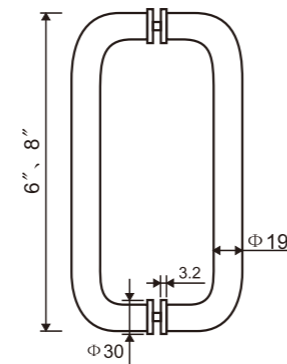

GLASS DOOR HANDLES

**DH801**

**Door handles**

- 1. Material : Stainless steel 304
- 2. Finishing: Polished, Satin or customer-made
- 3. Size:  $\Phi 19 \times 171 \times 476$ mm  
 $\Phi 25 \times 300 \times 500$ mm