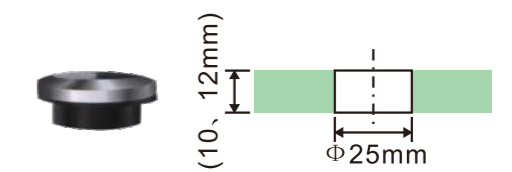

ST102

10X30X1.0mm  
15X40X1.2mm

ST103

19X34X1.2mm

The cap we have two kinds,one is flat hole,the other is countersunk hole,the inside glass opening hole structure dimension is listed as below:

Countersunk holes (C)