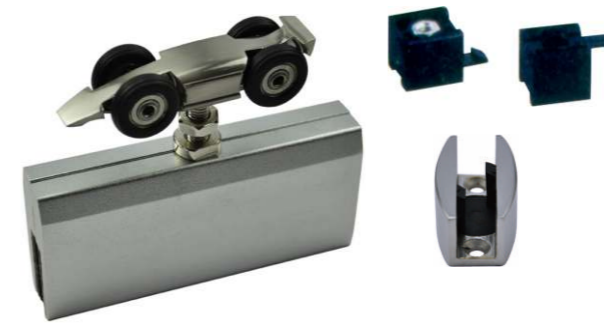

**SD143**

**Roller for AL.channel**

- 1、Material:Zinc、Aluminum
- 2、Finishing:Chrome, Brushed Nickd
- 3、Suitable for glass door, for 8/10mm glass

**SD144**

**Roller for AL.channel**

- 1、Material:AL
- 2、Finishing:Polished, Satin, Silver
- 3、Suitable for glass door, for 10/12mm glass