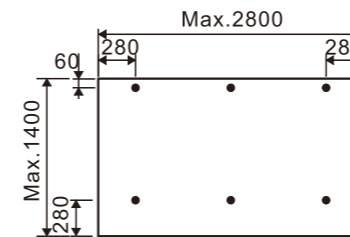

GLASS CANOPY