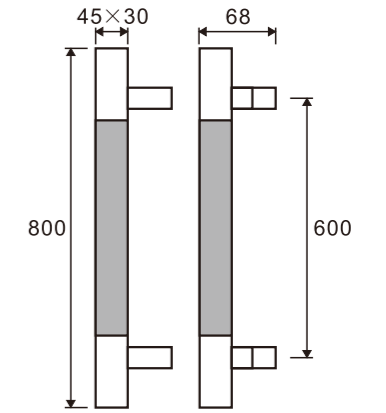

DH110

Door handles

1. Material : Stainless steel 304
2. Finishing: Polished, Satin or customer-made