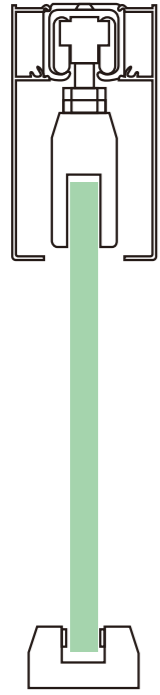

SLIDING DOOR U CHANNEL

A

B

C

H	W	T
18	12.5	2
18	14	2
18	20	2

Material: Aluminium

H	W	T
15	15	1
15	12	1
15	10	1

Material: Stainless steel 304

H	W	T
15	15	1
15	12	1
15	10	1

Material: Stainless steel 304

SLIDING DOOR U CHANNEL

ST111
U Channel

ST112
U Channel

ST113
U Channel