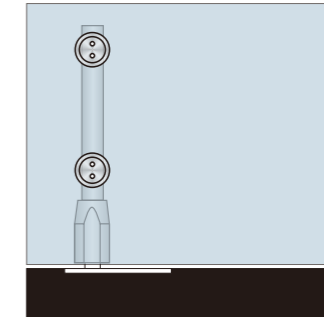

GLASS PIVOT DOOR

PD504

Floor pivot

1. Material:Stainless steel
2. Finishing:Polished, Satin

PD503