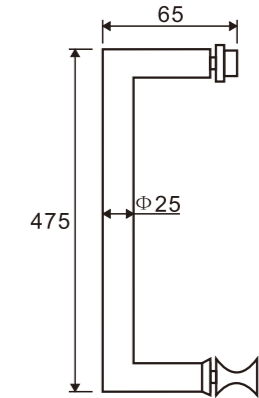

DH602
Door handles

1. Material : Stainless steel 304
2. Finishing: Polished, Satin or customer-made