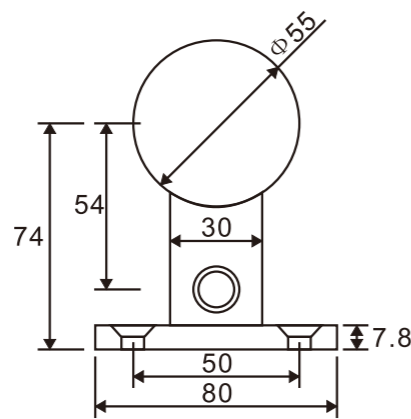

SD121

1. Material: SUS304
2. Finish: Polished or Satin
3. Door weight max 100kg

SD122

1. Material: SUS304
2. Finish: Polished or Satin
3. Door weight max 300kg

SD123

1. Material: SUS304
2. Finish: Polished or Satin
3. Door weight max 300kg

SR101(C/F)

Sliding roller

1. Material: Stainless steel 304
2. Finishing: Polished, Satin
3. Suitable for glass door, for 10/12mm glass
4. Door weight max. 80kgs
5. Simple and modern design

SR102

Sliding roller

1. Material: Stainless steel 304
2. Finishing: Polished, Satin
3. Suitable for glass door, for 10/12mm glass
4. Door weight max. 80kgs
5. Simple and modern design