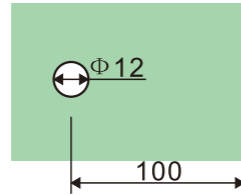

DH502
Door handles

1. Material : Stainless steel 304
2. Finishing: Polished, Satin or customer-made