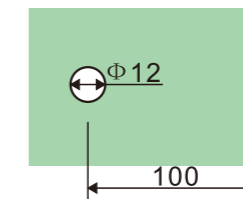

DH111

Door handles

1. Material : Stainless steel 304
2. Finishing: Polished, Satin or customer-made

NO	Φ	L	C-C
111A	25	400	375
111B	32	600	568