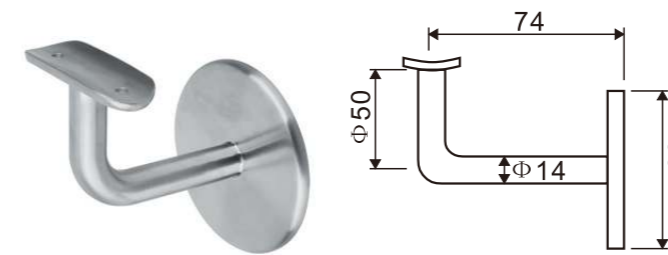

**HF403**

**Handrail connector**

1. Material : Stainless steel 304 or 316
2. Finishing: Polished , Satin

**HF502**

**Handrail connector**

1. Material : Stainless steel 304 or 316
2. Finishing: Polished , Satin