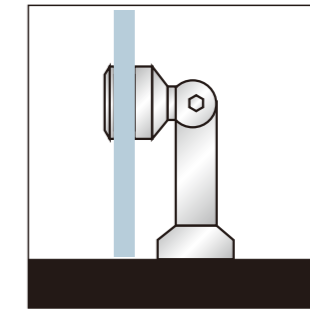

**PD702  
Connecting rod**

- 1、Material:Stainless steel 304
- 2、Finishing:Polished, Satin

**PD711  
(C/F)**

**Glass to wall adjustable connector**

- 1、Material:Stainless steel 304
- 2、Finishing:Polished, Satin
- 3、Suitable for glass door, for 10/12mm glass
- 4、Size:75mm、103mm

1. Material:Stainless steel 304
2. Finishing:Polished, Satin
3. Suitable for glass door, for 10/12mm glass
4. Size:52.5mm, 60mm, 82mm, 103mm

**PD722  
(C/F)**

Glass to wall connector  
with both sides adjustable