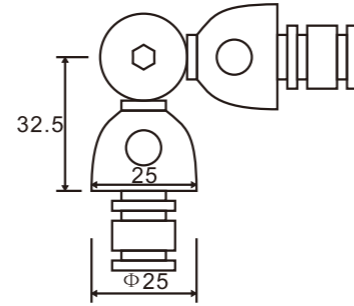

PIPE TO PIPE CONNECTOR

SR201

Corner conneter

- 1、 Material:Stainless steel 304
- 2、 Finishing:Polished, Satin