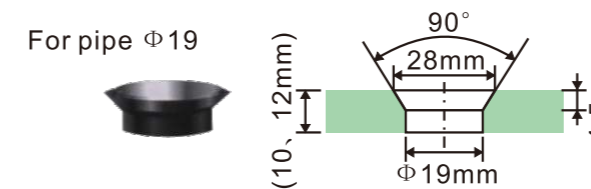

Countersunk holes (C)