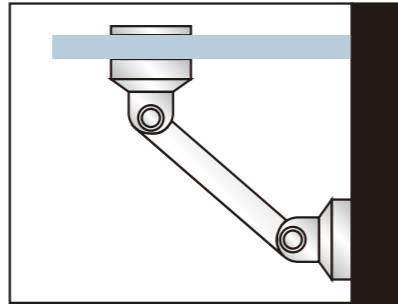

**PD721
(C/F)**

Glass to wall connector
with both sides adjustable

1. Material:Stainless steel 304
2. Finishing:Polished, Satin
3. Suitable for glass door, for 10/12mm glass
4. Size:52.5mm, 60mm, 82mm, 103mm