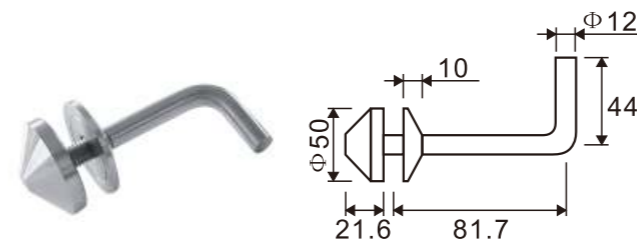

HF301
Handrail connector

1. Material : Stainless steel 304 or 316
2. Finishing: Polished , Satin