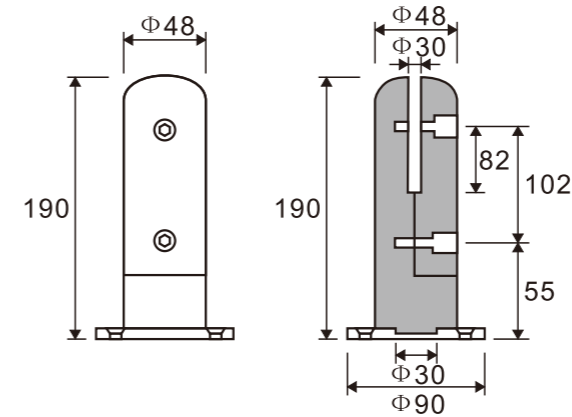

SP201 Spigots

1. Material: Stainless steel 304 or 316
2. Finishing: Polished, Satin