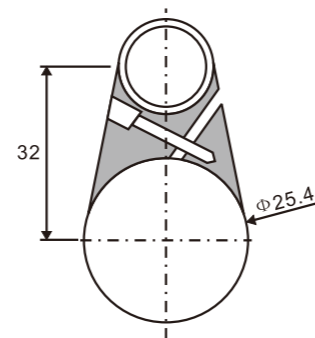

SR916

Door stopper

- 1、Material:Stainless steel 304
- 2、Finishing:Polished, Satin