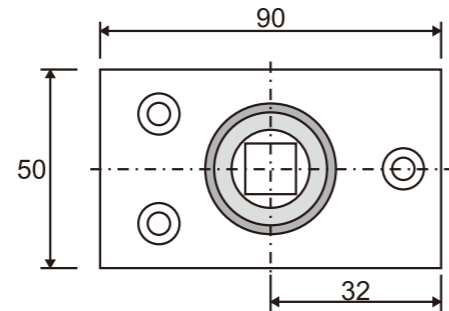

Floor pivot

1. Material:Stainless steel
2. Finishing:Polished, Satin

PD601
(C/F)