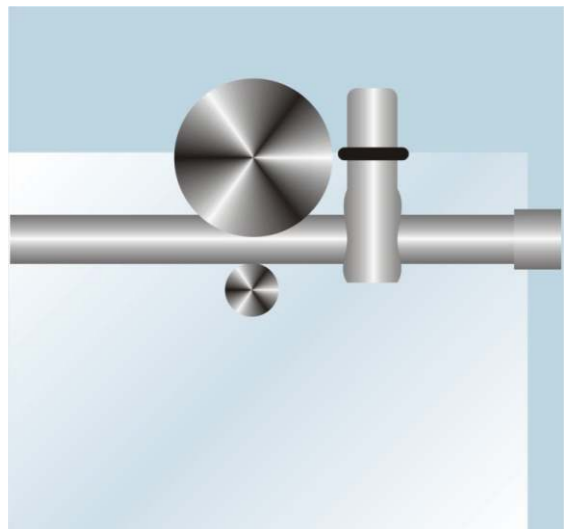

SLIDING SET 2

SR601

SR404

- 1、 Sliding roller    2、 Glass clamps
- 3、 Sliding door handle    4、 Floor guide

High quality materials in stainless steel 304.

Modern design and easy opening.

Can sliding on glass or tube