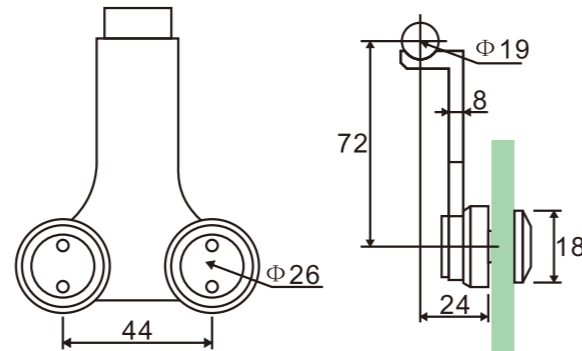

TC208(C/F)

Connector glass to pipe

1. Material:Stainless steel 304
2. Finishing:Polished, Satin
3. Suitable for glass door, for 10/12mm glass