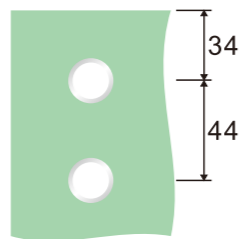

Sliding roller

1. Material:Stainless steel 304
2. Finishing:Polished, Satin
3. Suitable for glass door, for 10/12mm glass
4. Door weight max. 80kg

**SD111  
(C/F)**

Sliding roller

1. Material:Stainless steel 304
2. Finishing:Polished, Satin
3. Suitable for glass door, for 10/12mm glass
4. Door weight max. 100kg