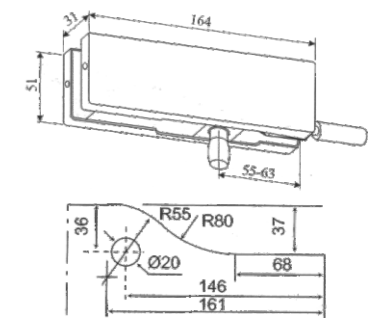

PFD-100A

Material: Cover: SUS304
Inside: Zinc alloy/Al. alloy
Finishing: Polished , Satin