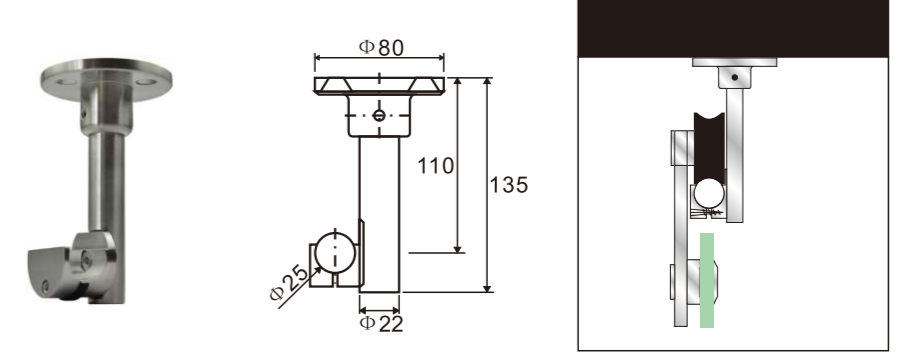

TC106
Connector pipe to ceiling
1. Material: Stainless steel 304
2. Finishing: Polished, Satin