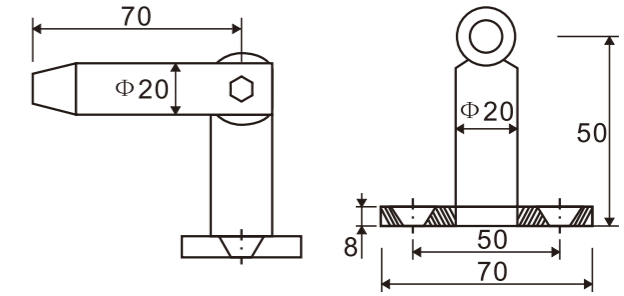

## GLASS CANOPY

Single Panel

Double Panel

Triple Panel

GC101

Rod to wall connector

1. Material : Stainless steel 304 or 316
2. Finishing: Polished , Satin

GC102