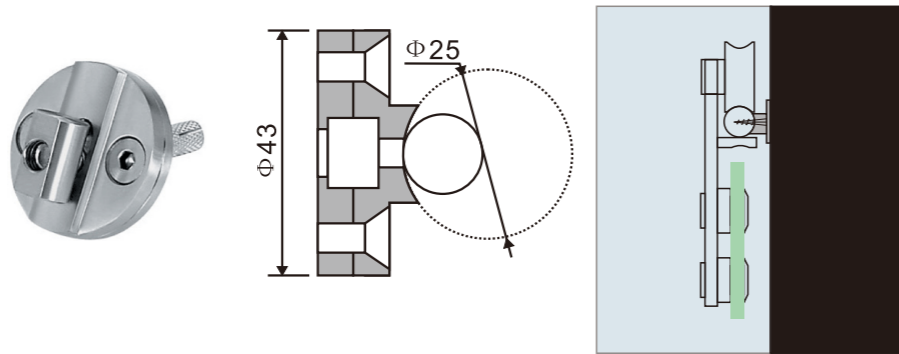

TC102($\Phi 25$)
Connector pipe to wall
1. Material: SUS304
2. Finish: Polished or Satin