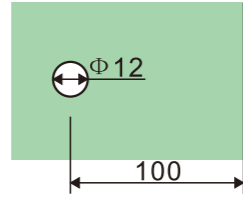

GLASS DOOR HANDLES

DH106

Door handles

1. Material : Stainless steel 304
2. Finishing: Polished, Satin or customer-made