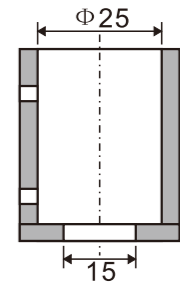

SR505

Pipe to wall connector

1. Material:Stainless steel 304
2. Finishing:Polished, Satin