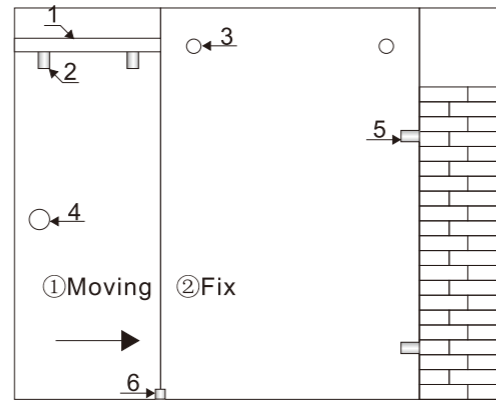

SLIDING SET 4