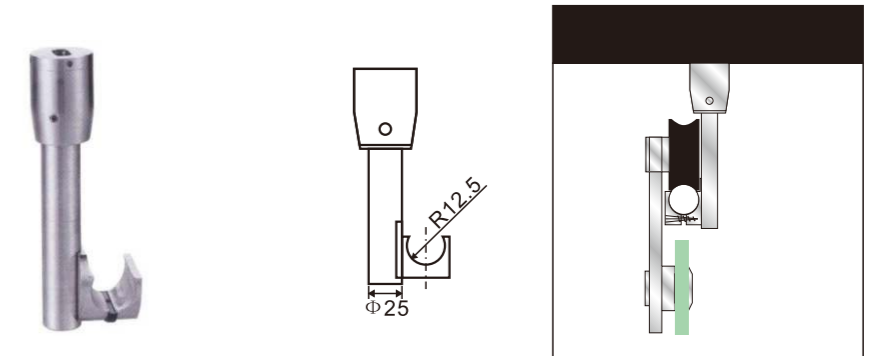

WALL FIXING CONNECTOR

TC104
Connector pipe to ceiling
1. Material: Stainless steel 304
2. Finishing: Polished, Satin