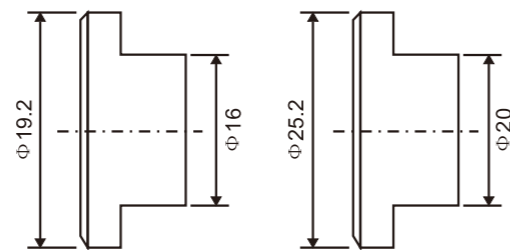

EN101
End cap

- 1、 Material: SUS304
- 2、 Finishing: Polished , satin