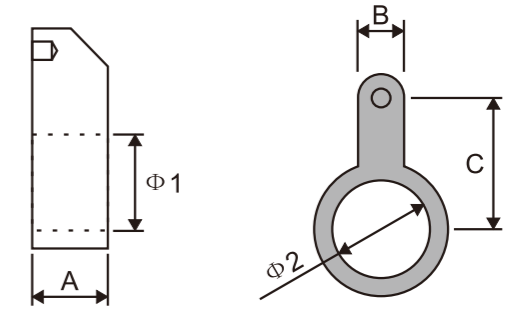

SLIDING DOOR STOPPER

SR915
Door stopper

- 1、Material:Stainless steel 304
- 2、Finishing:Polished, Satin