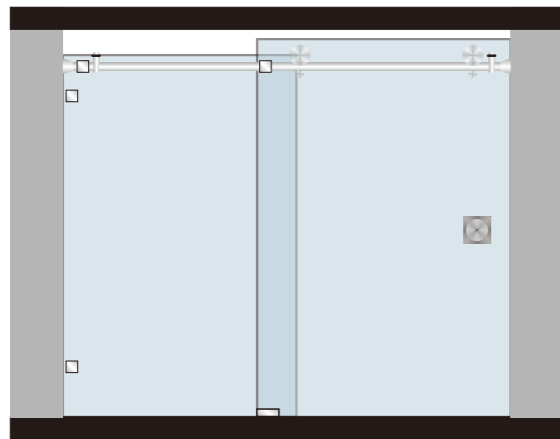

Installation:

Option 5

1. Stopper 2. Sliding roller 3. Pipe
4. Glass to pipe connector 5. pipe connector
6. Sliding door handle 7. Floor guide

*It brings a contemporary new look to the showers or the office. It can be installed on glass partitions or directly to the side of a sufficiently reinforced. Assembly and installation are simple. Their smooth operation and solid stainless steel construction minimizes maintenance issues.