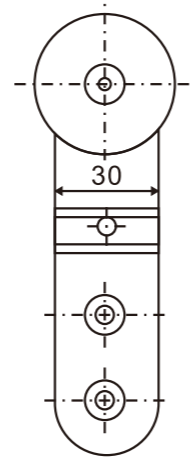

SR103

Sliding roller

1. Material:Stainless steel 304
2. Finishing:Polished, Satin
3. Suitable for glass door, for 10/12mm glass
4. Door weight max. 80kgs

SR104

Roller for AL.channel

1. Material:Brass
2. Finishing:Chrome, Brushed Nickel
3. Suitable for glass door, for 6/8/10mm glass

SR105

Roller for AL.channel

1. Material:Brass
2. Finishing:Chrome, Brushed Nickel
3. Suitable for glass door, for 6/8/10mm glass

SR106

Roller for AL.channel

1. Material:Brass
2. Finishing:Chrome, Brushed Nickel
3. Suitable for glass door, for 8/10mm glass

SR601

Sliding roller

1. Material:Stainless steel 304
2. Finishing:Polished, Satin
3. Suitable for glass door, for 10/12mm glass
4. Door weight max. 100kgs

SR602

Sliding roller

1. Material:Stainless steel 304
2. Finishing:Polished, Satin
3. Suitable for glass door, for 10/12mm glass
4. Door weight max. 100kgs

SR603

Sliding roller

1. Material:Stainless steel 304
2. Finishing:Polished, Satin
3. Suitable for glass door, for 10/12mm glass
4. Door weight max. 80kgs