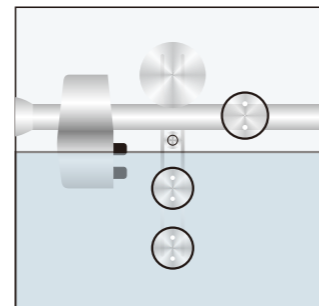

Sliding roller

1. Material:Stainless steel 304
2. Finishing:Polished, Satin
3. Suitable for glass door, for 10/12mm glass
4. Door weight max. 100kg
5. Available for pipe Φ25mm or Φ19mm