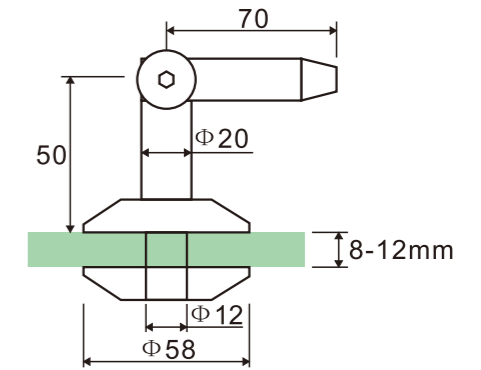

## GLASS CANOPY

Single Panel

Double Panel

Triple Panel

GC101

Rod to wall connector

1. Material : Stainless steel 304 or 316
2. Finishing: Polished , Satin

GC102