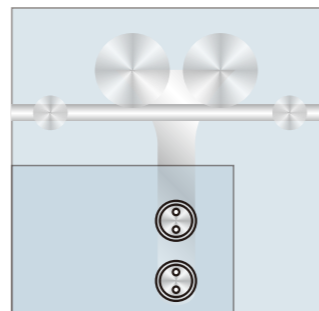

SLIDING ROLLER

SD103  
(C/F)

Sliding roller

1. Material:Stainless steel 304
2. Finishing:Polished, Satin
3. Suitable for glass door, for 10/12mm glass
4. Door weight max. 200kg

SD102  
(C/F)

Sliding roller

1. Material:Stainless steel 304
2. Finishing:Polished, Satin
3. Suitable for glass door, for 10/12mm glass
4. Door weight max. 200kg

SD104  
(C/F)

Sliding roller

1. Material:Stainless steel 304
2. Finishing:Polished, Satin
3. Suitable for glass door, for 10/12mm glass
4. Door weight max. 200kg