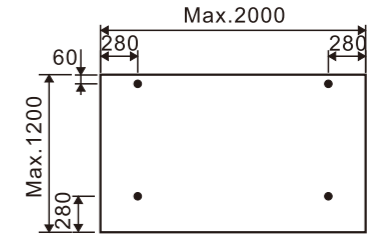

GLASS CANOPY