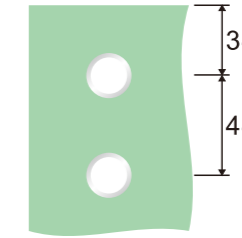

Sliding roller

1. Material:Stainless steel 304
2. Finishing:Polished, Satin
3. Suitable for glass door, for 10/12mm glass
4. Door weight max. 100kg
5. Available for pipe Φ25mm or Φ19mm