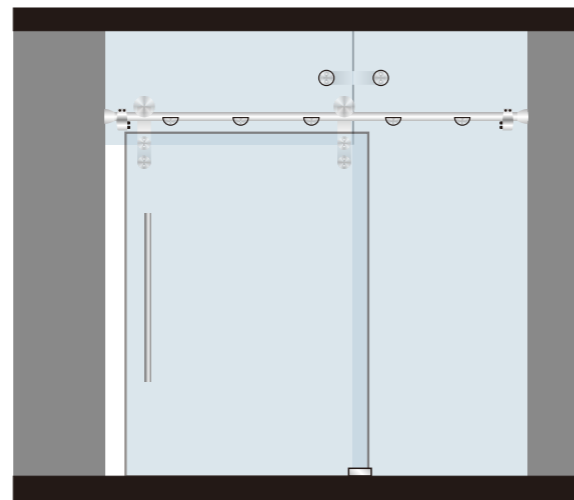

Installation:

Option 1

Option 2

Option 3

Option 4

Option 5

Option 6

As for sliding door roller which is suitable for track Diameter 19mm.the glass opening hole dimension is: