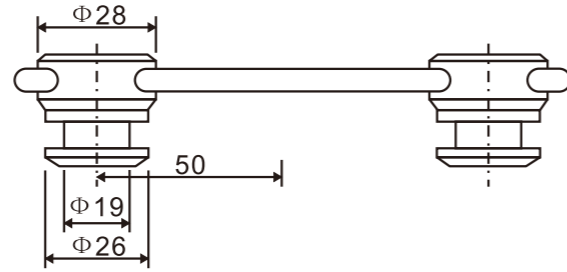

GLASS PIVOT DOOR

**PD753
(C/F)**

Glass to glass connector 180°
1、Material:Stainless steel 304
2、Finishing:Polished, Satin
3、Suitable for glass door, for 10/12mm glass