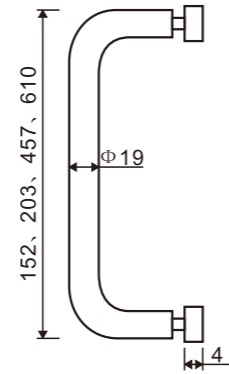

DH502
Door handles

1. Material : Stainless steel 304
2. Finishing: Polished, Satin or customer-made