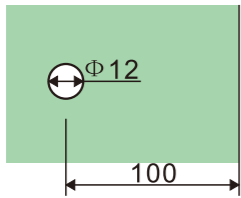

HL205
Handle locks

- 1、Material : Stainless steel
- 2、Finishing: Polished, Satin or customer-made