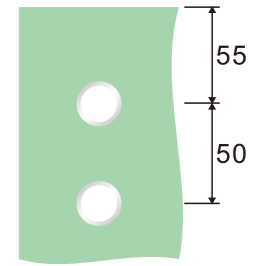

Sliding roller

1. Material:Stainless steel 304
2. Finishing:Polished, Satin
3. Suitable for glass door, for 10/12mm glass
4. Door weight max. 100kg
5. Available for pipe Φ25mm or Φ19mm