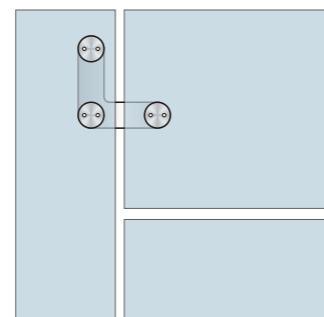

**PD203
(C/F)**

Three points connector

1. Material:Stainless steel 304
2. Finishing:Polished, Satin
3. Suitable for glass door, for 10/12mm glass