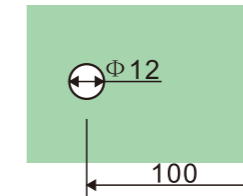

DH602
Door handles

1. Material : Stainless steel 304
2. Finishing: Polished, Satin or customer-made