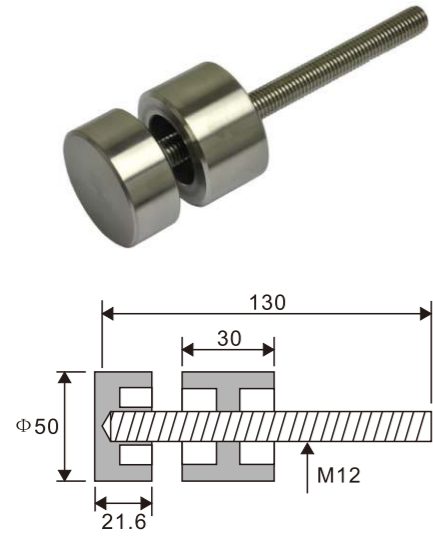

1. Material : Stainless steel 304 or 316
2. Finishing: Polished , Satin

**SF302**  
Standoff

1. Material : Stainless steel 304 or 316
2. Finishing: Polished , Satin

**HF101**  
Handrail connector

1. Material : Stainless steel 304 or 316
2. Finishing: Polished , Satin