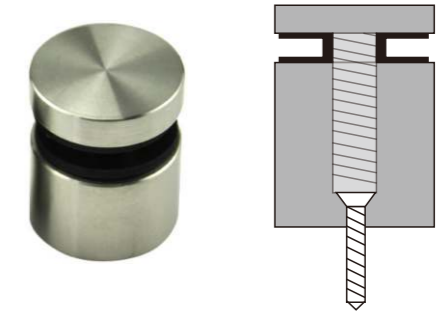

SF206
Standoff

1. Material : Stainless steel 304 or 316
2. Finishing: Polished , Satin