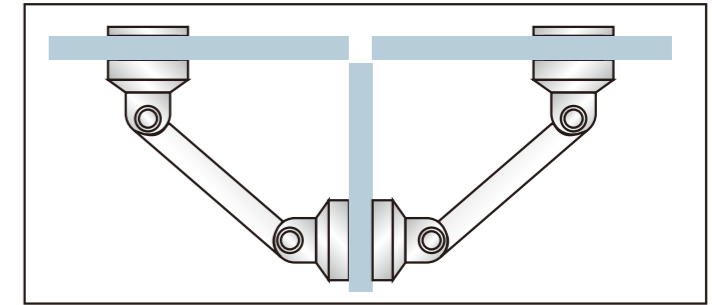

**PD730
(C/F)**

Glass to glass connector

1. Material:Stainless steel 304
2. Finishing:Polished, Satin
3. Suitable for glass door, for 10/12mm glass
4. Size:52.5mm, 60mm, 82mm, 103mm