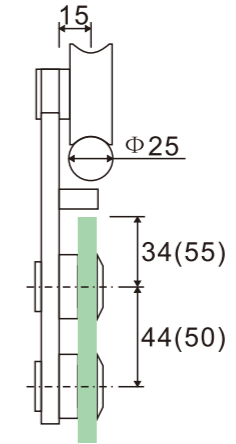

SLIDING ROLLER

SD103
(C/F)

Sliding roller

1. Material:Stainless steel 304
2. Finishing:Polished, Satin
3. Suitable for glass door, for 10/12mm glass
4. Door weight max. 200kg