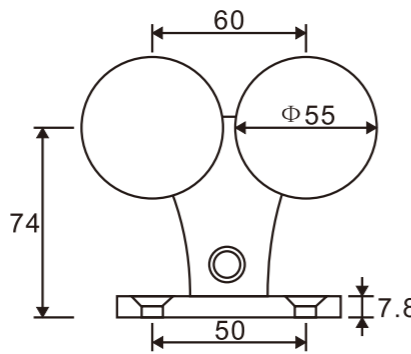

1. Material: SUS304
2. Finish: Polished or Satin
3. Door weight max 300kg