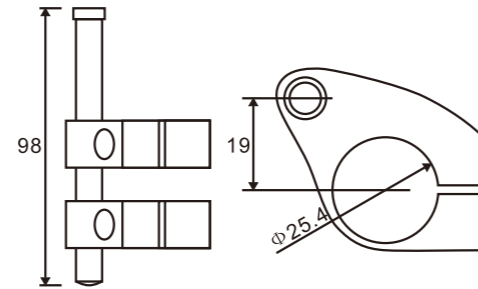

SR914

Door stopper

- 1、Material:Stainless steel 304
- 2、Finishing:Polished, Satin