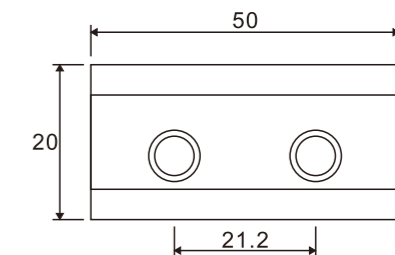

FG202

Floor guide

1. Material: Plastic
2. Finishing: Black
3. Suitable for glass door, for 10/12mm glass