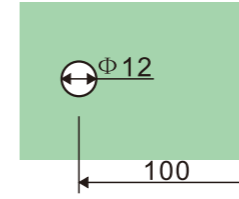

GLASS DOOR LOCKS

HL207
Handle locks

- 1、Material : Stainless steel
- 2、Finishing: Polished, Satin or customer-made