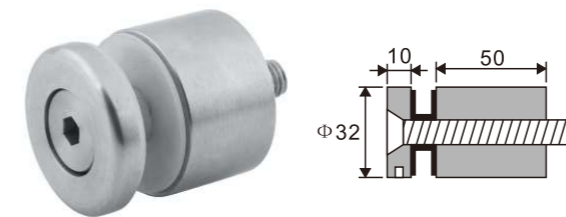

1. Material : Stainless steel 304 or 316
2. Finishing: Polished , Satin

**SF204**  
Standoff

1. Material : Stainless steel 304 or 316
2. Finishing: Polished , Satin

**SF205**  
Standoff

1. Material : Stainless steel 304 or 316
2. Finishing: Polished , Satin