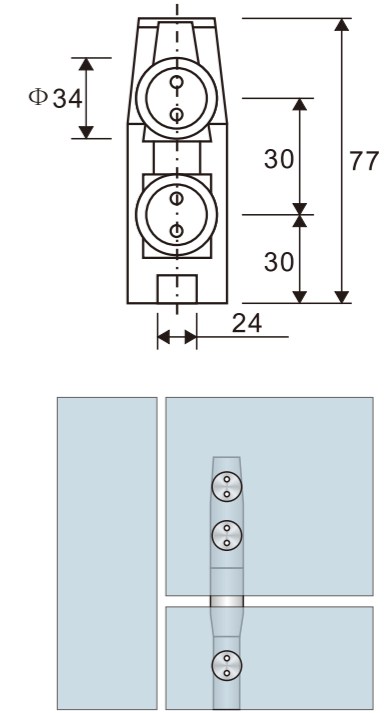

GLASS PIVOT DOOR

**PD302  
(C/F)**

Top pivot

1. Material:Stainless steel 304
2. Finishing:Polished, Satin
3. Suitable for glass door, for 10/12mm glass

GLASS PIVOT DOOR

**PD304  
(C/F)**

Down pivot

1. Material:Stainless steel 304
2. Finishing:Polished, Satin
3. Suitable for glass door, for 10/12mm glass