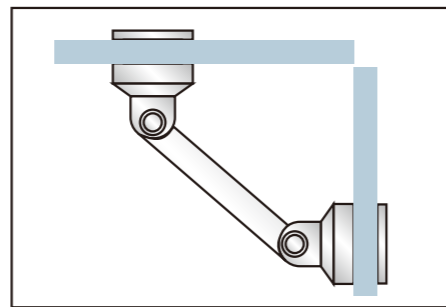

1. Material:Stainless steel 304
2. Finishing:Polished, Satin
3. Suitable for glass door, for 10/12mm glass
4. Size:52.5mm, 60mm, 82mm, 103mm

**PD722  
(C/F)**

Glass to wall connector  
with both sides adjustable