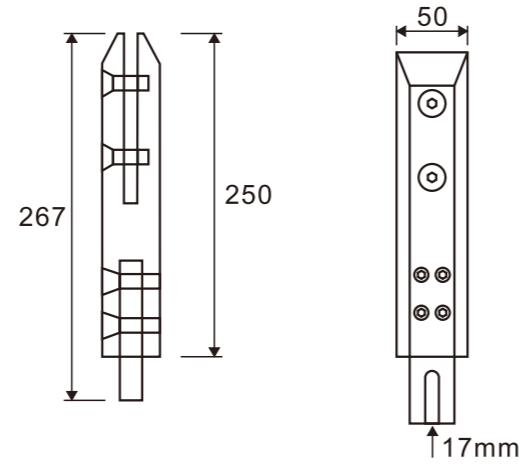

SP302 Spigots

- 1、Material: Stainless steel 304 or 316
- 2、Finishing: Polished , Satin