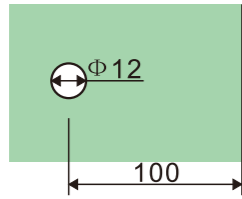

GLASS DOOR LOCKS

HL204
Handle locks

- 1、Material : Stainless steel
- 2、Finishing: Polished, Satin or customer-made