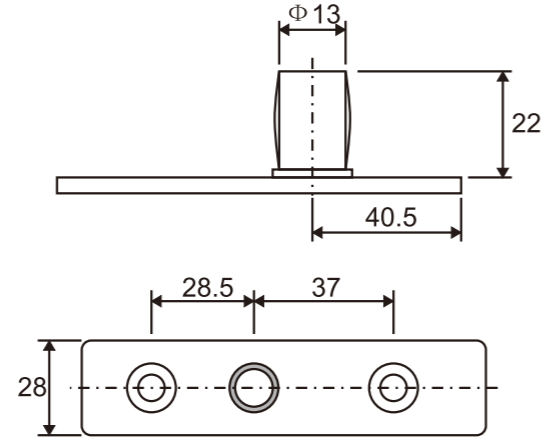

**PD501**

**Top pin pivot**

- 1、Material:Stainless steel 304
- 2、Finishing:Polished, Satin

GLASS PIVOT DOOR

**PD502**  
(C/F)

Top pivot

- 1. Material:Stainless steel 304
- 2. Finishing:Polished, Satin

GLASS PIVOT DOOR