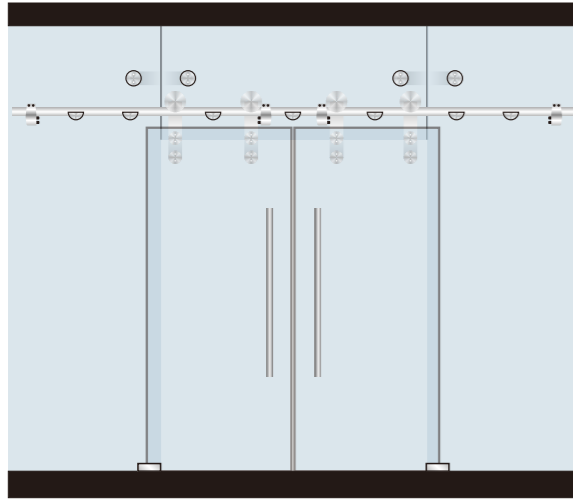

Installation:

Option 1