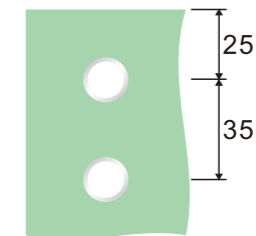

Sliding roller

1. Material:Stainless steel 304
2. Finishing:Polished, Satin
3. Suitable for glass door, for 10/12mm glass
4. Door weight max. 80kg

**SD111  
(C/F)**

Sliding roller

1. Material:Stainless steel 304
2. Finishing:Polished, Satin
3. Suitable for glass door, for 10/12mm glass
4. Door weight max. 100kg

**SD113  
(C/F)**

Sliding roller

1. Material:Stainless steel 304
2. Finishing:Polished, Satin
3. Suitable for glass door, for 10/12mm glass
4. Door weight max. 100kg

SD114  
(C/F)

Sliding roller

1. Material:Stainless steel 304
2. Finishing:Polished, Satin
3. Suitable for glass door, for 10/12mm glass
4. Door weight max. 80kg