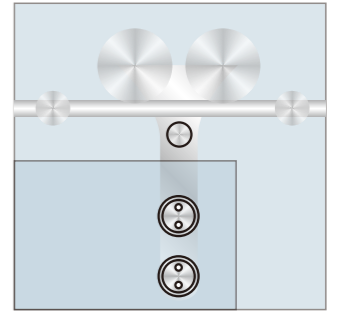

Flat holes (F)

Countersunk holes (C)

Flat holes (F)

SLIDING ROLLER

SD101  
(C/F)

Sliding roller

1. Material:Stainless steel 304
2. Finishing:Polished, Satin
3. Suitable for glass door, for 10/12mm glass
4. Door weight max. 200kg

SLIDING ROLLER

SD103  
(C/F)

Sliding roller

1. Material:Stainless steel 304
2. Finishing:Polished, Satin
3. Suitable for glass door, for 10/12mm glass
4. Door weight max. 200kg

SD102  
(C/F)

Sliding roller