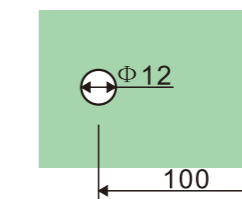

DH803

Door handles

1. Material : Stainless steel 304
2. Finishing: Polished, Satin or customer-made

NO	□	L	C-C	H
803A	22*22	225	203	65
803B	19*19	171	152	64
803C	19*19	222	203	64