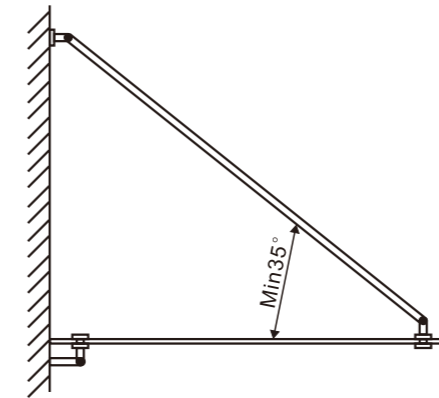

GLASS CANOPY