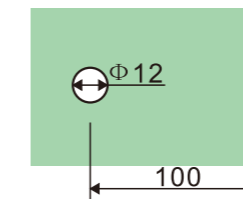

HL202

Handle locks

- 1、Material : Stainless steel
- 2、Finishing: Polished, Satin or customer-made