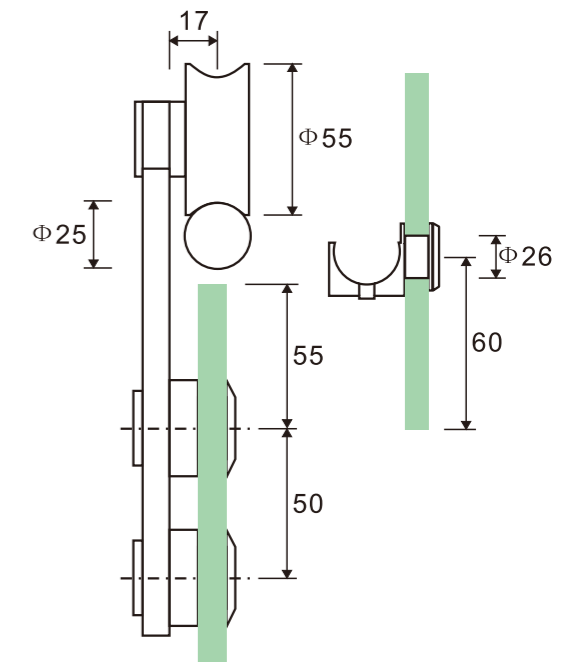

**Technological data:**

Daylight opening	Entry width	Door width	Tube length
910-1010mm	800-900mm	880-980mm	2038mm
1010-1110mm	900-1000mm	980-1080mm	2238mm
1110-1210mm	1000-1100mm	1080-1180mm	2438mm
1210-1310mm	1100-1200mm	1180-1280mm	2638mm

(As required by installation, size  $\geq 55$ mm)

OW=overpanel width

SW=sidelight width

DW=door width

**The distance for clamp fixing for track, wall fixing:**

1. Weight 80kg:max-distance between the clamps=1/2 the width of the door;
2. Weight 80kg-120kg:max-distance between the clamps=1/3 the width of the door;
3. Weight 120kg-150kg:max-distance between the clamps=1/4 the width of the door.

Installation:

Option 1

Option 2

Option 3

Option 4

Option 5

Option 6

As for sliding door roller which is suitable for track Diameter 19mm.the glass opening hole dimension is:

As for sliding door roller which is suitable for track Diameter 25mm.the glass opening hole dimension is:

Stainless steel 304 tube

ST101

Stainless steel 304 rod

ST101-1

Φ 19 or Φ 25

Dia	Thickness(mm)
Φ25	2.0
Φ25	2.5
Φ19	1.2