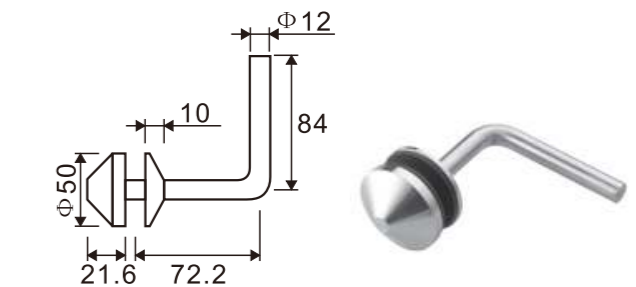

HF302
Handrail connector

1. Material : Stainless steel 304 or 316
2. Finishing: Polished , Satin