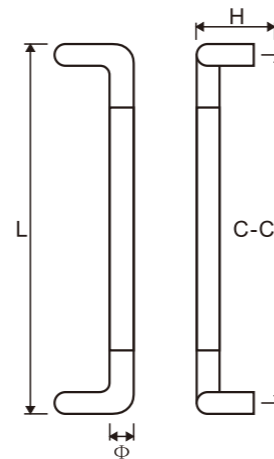

DH114
Door handles

1. Material : Stainless steel 304
2. Finishing: Polished, Satin or customer-made