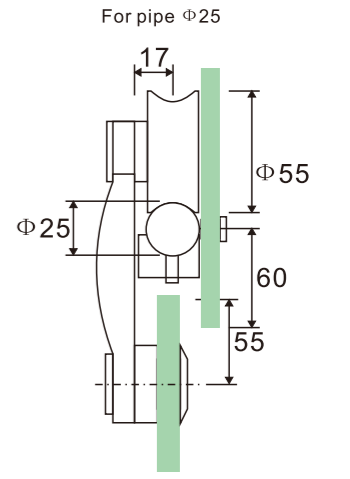

SD104
(C/F)

Sliding roller

1. Material:Stainless steel 304
2. Finishing:Polished, Satin
3. Suitable for glass door, for 10/12mm glass
4. Door weight max. 200kg