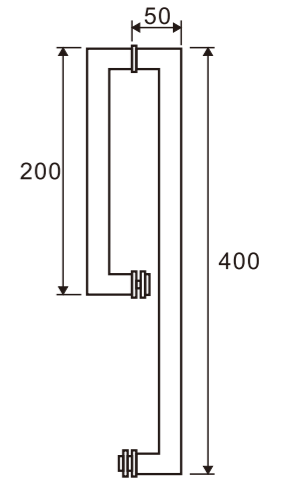

GLASS DOOR HANDLES

**DH801**

**Door handles**

- 1. Material : Stainless steel 304
- 2. Finishing: Polished, Satin or customer-made
- 3. Size:  $\Phi 19 \times 171 \times 476$ mm  
 $\Phi 25 \times 300 \times 500$ mm