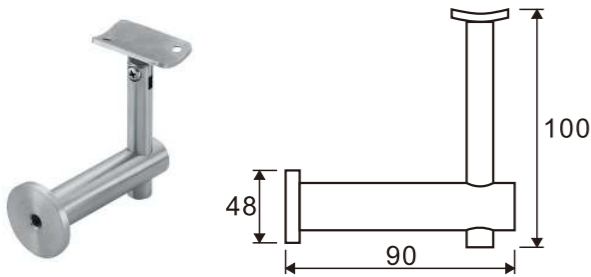

**HF501**

**Handrail connector**

1. Material : Stainless steel 304 or 316
2. Finishing: Polished , Satin

**HF402**

**Handrail connector**

1. Material : Stainless steel 304 or 316
2. Finishing: Polished , Satin