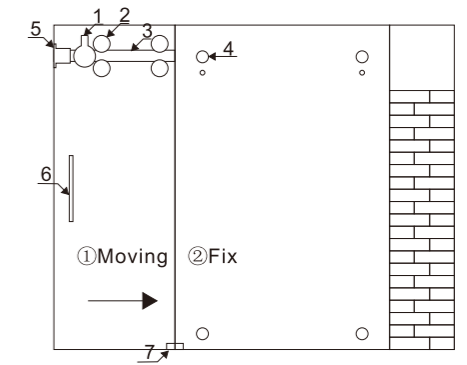

**SR401**

**FG201**

**ST101**

**DH120**

- 1. Stopper 2. Sliding roller 3. Pipe
- 4. Glass to pipe connector 5. pipe connector
- 6. Sliding door handle 7. Floor guide

\*It brings a contemporary new look to the showers or the office. It can be installed on glass partitions or directly to the side of a sufficiently reinforced. Assembly and installation are simple. Their smooth operation and solid stainless steel construction minimizes maintenance issues.