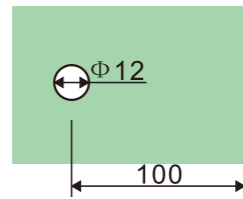

DH701

Door handles

1. Material : SUS304/brass
2. Finishing: Polished, Satin or customer-made