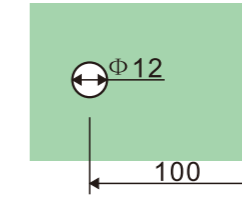

GLASS DOOR HANDLES

**DH801**

**Door handles**

- 1. Material : Stainless steel 304
- 2. Finishing: Polished, Satin or customer-made
- 3. Size:  $\Phi 19 \times 171 \times 476$ mm  
 $\Phi 25 \times 300 \times 500$ mm