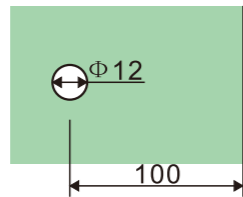

DH113
Door handles

1. Material : Stainless steel 304
2. Finishing: Polished, Satin or customer-made