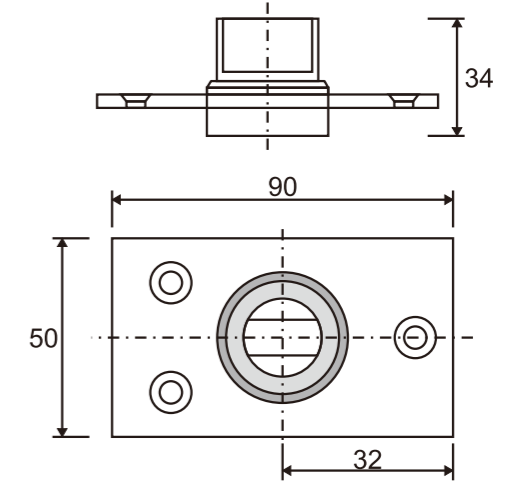

GLASS PIVOT DOOR

PD504

Floor pivot

1. Material:Stainless steel
2. Finishing:Polished, Satin

PD503