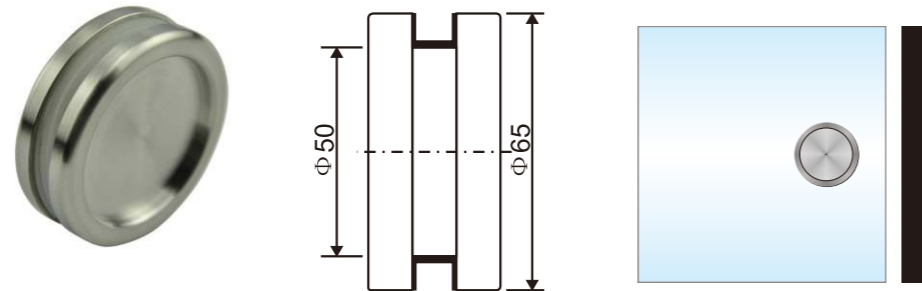

1. **SH103**
   Sliding door handle
1. Material: Stainless steel 304
  2. Finishing: Polished, Satin
  3. Suitable for glass door, for 10/12mm glass