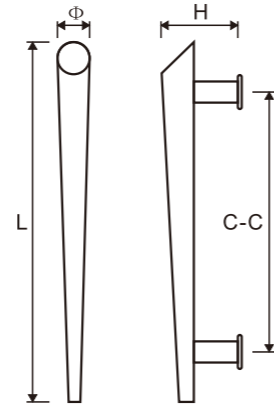

GLASS DOOR HANDLES

DH112
Door handles

1. Material : Stainless steel 304
2. Finishing: Polished, Satin or customer-made

NO	Φ	L	C-C	H
112A	38	530	250	80
112B	38	420	180	80

GLASS DOOR HANDLES

DH115
Door handles

1. Material : Stainless steel 304
2. Finishing: Polished, Satin or customer-made

DH113
Door handles

1. Material : Stainless steel 304
2. Finishing: Polished, Satin or customer-made

DH116
Door handles

1. Material : Stainless steel 304
2. Finishing: Polished, Satin or customer-made

NO	Φ	L	C-C	H
116A	22	400	300	62
116B	32	600	400	72
116C	38	800	600	80
116D	25	450	300	67

DH114
Door handles

1. Material : Stainless steel 304
2. Finishing: Polished, Satin or customer-made

NO	Φ	L	C-C	H	W
114A	32	457	425	70	130
114B	38	600	562	75	165
114C	25	300	275	70	110

DH117
Door handles

1. Material : Stainless steel 304
2. Finishing: Polished, Satin or customer-made

NO	Φ	L	C-C	H	W
117A	32	600	300	72	65
117B	38	600	300	80	70
117C	38	800	350	80	70