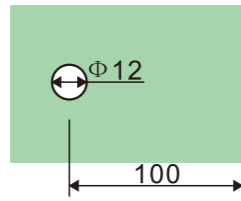

DH107

Door handles

1. Material : Stainless steel + wood
2. Finishing: Polished, Satin or customer-made