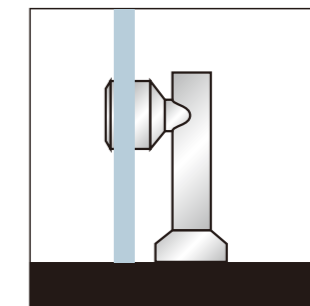

Glass to wall connector

- 1、Material:Stainless steel 304
- 2、Finishing:Polished, Satin
- 3、Suitable for glass door, for 10/12mm glass