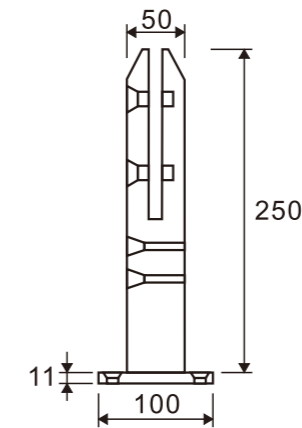

SP307 Spigots

- 1、Material: Stainless steel 304 or 316
- 2、Finishing: Polished , Satin