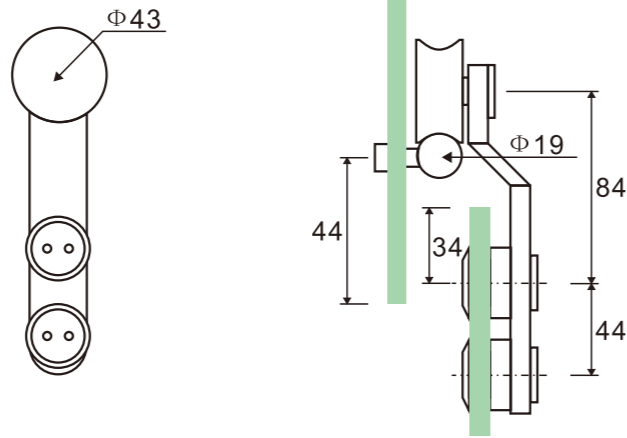

**SD113  
(C/F)**

Sliding roller

1. Material:Stainless steel 304
2. Finishing:Polished, Satin
3. Suitable for glass door, for 10/12mm glass
4. Door weight max. 100kg

SD114  
(C/F)

Sliding roller

1. Material:Stainless steel 304
2. Finishing:Polished, Satin
3. Suitable for glass door, for 10/12mm glass
4. Door weight max. 80kg