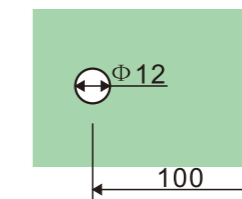

DH802

Door handles

1. Material : Stainless steel 304
2. Finishing: Polished, Satin or customer-made

NO	Φ	L	C-C	H
802A	19	171/476	152/457	60
802B	25	300/500	275/475	70