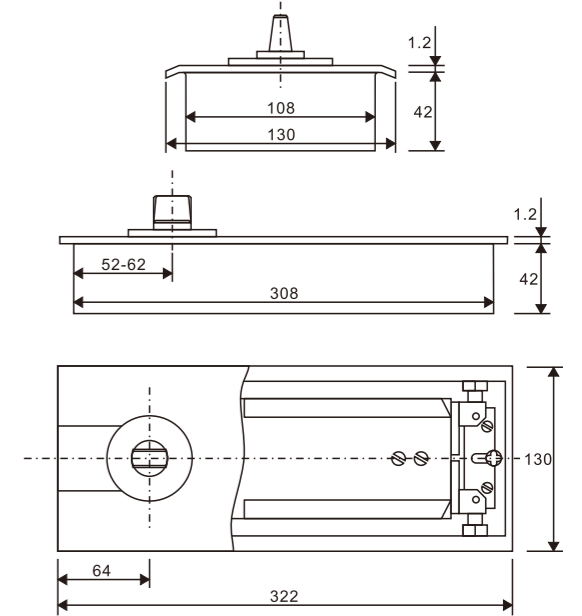

Line figure:

Feature	Technological data	Choice
Closing force	25Nm	25
Suitable for maximum wide door leaf	≤1000mm	
The door closed speed is controlled by the adjusting valve		✓
Opening angle	90°	✓
Weight	About 6.5KG	
Container Size	Length	308mm
	Width	108mm
	Height	42mm
The products have passed national QB/T 3884-99 standard		✓
The maximum bearing weight	120KG	