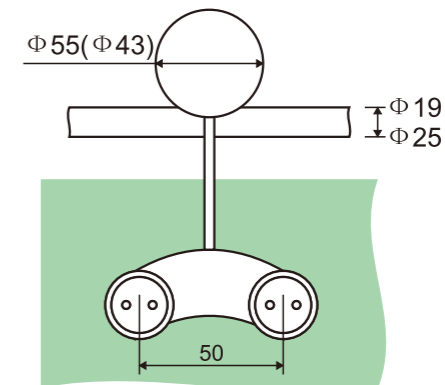

Sliding roller

1. Material:Stainless steel 304
2. Finishing:Polished, Satin
3. Suitable for glass door, for 10/12mm glass
4. Door weight max. 100kg