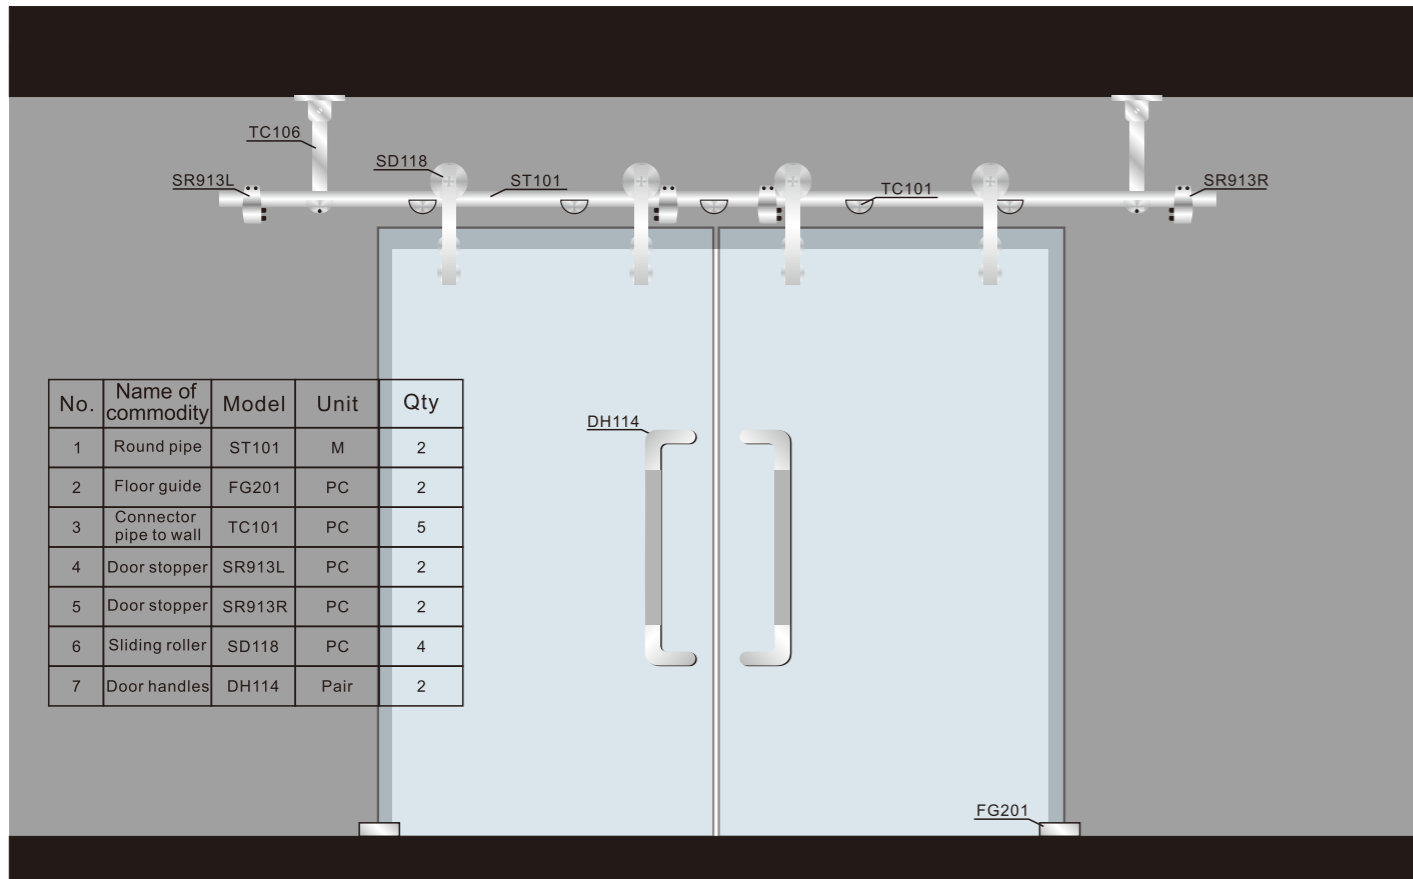

Sliding door systems 3

No.	Name of commodity	Model	Unit	Qty
1	Round pipe	ST101	M	2
2	Floor guide	FG201	PC	2
3	Connector pipe to wall	TC101	PC	5
4	Door stopper	SR913L	PC	2
5	Door stopper	SR913R	PC	2
6	Sliding roller	SD118	PC	4
7	Door handles	DH114	Pair	2

Sliding door systems 4