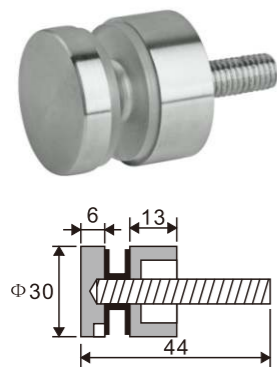

SF201
Standoff

1. Material : Stainless steel 304 or 316
2. Finishing: Polished , Satin