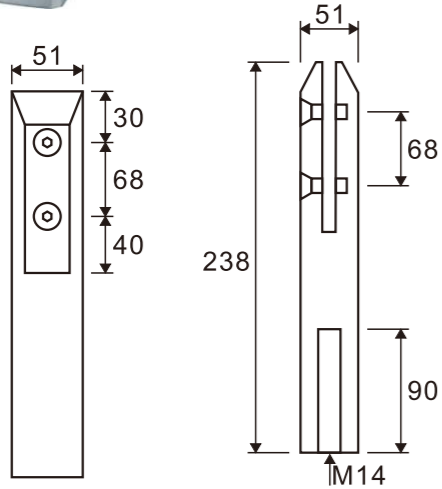

SP301 Spigots

- 1、Material: Stainless steel 304 or 316
- 2、Finishing: Polished , Satin