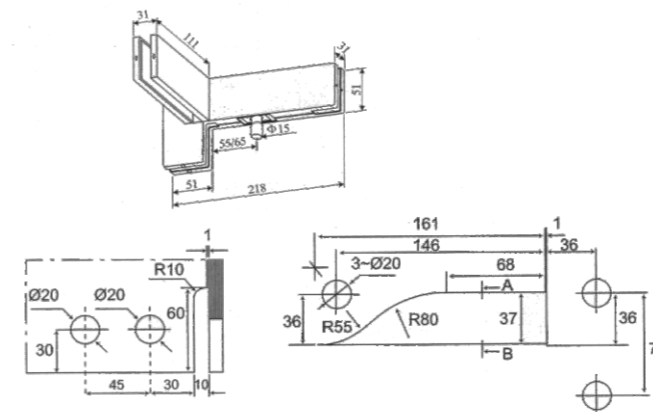

PFD-22L

Material: Cover: SUS304
Inside: Zinc alloy/Al. alloy
Finishing: Polished , Satin