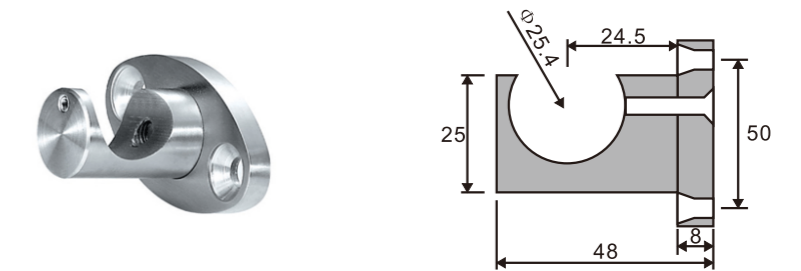

TC107
Connector pipe to wall
1. Material: Stainless steel 304
2. Finishing: Polished, Satin