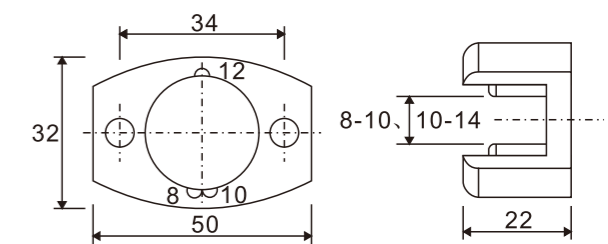

FG201

Floor guide

1. Material:Stainless steel 304
2. Finishing:Polished, Satin
3. Suitable for glass door, for 8/10/12mm glass