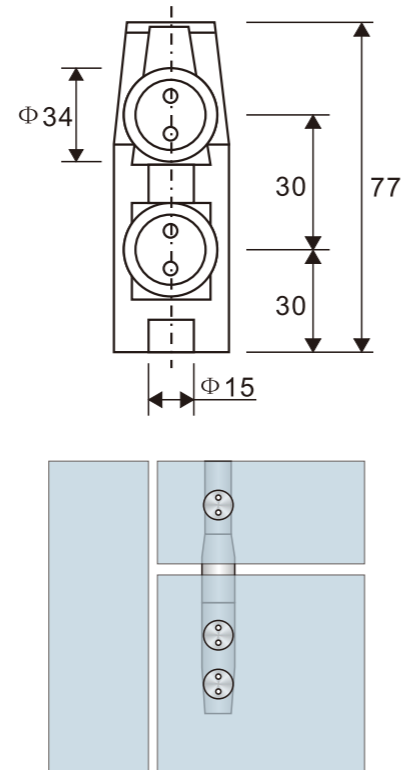

**PD303
(C/F)**

UP pivot

1. Material:Stainless steel 304
2. Finishing:Polished, Satin
3. Suitable for glass door, for 10/12mm glass