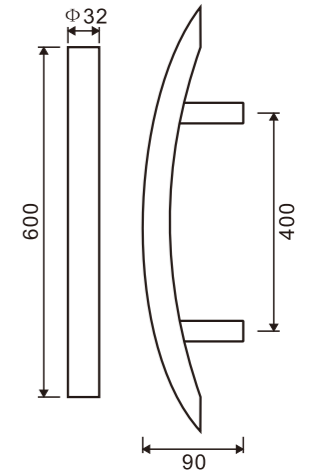

GLASS DOOR HANDLES

DH115
Door handles

1. Material : Stainless steel 304
2. Finishing: Polished, Satin or customer-made