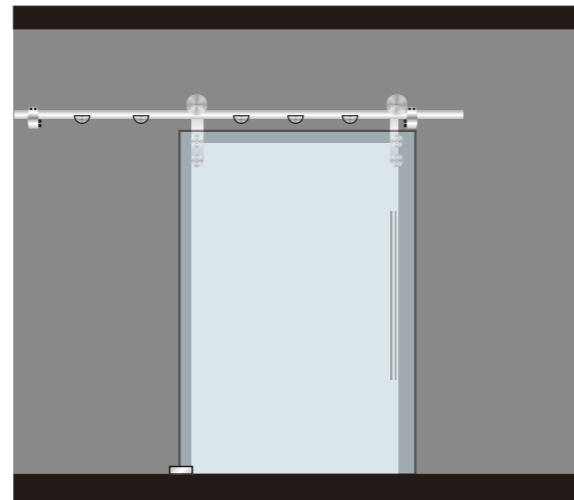

Installation:

Option 1

Option 2

Option 3

Option 4

Option 5

Option 6

As for sliding door roller which is suitable for track Diameter 19mm.the glass opening hole dimension is: