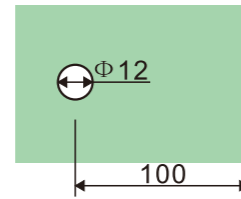

DH119

Door handles

- 1、Material : Stainless steel 304
- 2、Finishing: Polished, Satin or customer-made