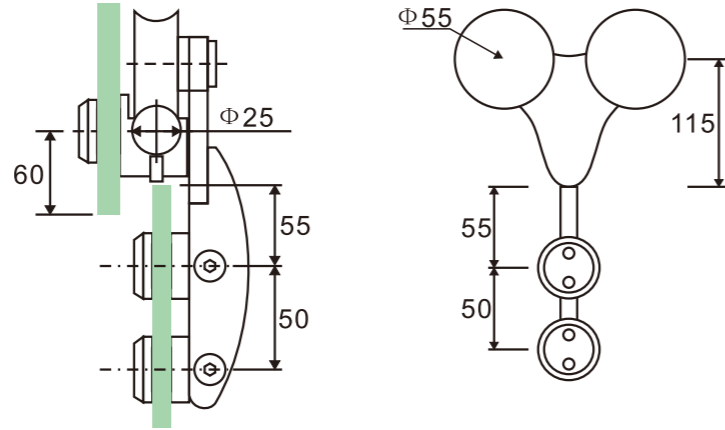

SLIDING ROLLER

**SD105
(C/F)**

Sliding roller

1. Material:Stainless steel 304
2. Finishing:Polished, Satin
3. Suitable for glass door, for 10/12mm glass
4. Door weight max. 200kg