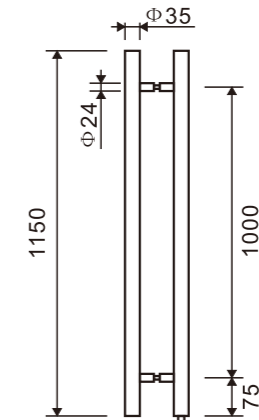

HL203

Handle locks

- 1、Material : Stainless steel
- 2、Finishing: Polished, Satin or customer-made