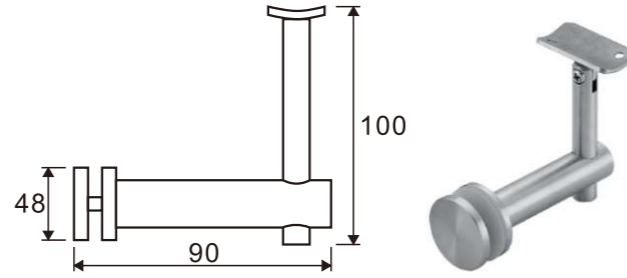

HF401

Handrail connector

1. Material : Stainless steel 304 or 316
2. Finishing: Polished , Satin