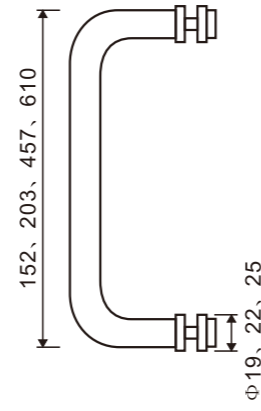

## Glass Door Handles Series

**GLASS  
DOOR  
HANDLES**

GLASS DOOR HANDLES

**DH501**  
Door handles

- 1. Material : Stainless steel 304
- 2. Finishing: Polished, Satin or customer-made

**DH502**  
Door handles