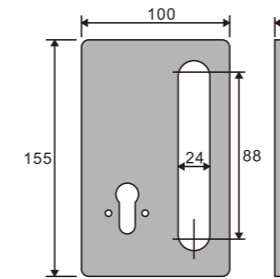

GL001
Handle locks