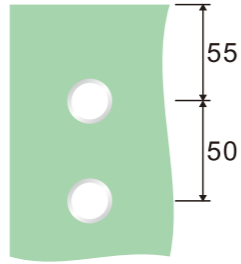

ST102

10X30X1.0mm  
15X40X1.2mm

ST103

19X34X1.2mm

The cap we have two kinds,one is flat hole,the other is countersunk hole,the inside glass opening hole structure dimension is listed as below:

Countersunk holes (C)

Flat holes (F)

Countersunk holes (C)

Flat holes (F)

SLIDING ROLLER

SD101  
(C/F)

Sliding roller

1. Material:Stainless steel 304
2. Finishing:Polished, Satin
3. Suitable for glass door, for 10/12mm glass
4. Door weight max. 200kg