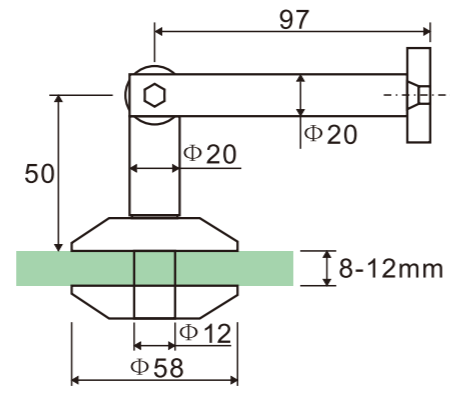

GLASS CANOPY

GC103

Glass to wall connector

- 1、 Material : Stainless steel 304 or 316
- 2、 Finishing: Polished , Satin