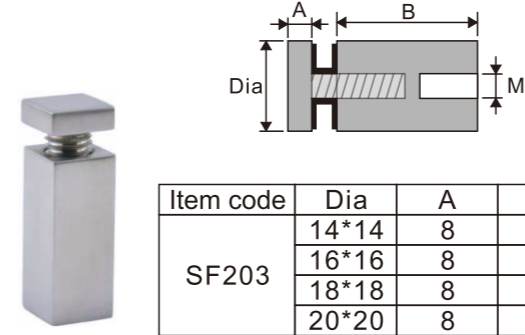

SF203
Square standoff

1. Material : Stainless steel 304 or 316
2. Finishing: Polished , Satin