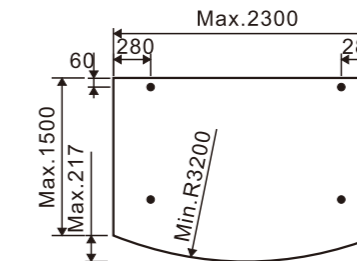

GLASS CANOPY