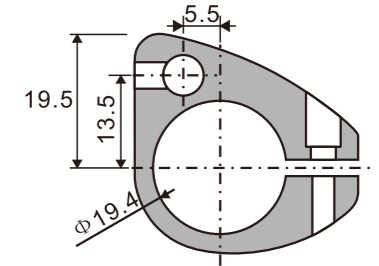

SR917
Door stopper

- 1、Material:Stainless steel 304
- 2、Finishing:Polished, Satin