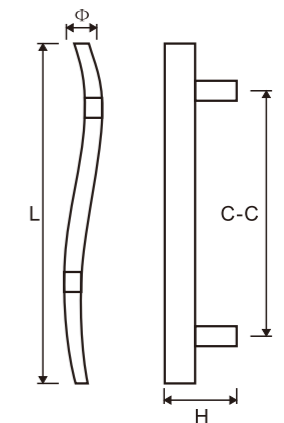

1. Material : Stainless steel 304
2. Finishing: Polished, Satin or customer-made

NO	Φ	L	C-C	H	W
114A	32	457	425	70	130
114B	38	600	562	75	165
114C	25	300	275	70	110

**DH117**  
Door handles

1. Material : Stainless steel 304
2. Finishing: Polished, Satin or customer-made