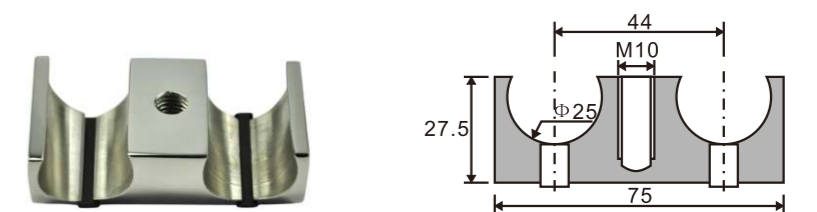

TC108
Connector double pipe to wall
1. Material: Stainless steel 304
2. Finishing: Polished, Satin