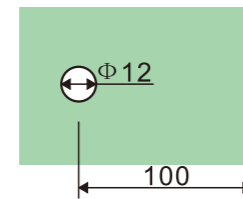

DH114
Door handles

1. Material : Stainless steel 304
2. Finishing: Polished, Satin or customer-made