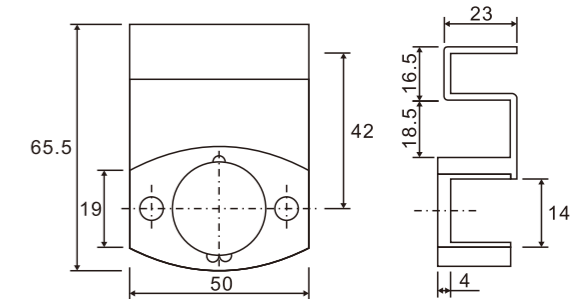

FG104

Floor guide

1. Material:Stainless steel 304
2. Finishing:Polished, Satin
3. Suitable for glass door, for 10mm glass