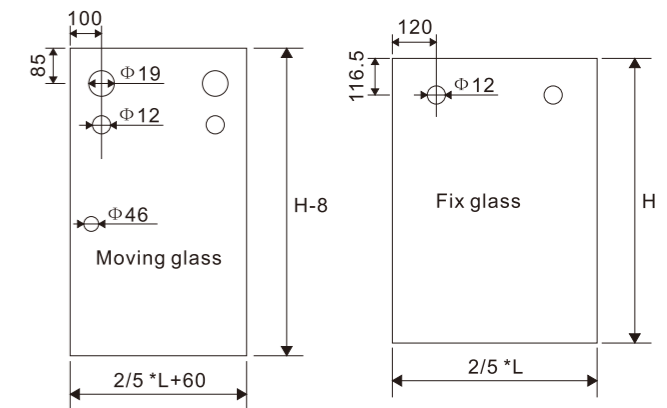

*Sliding on square tube, showing a different syle !