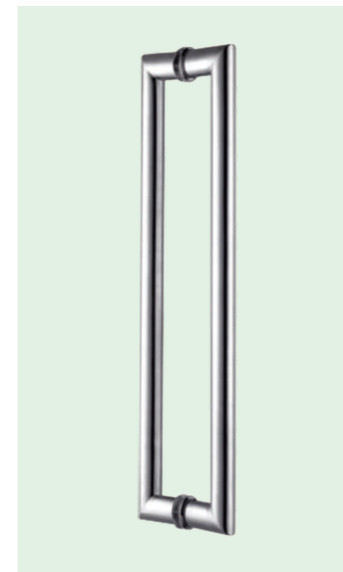

DH102

Door handles

1. Material : Stainless steel 304
2. Finishing: Polished, Satin or customer-made