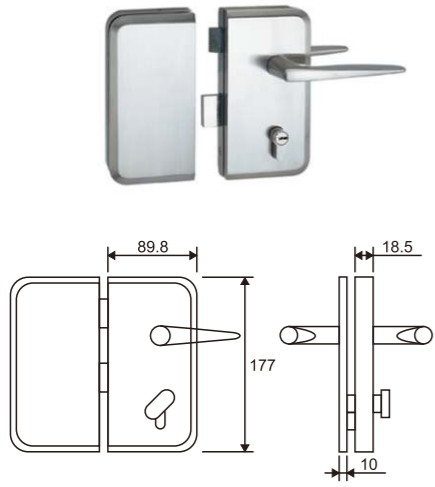

GLASS DOOR LOCKS

GL005