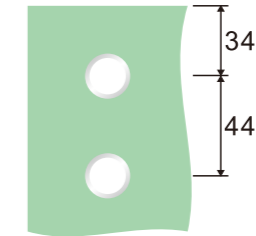

SLIDING ROLLER

SD103
(C/F)

Sliding roller

1. Material:Stainless steel 304
2. Finishing:Polished, Satin
3. Suitable for glass door, for 10/12mm glass
4. Door weight max. 200kg