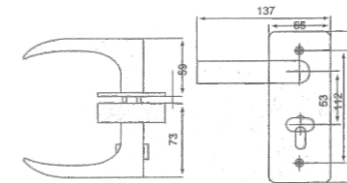

GL003
Handle locks