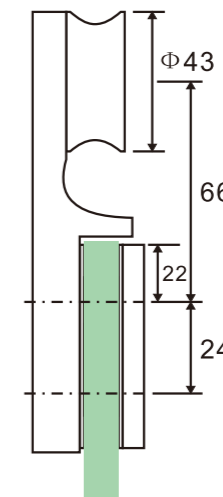

SR102

Sliding roller

1. Material: Stainless steel 304
2. Finishing: Polished, Satin
3. Suitable for glass door, for 10/12mm glass
4. Door weight max. 80kgs
5. Simple and modern design