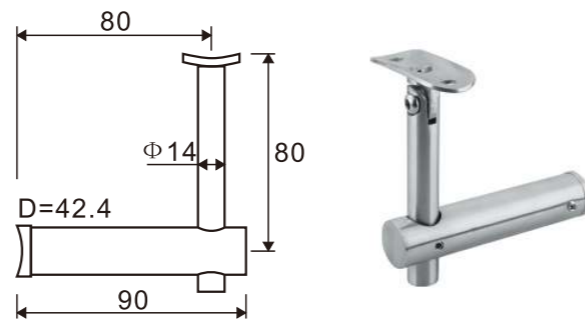

HF403

Handrail connector

1. Material : Stainless steel 304 or 316
2. Finishing: Polished , Satin