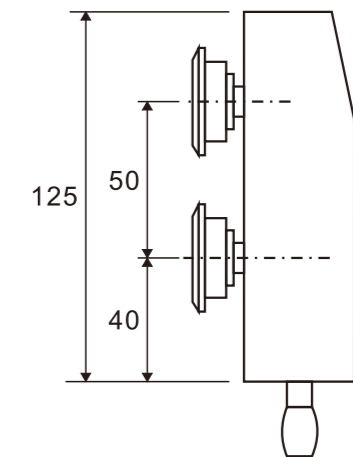

Top pivot

1. Material:Stainless steel 304
2. Finishing:Polished, Satin
3. Suitable for glass door, for 10/12mm glass