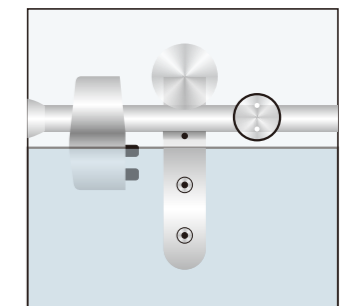

SR102

Sliding roller

1. Material: Stainless steel 304
2. Finishing: Polished, Satin
3. Suitable for glass door, for 10/12mm glass
4. Door weight max. 80kgs
5. Simple and modern design