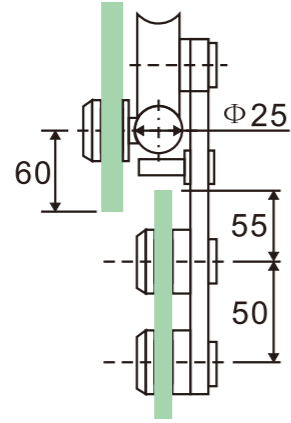

SLIDING ROLLER

SD101
(C/F)

Sliding roller

1. Material:Stainless steel 304
2. Finishing:Polished, Satin
3. Suitable for glass door, for 10/12mm glass
4. Door weight max. 200kg