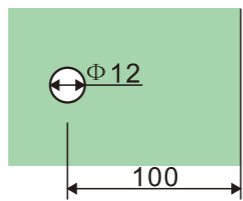

DH108

Door handles

1. Material : Stainless steel + wood
2. Finishing: Polished, Satin or customer-made