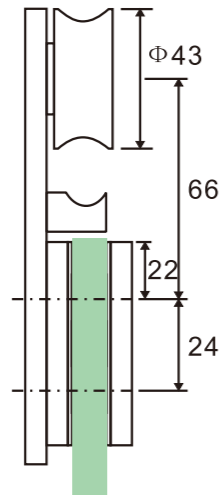

SR103

Sliding roller

1. Material:Stainless steel 304
2. Finishing:Polished, Satin
3. Suitable for glass door, for 10/12mm glass
4. Door weight max. 80kgs

SR104

Roller for AL.channel

1. Material:Brass
2. Finishing:Chrome, Brushed Nickel
3. Suitable for glass door, for 6/8/10mm glass

SR105

Roller for AL.channel

1. Material:Brass
2. Finishing:Chrome, Brushed Nickel
3. Suitable for glass door, for 6/8/10mm glass

SR106

Roller for AL.channel

1. Material:Brass
2. Finishing:Chrome, Brushed Nickel
3. Suitable for glass door, for 8/10mm glass

SR601

Sliding roller

1. Material:Stainless steel 304
2. Finishing:Polished, Satin
3. Suitable for glass door, for 10/12mm glass
4. Door weight max. 100kgs

SR602

Sliding roller

1. Material:Stainless steel 304
2. Finishing:Polished, Satin
3. Suitable for glass door, for 10/12mm glass
4. Door weight max. 100kgs

SR603

Sliding roller

1. Material:Stainless steel 304
2. Finishing:Polished, Satin
3. Suitable for glass door, for 10/12mm glass
4. Door weight max. 80kgs