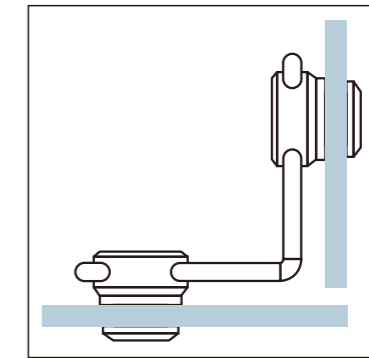

Glass to glass connector 90°

- 1、Material:Stainless steel 304
- 2、Finishing:Polished, Satin
- 3、Suitable for glass door, for 10/12mm glass