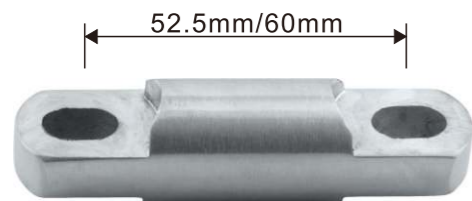

**PD702  
Connecting rod**

- 1、Material:Stainless steel 304
- 2、Finishing:Polished, Satin

**PD711  
(C/F)**

**Glass to wall adjustable connector**

- 1、Material:Stainless steel 304
- 2、Finishing:Polished, Satin
- 3、Suitable for glass door, for 10/12mm glass
- 4、Size:75mm、103mm